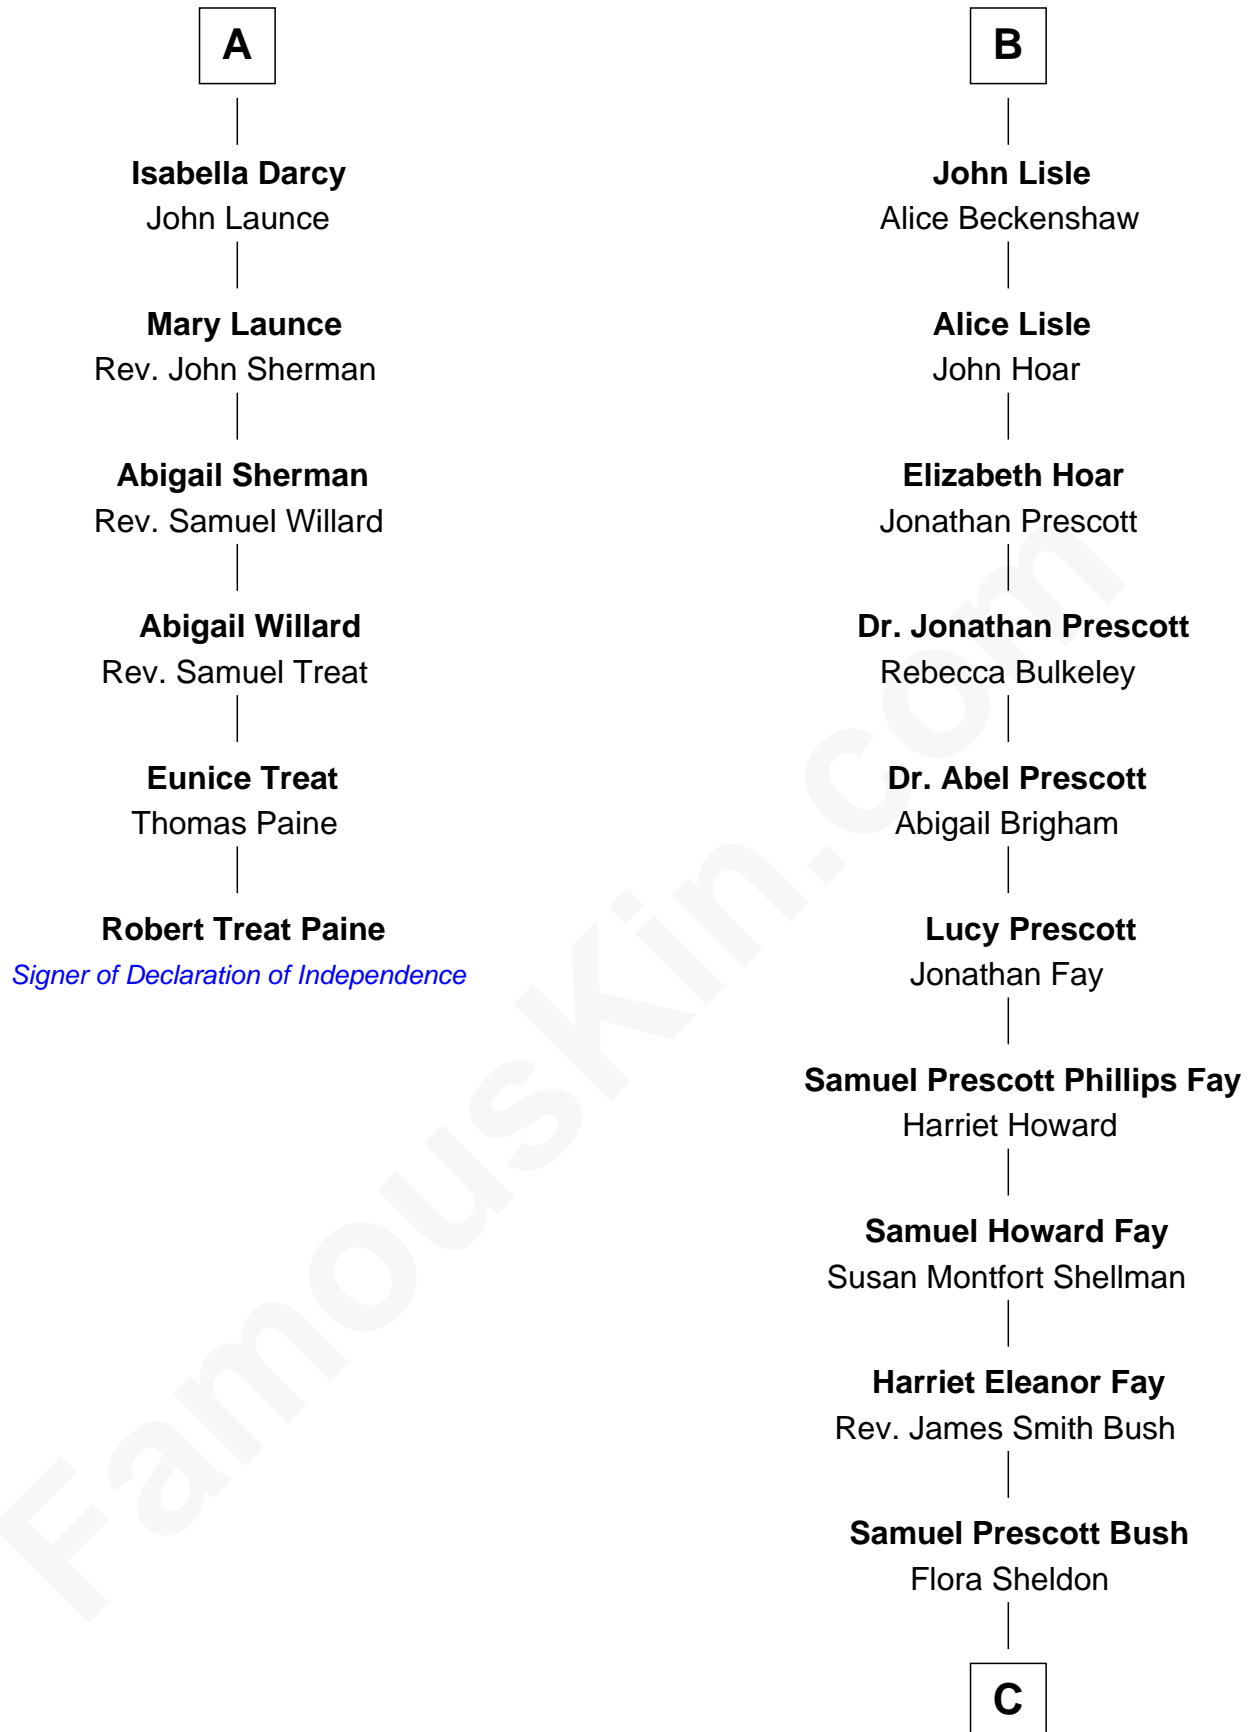

FamousKin.com

Relationship Chart of

Robert Treat Paine

Signer of the Declaration of Independence

12th cousin 7 times removed of

Jeb Bush

43rd Governor of Florida

Katherine Pabenham

Mary Carew
Sir Arthur Darcy

Mary Berkeley
Sir John Hungerford

Sir Edward Darcy
Elizabeth Astley

Bridget Hungerford
Sir William Lisle

A

B

C

Prescott Sheldon Bush