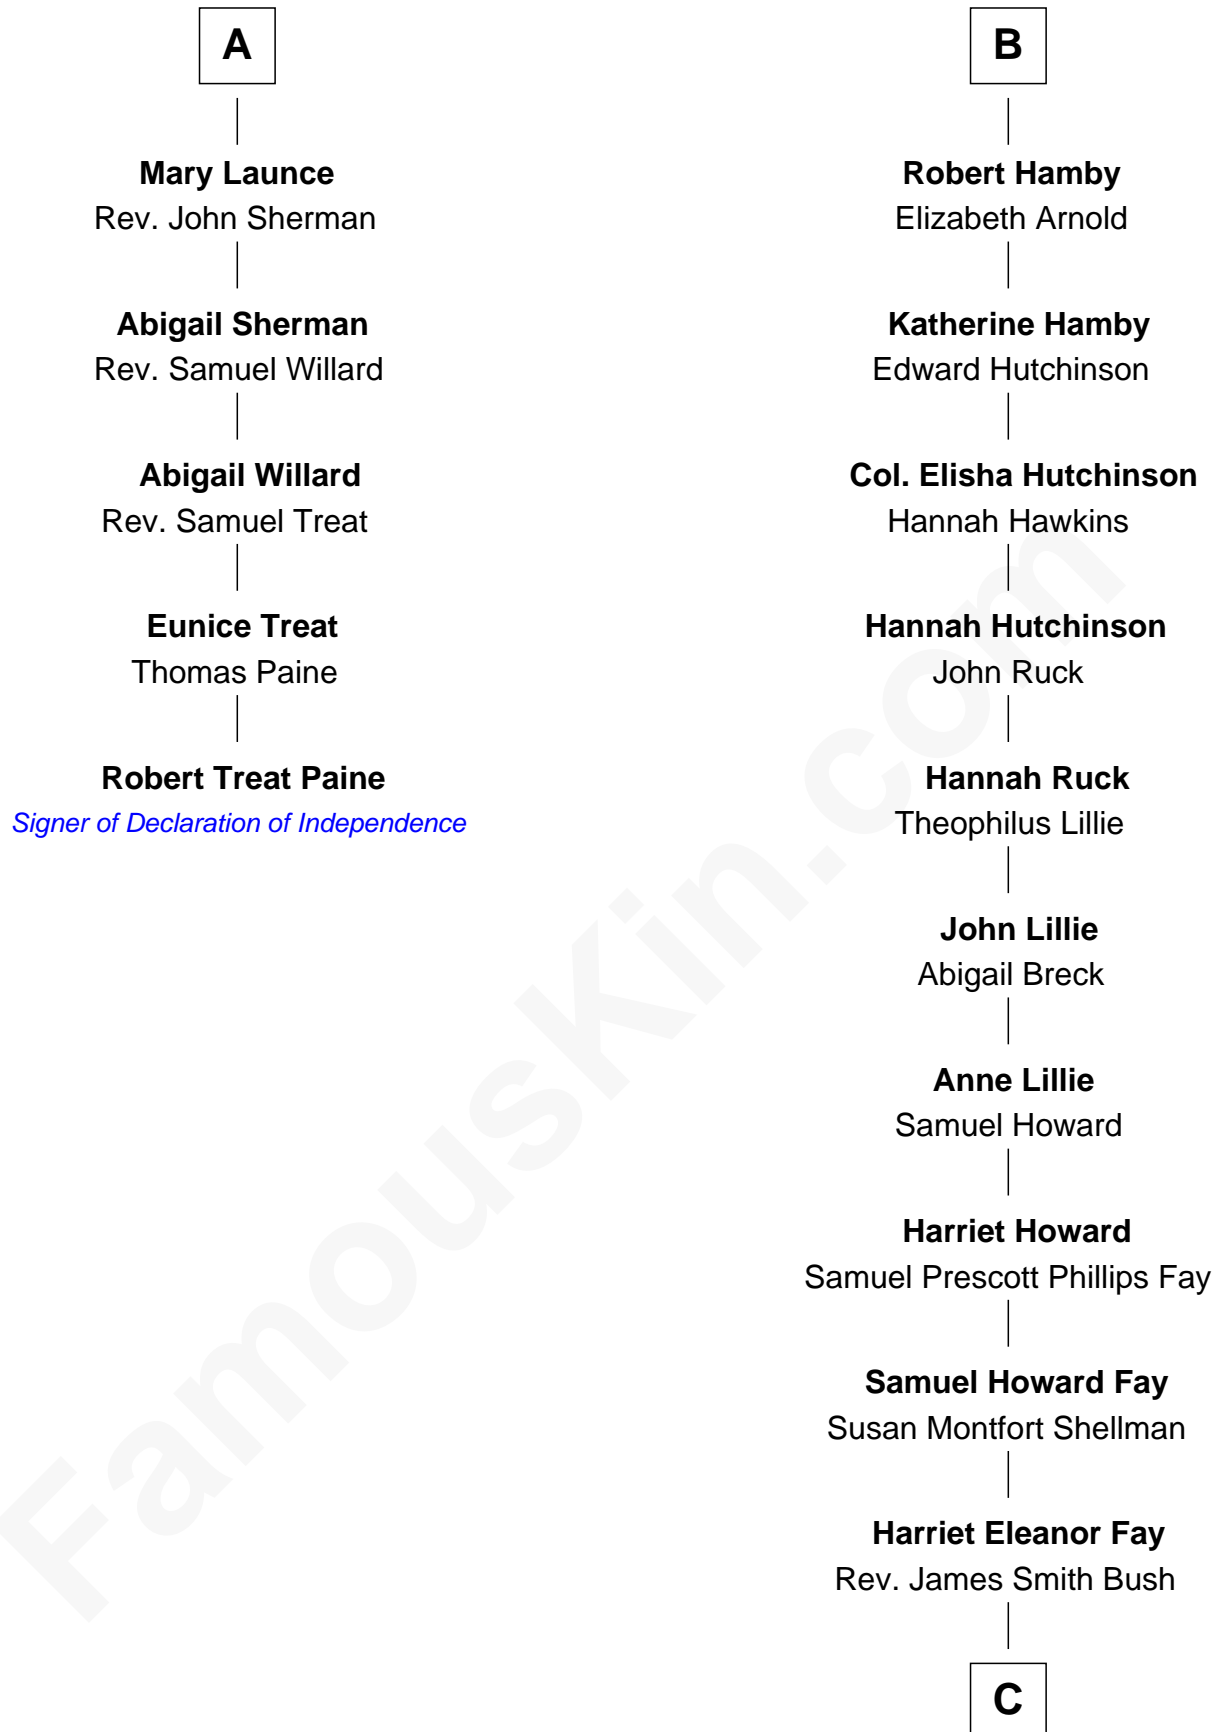

FamousKin.com

Relationship Chart of

Robert Treat Paine

Signer of the Declaration of Independence

11th cousin 9 times removed of

Jeb Bush

43rd Governor of Florida

Stephen le Scrope

Margery de Welles

John le Scrope
Elizabeth Chaworth

Eleanor Scrope
Richard Darcy

Sir William Darcy
Eupheme Langton

Sir Thomas Darcy
Dowsabel Tempest

Sir Arthur Darcy
Mary Carew

Sir Edward Darcy
Elizabeth Astley

Isabella Darcy
John Launce

A

Maude le Scrope
Sir Baldwin Freville

Margaret Freville
Sir Hugh Willoughby

Margery Willoughby
Sir Godfrey Hilton

Elizabeth Hilton
Richard Thimbleby

Anne Thimbleby
John Booth

Eleanor Booth
Edward Hamby

William Hamby
Margaret Blewett

B

C

Samuel Prescott Bush

Flora Sheldon

Prescott Sheldon Bush

Dorothy Wear Walker

George Herbert Walker Bush