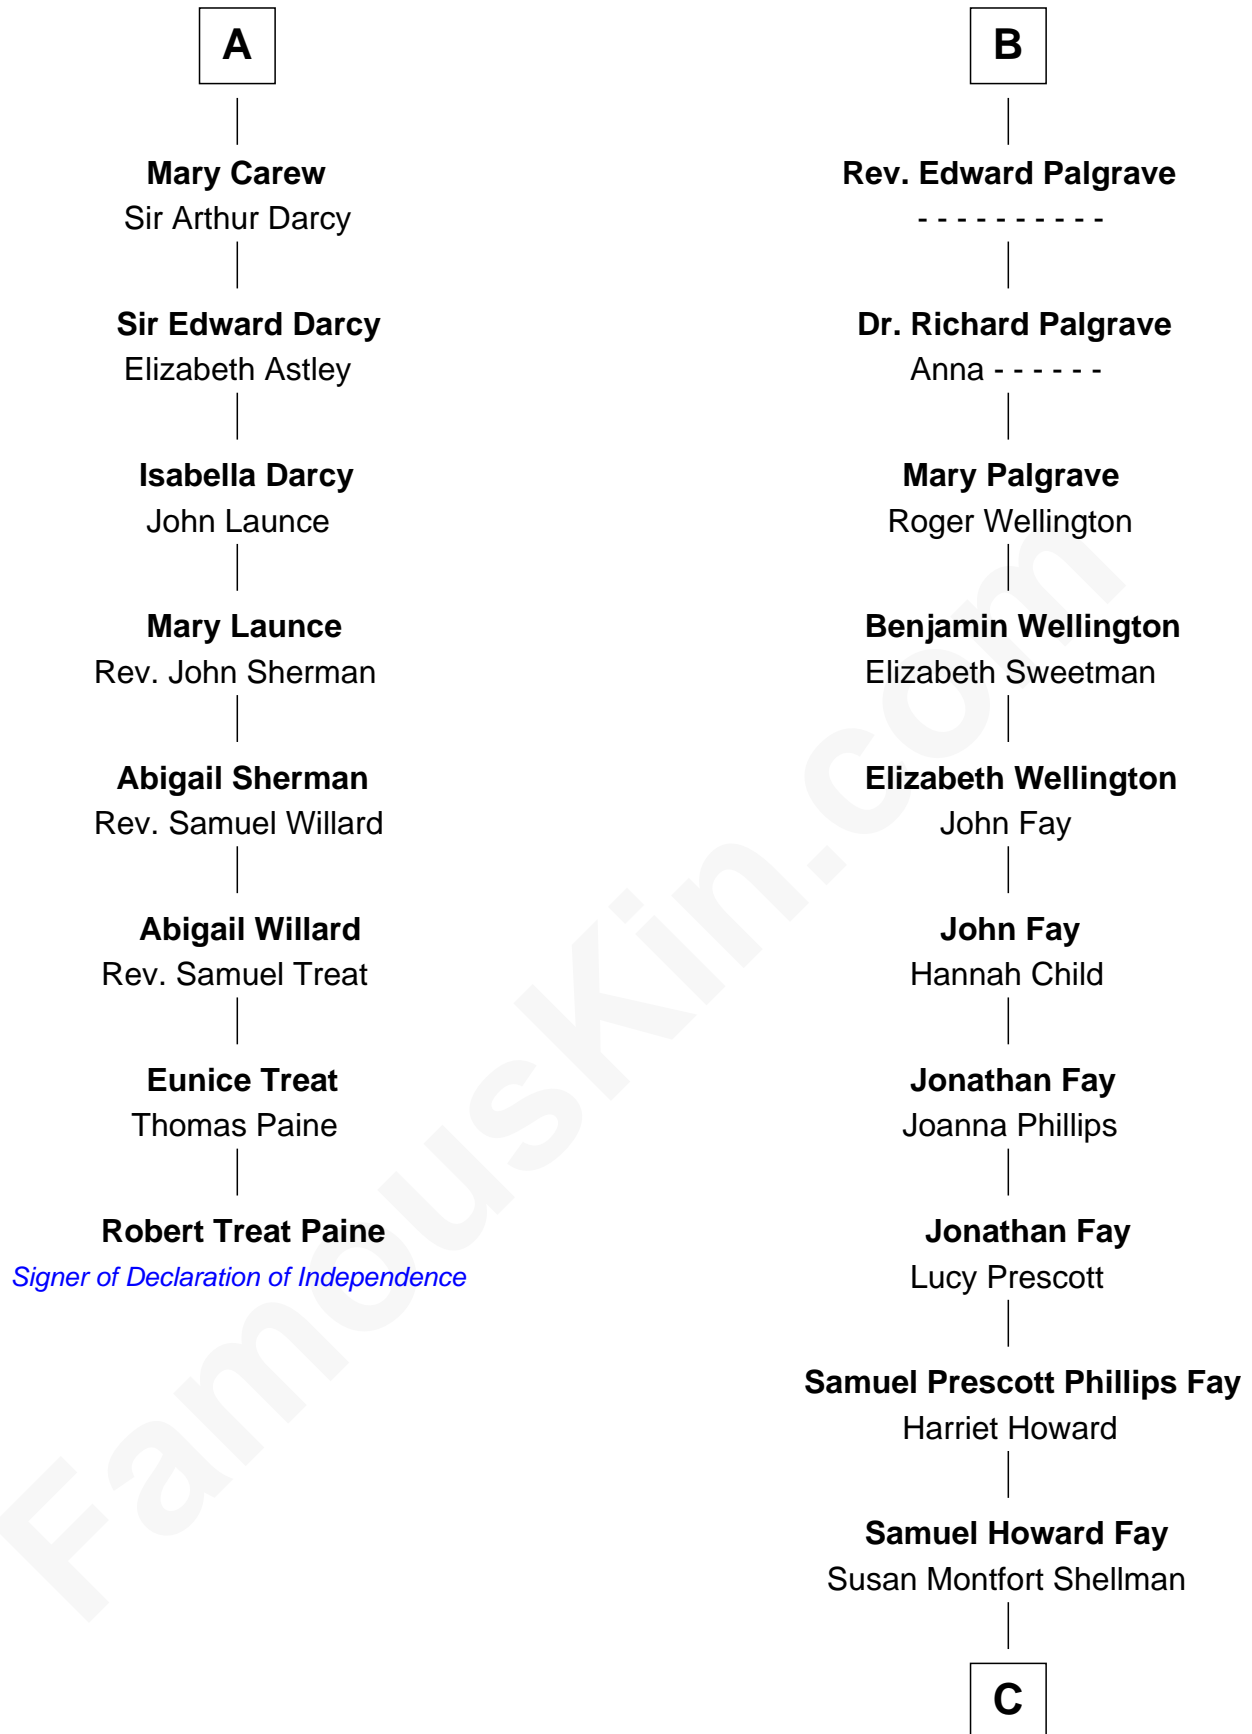

FamousKin.com

Relationship Chart of

Robert Treat Paine

Signer of the Declaration of Independence

14th cousin 7 times removed of

Jeb Bush

43rd Governor of Florida

Sir William de Bohun
Elizabeth de Badlesmere