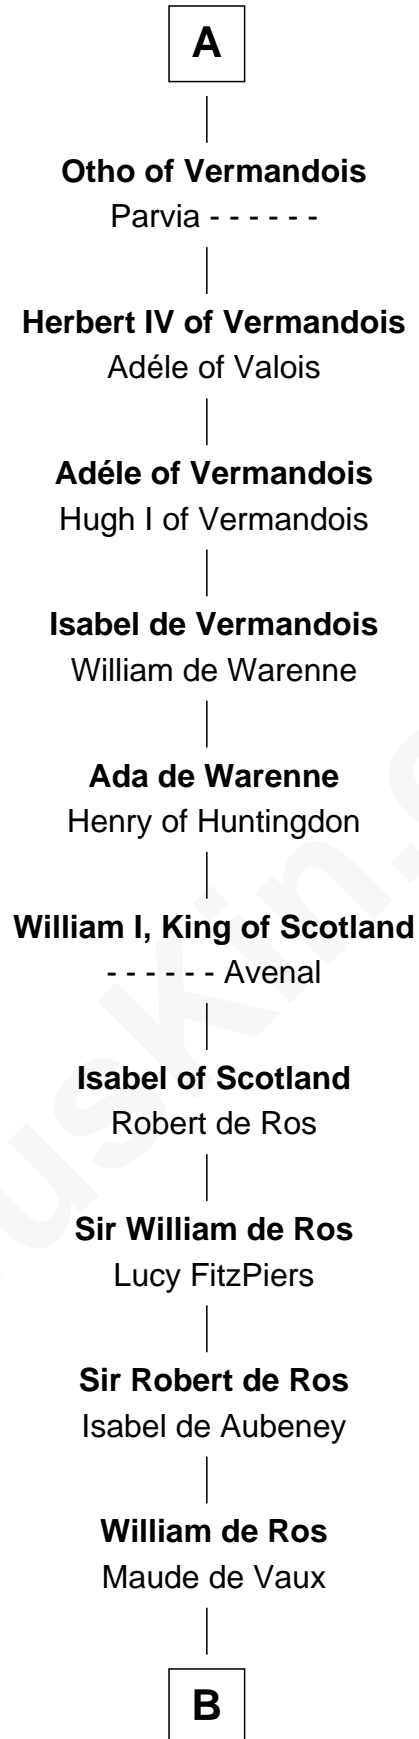

# FamousKin.com Relationship Chart of

**Robert Treat Paine**

*Signer of the Declaration of Independence*

**30th Great-grandson of**

**Charlemagne**

*King of the Franks*

**Charlemagne**

Hildegard of Vinzgouw

**Pepin, King of Italy**

**Bernard of Italy**

Cunegonde of Laon

**Pepin of Vermandois**

**Herbert I of Vermandois**

Bertha de Morvois

**Herbert II of Vermandois**

Liegarde of France

**Adalbert I of Vermandois**

Gerberge of Lorraine

**Herbert III of Vermandois**

Ermengard of Bar-sur-Seine

**A**

**B**

**Sir William de Ros**  
Margery de Badlesmere

**Maud de Roos**  
John de Welles

**Margery de Welles**  
Stephen le Scrope

**John le Scrope**  
Elizabeth Chaworth

**Eleanor Scrope**  
Richard Darcy

**Sir William Darcy**  
Eupheme Langton

**Sir Thomas Darcy**  
Dowsabel Tempest

**Sir Arthur Darcy**  
Mary Carew