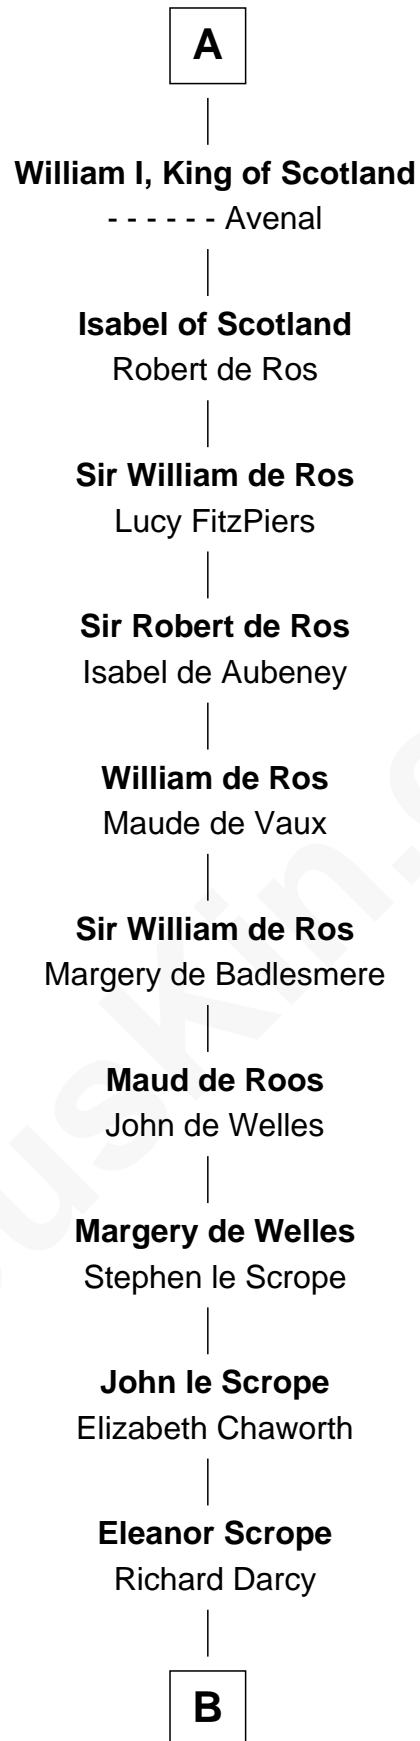

FamousKin.com

Relationship Chart of

Robert Treat Paine

Signer of the Declaration of Independence

25th Great-grandson of

King Robert I
King of France

B

—
Sir William Darcy

Eupheme Langton

—
Sir Thomas Darcy

Dowsabel Tempest

—
Sir Arthur Darcy

Mary Carew

—
Sir Edward Darcy

Elizabeth Astley

—
Isabella Darcy

John Launce

—
Mary Launce

Rev. John Sherman

—
Abigail Sherman

Rev. Samuel Willard

—
Abigail Willard

Rev. Samuel Treat

—
Eunice Treat

Thomas Paine

—
Robert Treat Paine

Signer of Declaration of Independence