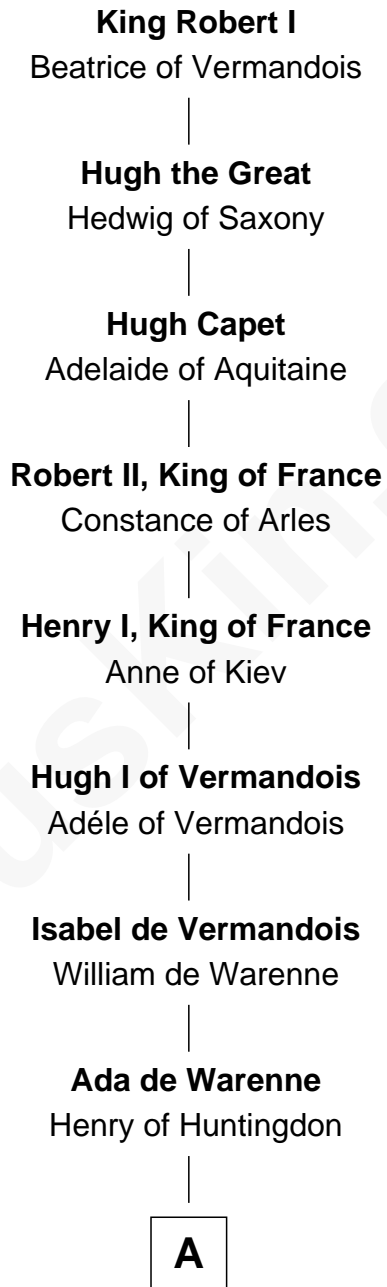

FamousKin.com

Relationship Chart of

Robert Treat Paine

Signer of the Declaration of Independence

25th Great-grandson of

King Robert I
King of France

B

—
Sir William Darcy

Eupheme Langton

—
Sir Thomas Darcy

Dowsabel Tempest

—
Sir Arthur Darcy

Mary Carew

—
Sir Edward Darcy

Elizabeth Astley

—
Isabella Darcy

John Launce

—
Mary Launce

Rev. John Sherman

—
Abigail Sherman

Rev. Samuel Willard

—
Abigail Willard

Rev. Samuel Treat

—
Eunice Treat