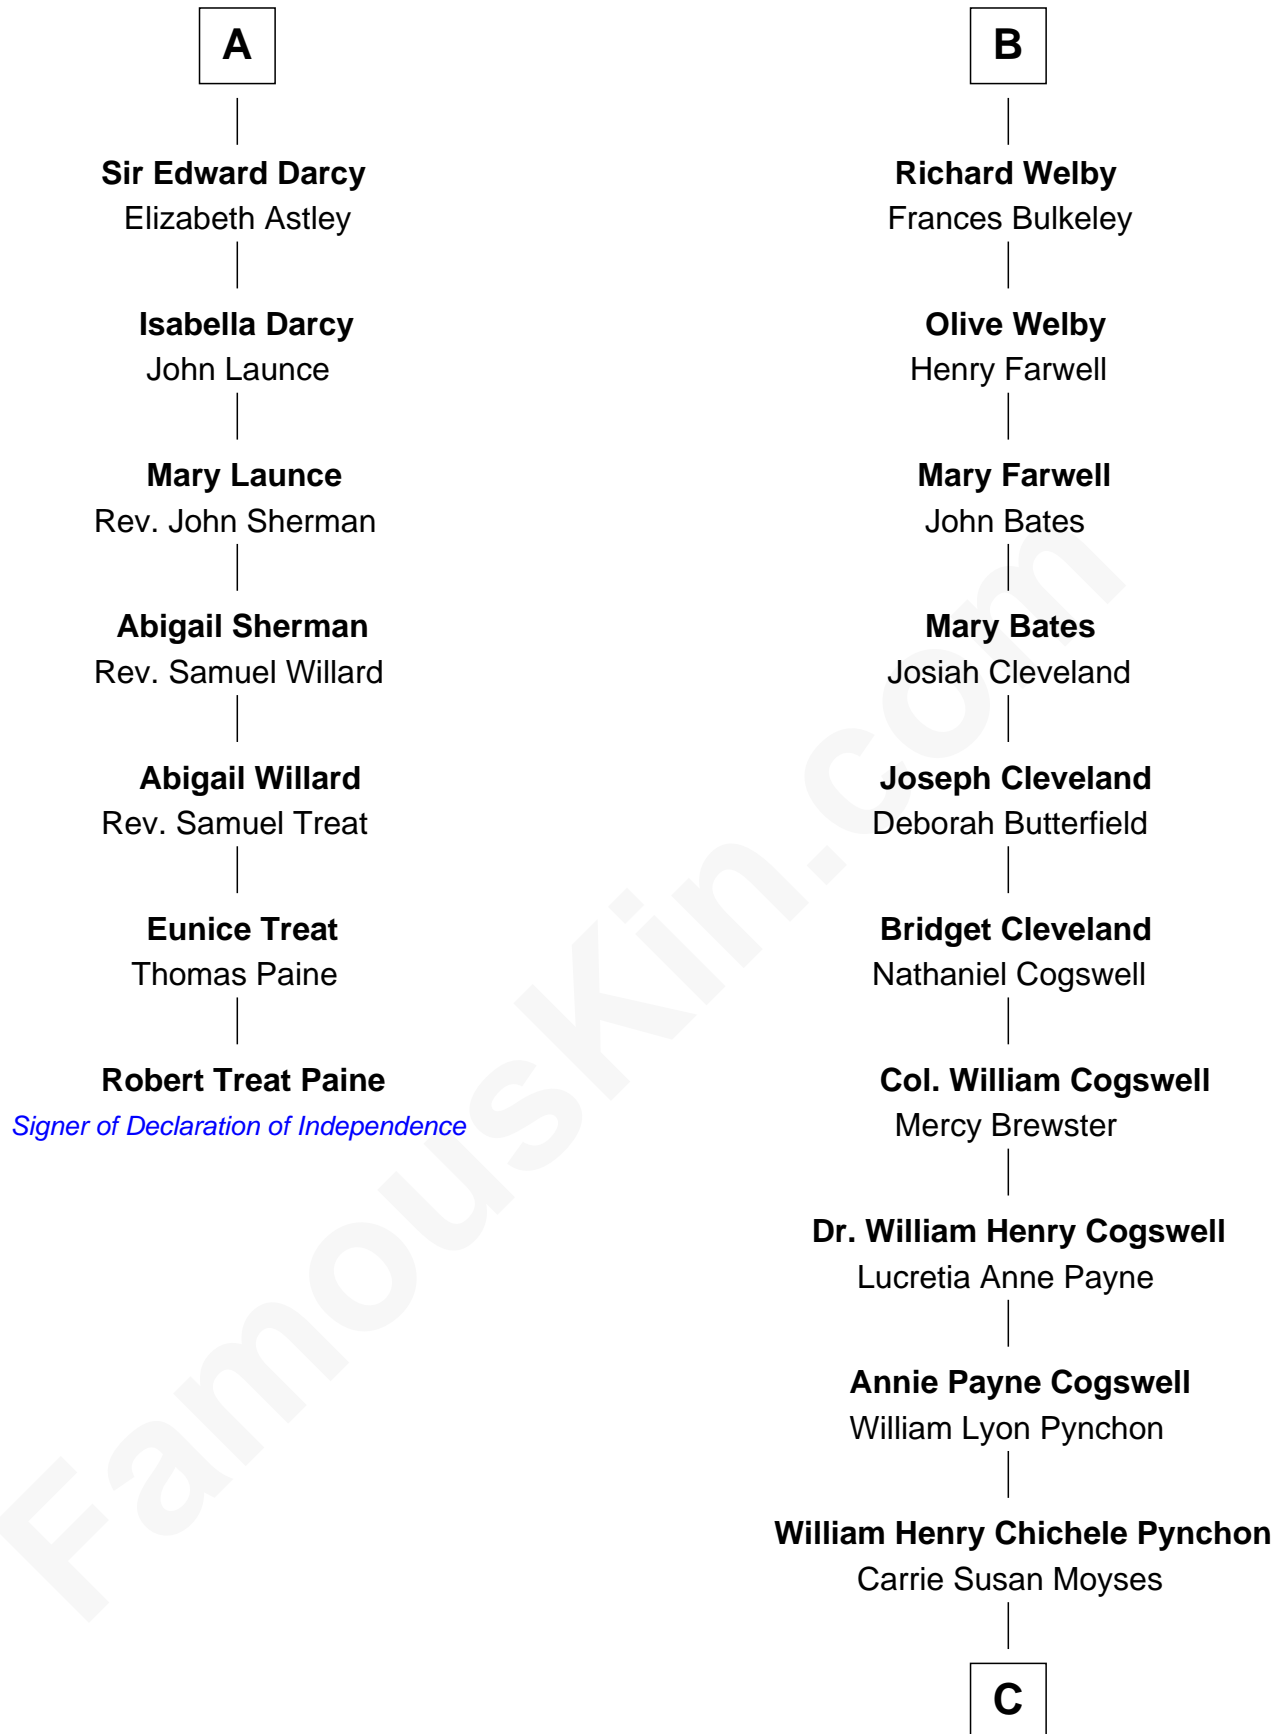

FamousKin.com

Relationship Chart of

Robert Treat Paine

Signer of the Declaration of Independence

13th cousin 5 times removed of

Thomas Pynchon
American Novelist

Sir Reynold de Grey
Eleanor le Strange

C

Thomas Ruggles Pynchon
Catherine Frances Bennett

Thomas Pynchon
Novelist

FamousKin.com