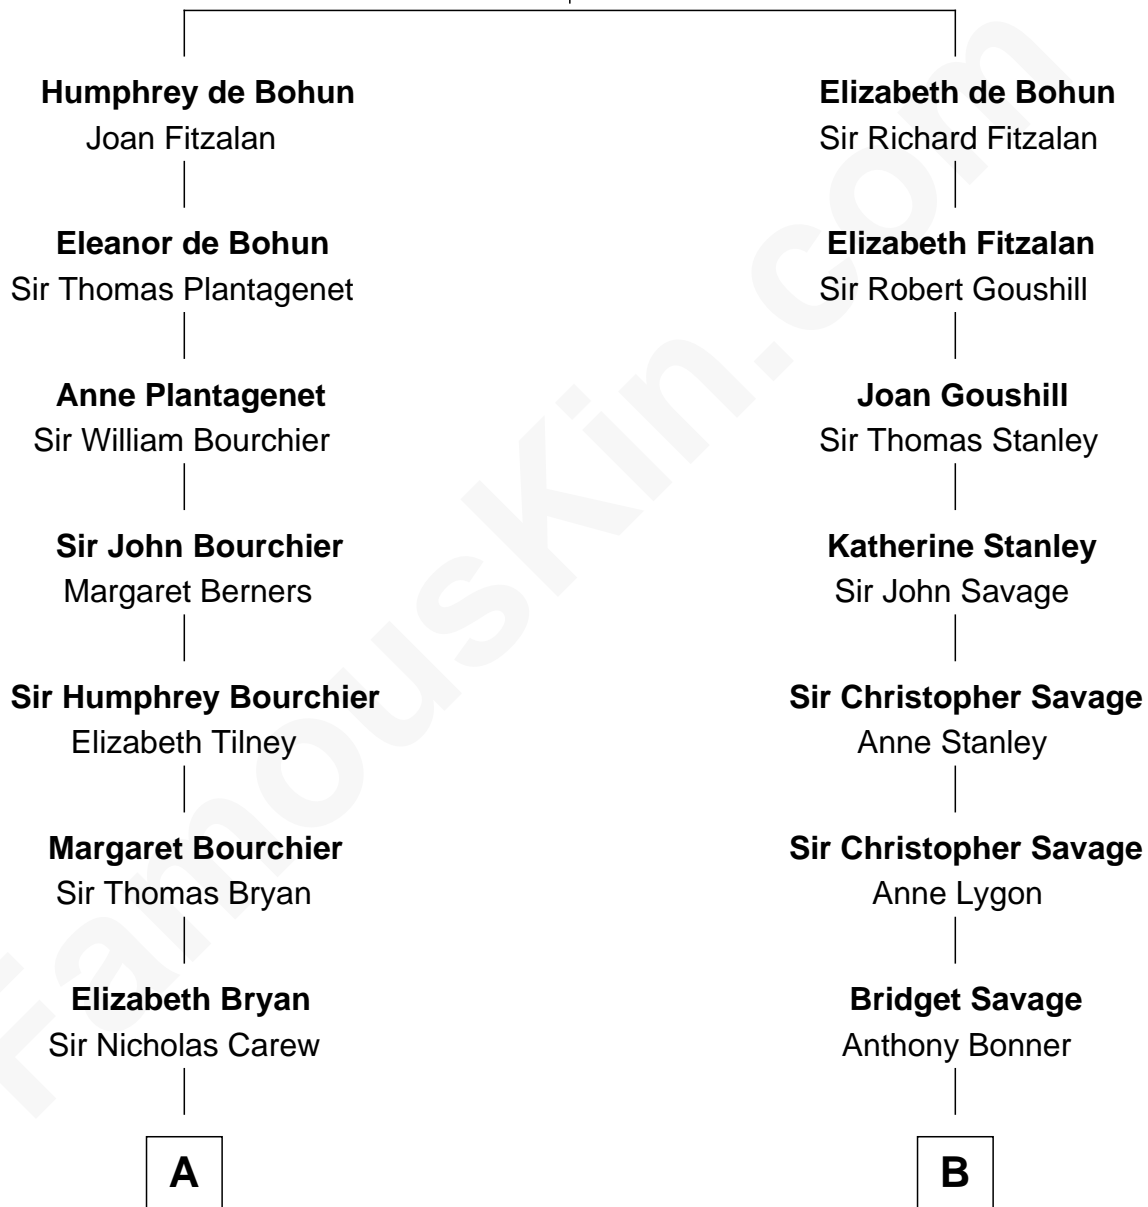

FamousKin.com

Relationship Chart of

Robert Treat Paine

Signer of the Declaration of Independence

14th cousin 4 times removed of

Thomas Pynchon
American Novelist

Sir William de Bohun
Elizabeth de Badlesmere

C

Thomas Ruggles Pynchon
Catherine Frances Bennett

Thomas Pynchon
Novelist

FamousKin.com