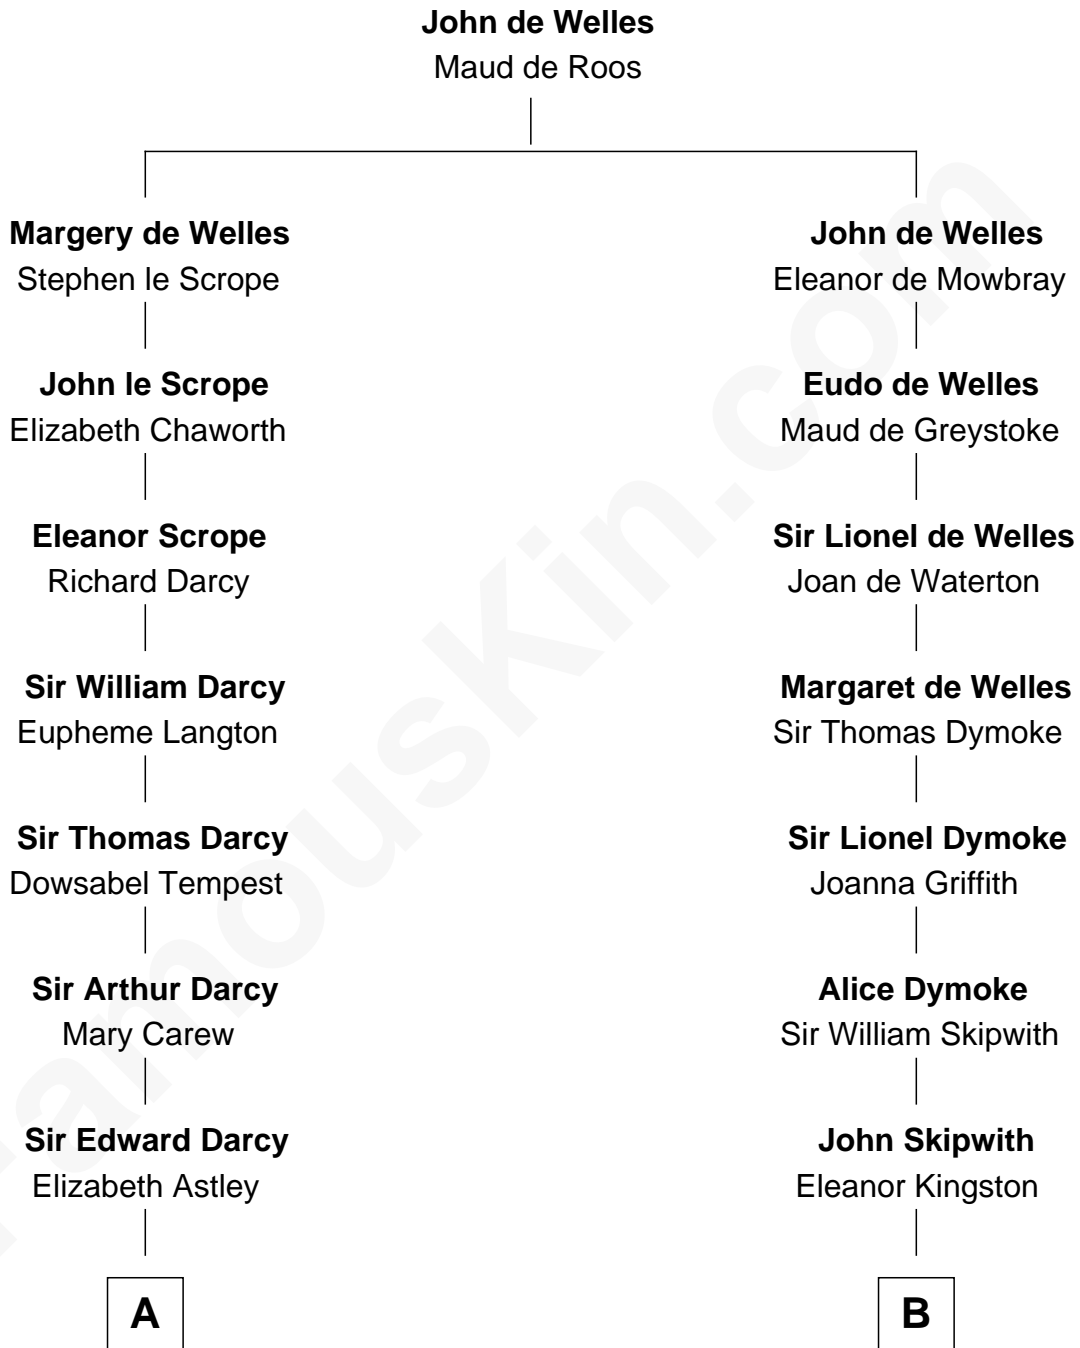

FamousKin.com

Relationship Chart of

Robert Treat Paine

Signer of the Declaration of Independence

12th cousin 7 times removed of

Paget Brewster
TV Actress

C

Joan Ryerson

George Washington Wales Brewster

Galen Brewster

Hathaway Tew

Paget Brewster

TV Actress

FamousKin.com