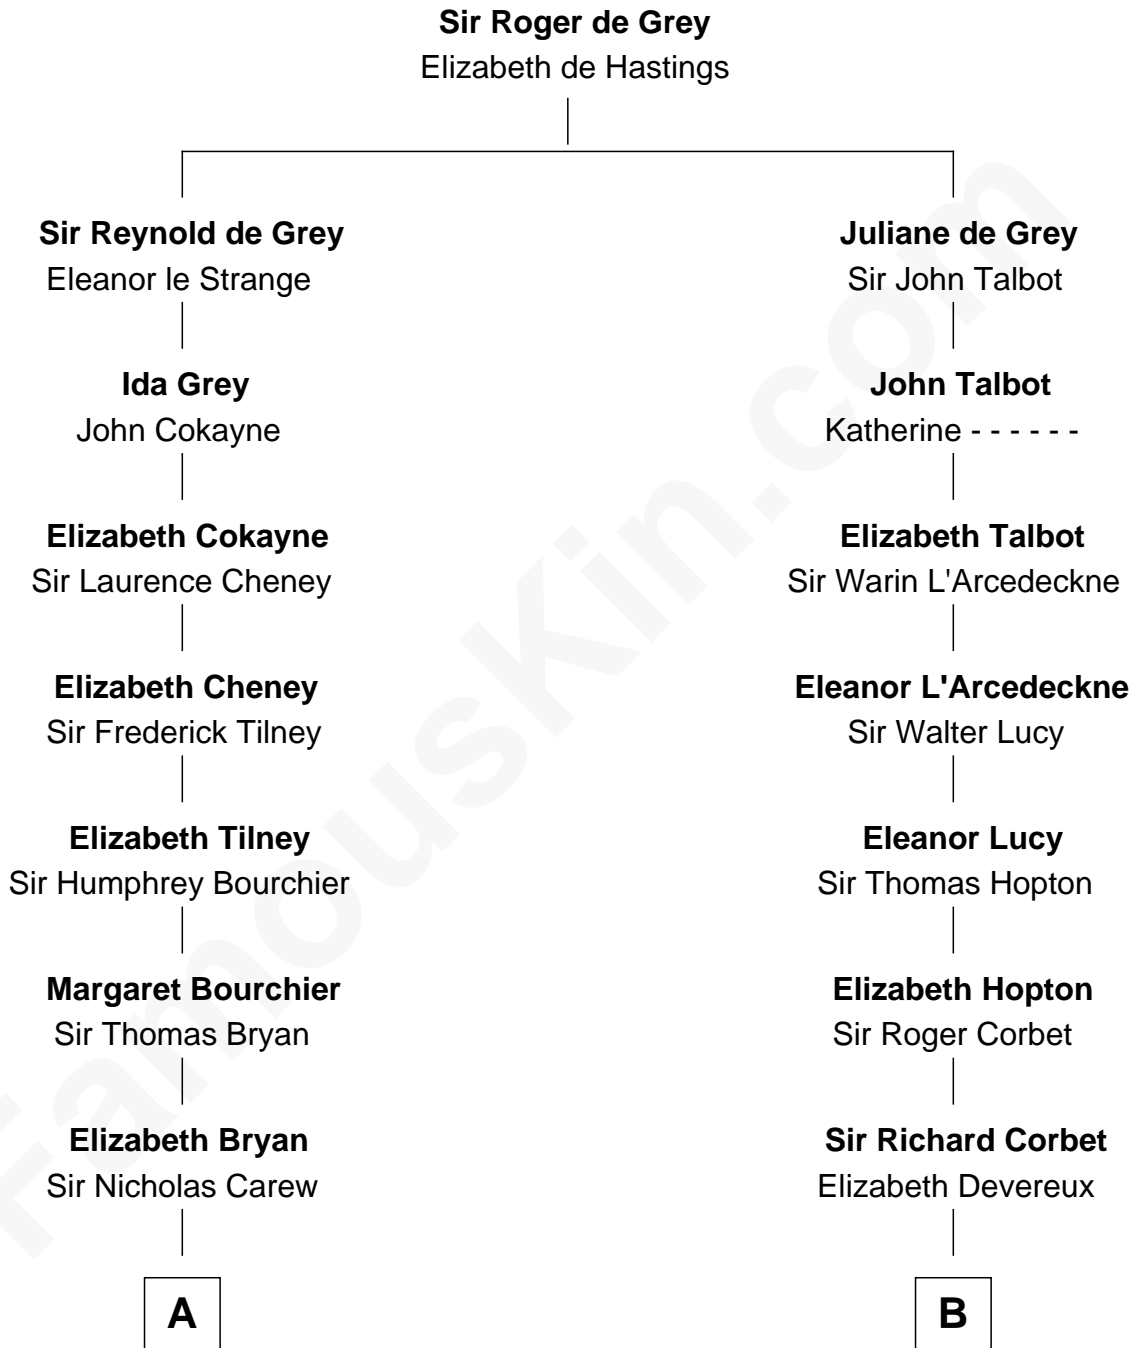

## Relationship Chart of

### Robert Treat Paine

Signer of the Declaration of Independence

14th cousin 7 times removed of

**Allen Dulles**

5th Director of the C.I.A.

**C**

**Joanna Leffingwell**

Charles Lathrop