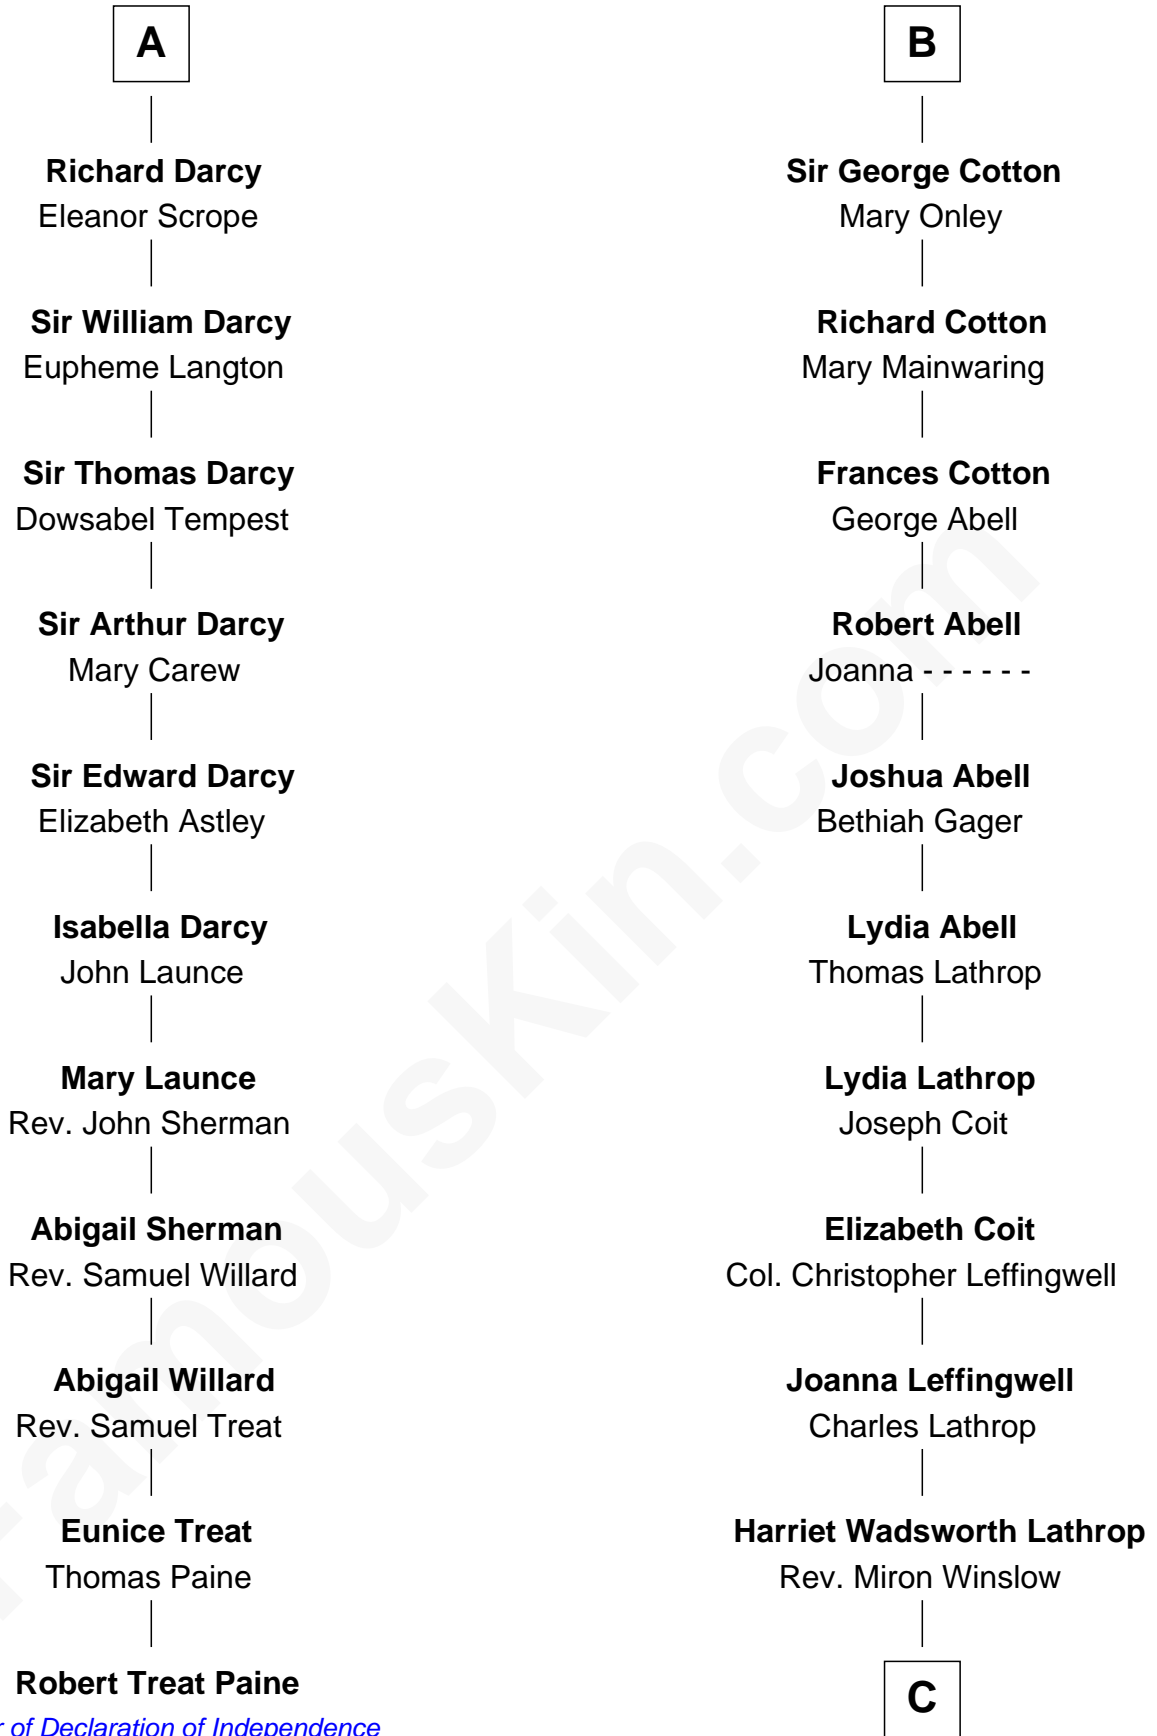

FamousKin.com

Relationship Chart of

Robert Treat Paine

Signer of the Declaration of Independence

17th cousin 2 times removed of

Allen Dulles

5th Director of the C.I.A.

Sir William de Ferrers

Margaret de Quincy

Robert de Ferrers

Alianore de Bohun

Sir John Ferrers

Hawise Muscegros

Sir Robert Ferrers

Joan de la Mote

Sir Robert de Ferrers

Joan de Ferrers

Sir Thomas de Berkeley

Sir Maurice de Berkeley

Eve la Zouche

Thomas de Berkeley

Katherine de Clyvedon

Sir John Berkeley

Elizabeth Betteshorne

Elizabeth Berkeley

Sir John Sutton

Jane Sutton

Thomas Mainwaring

Cecily Mainwaring

John Cotton

B

C