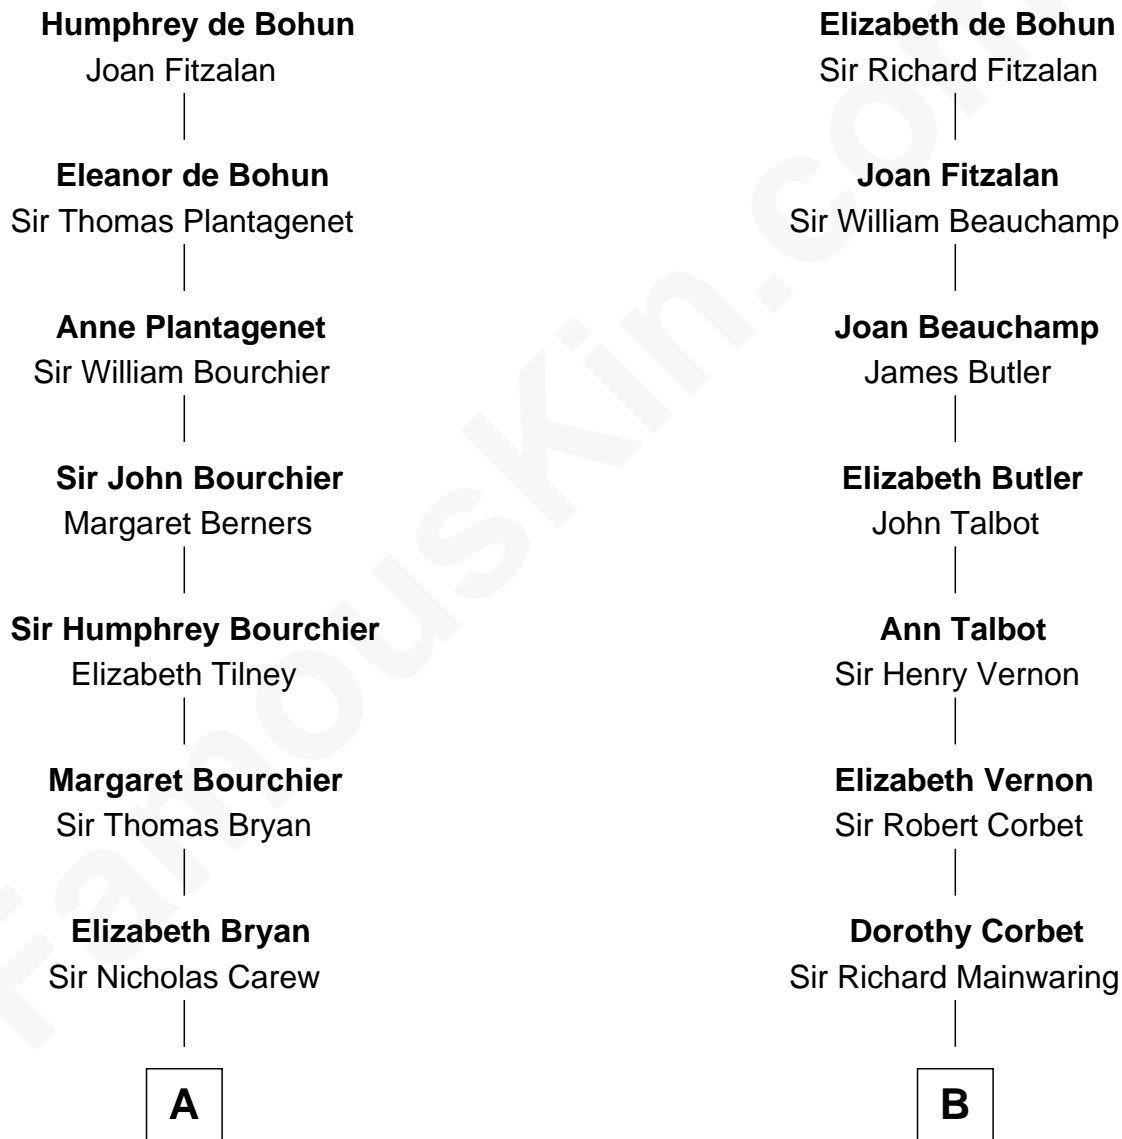

## Relationship Chart of

### Robert Treat Paine

*Signer of the Declaration of Independence*

14th cousin 5 times removed of

**Allen Dulles**

*5th Director of the C.I.A.*

**Sir William de Bohun**  
Elizabeth de Badlesmere

**C**

**Harriet Lathrop Winslow**