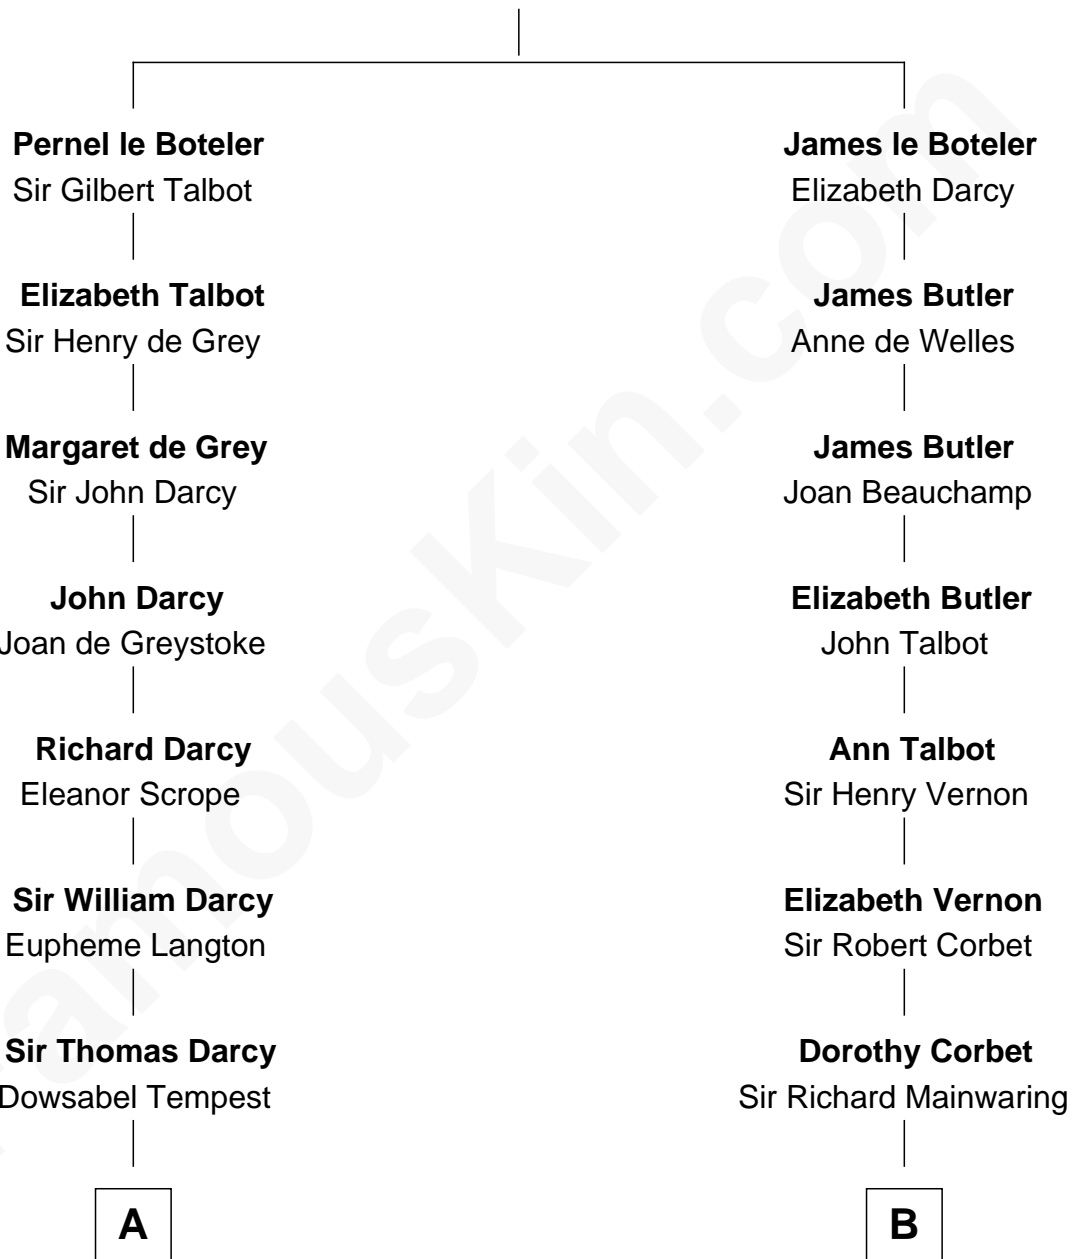

## Relationship Chart of

### Robert Treat Paine

*Signer of the Declaration of Independence*

14th cousin 5 times removed of

**Allen Dulles**

*5th Director of the C.I.A.*

**Sir James le Boteler**

Eleanor de Bohun

**C**

**Harriet Lathrop Winslow**

Rev. John Welsh Dulles

**Allen Macy Dulles**

Edith Foster

**Allen Dulles**

*5th Director of the C.I.A.*

FamousKin.com