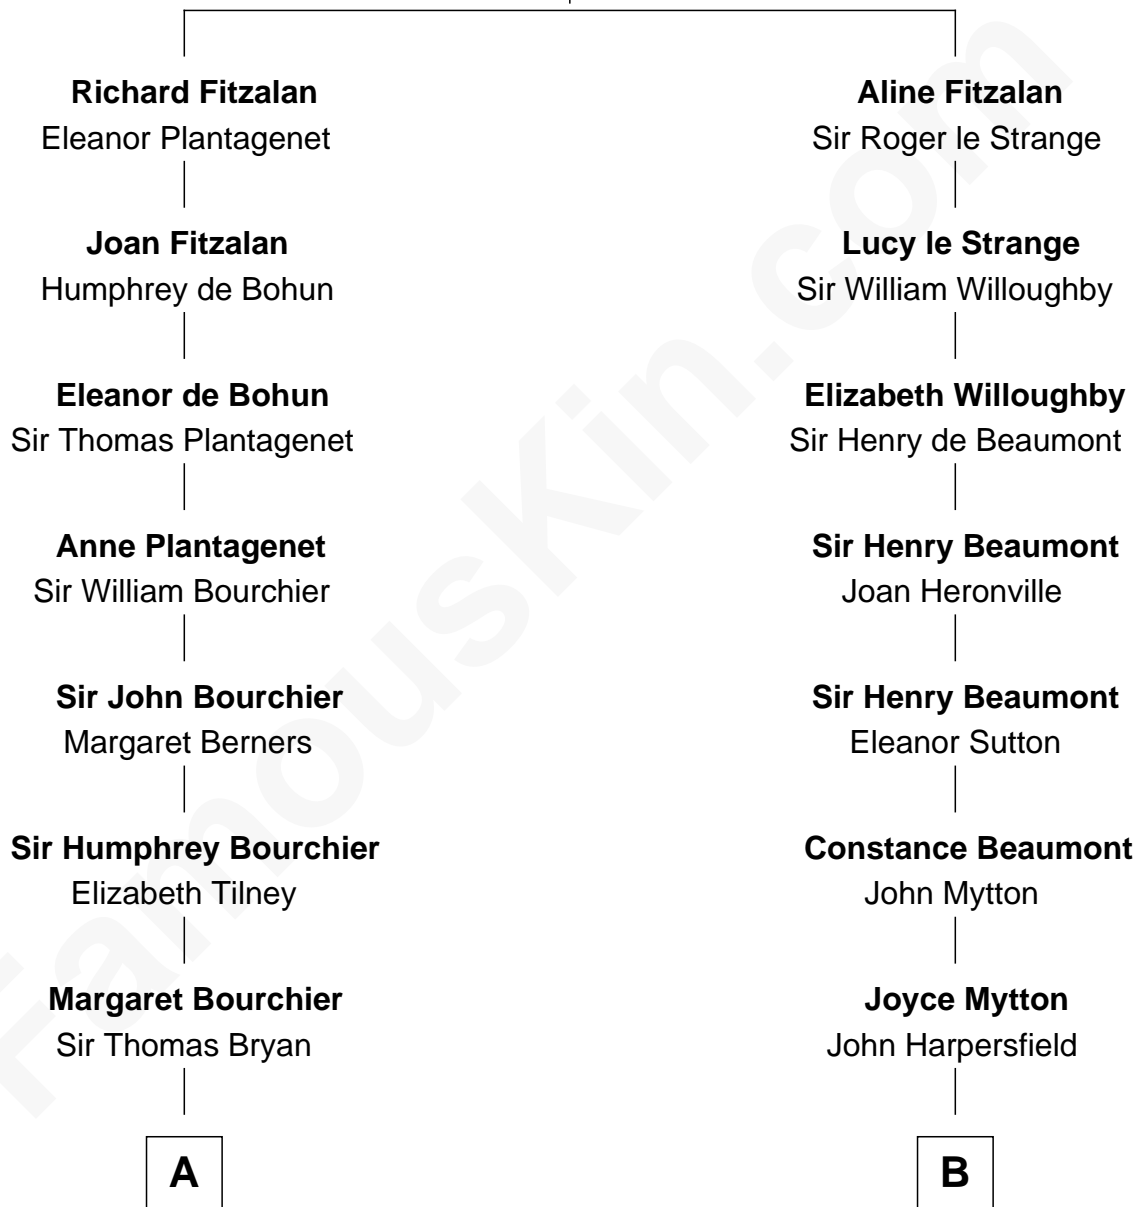

FamousKin.com

Relationship Chart of

Robert Treat Paine

Signer of the Declaration of Independence

15th cousin 6 times removed of

Chevy Chase

Comedian, Actor and Writer

Edmund Fitzalan

Alice de Warenne

C

Sarah Tennery Baker

Col. Lyne Shackelford Metcalfe

Grace Metcalfe

Charles Denison Chase

Edward Leigh Chase

Mabel Penrose Tinsley