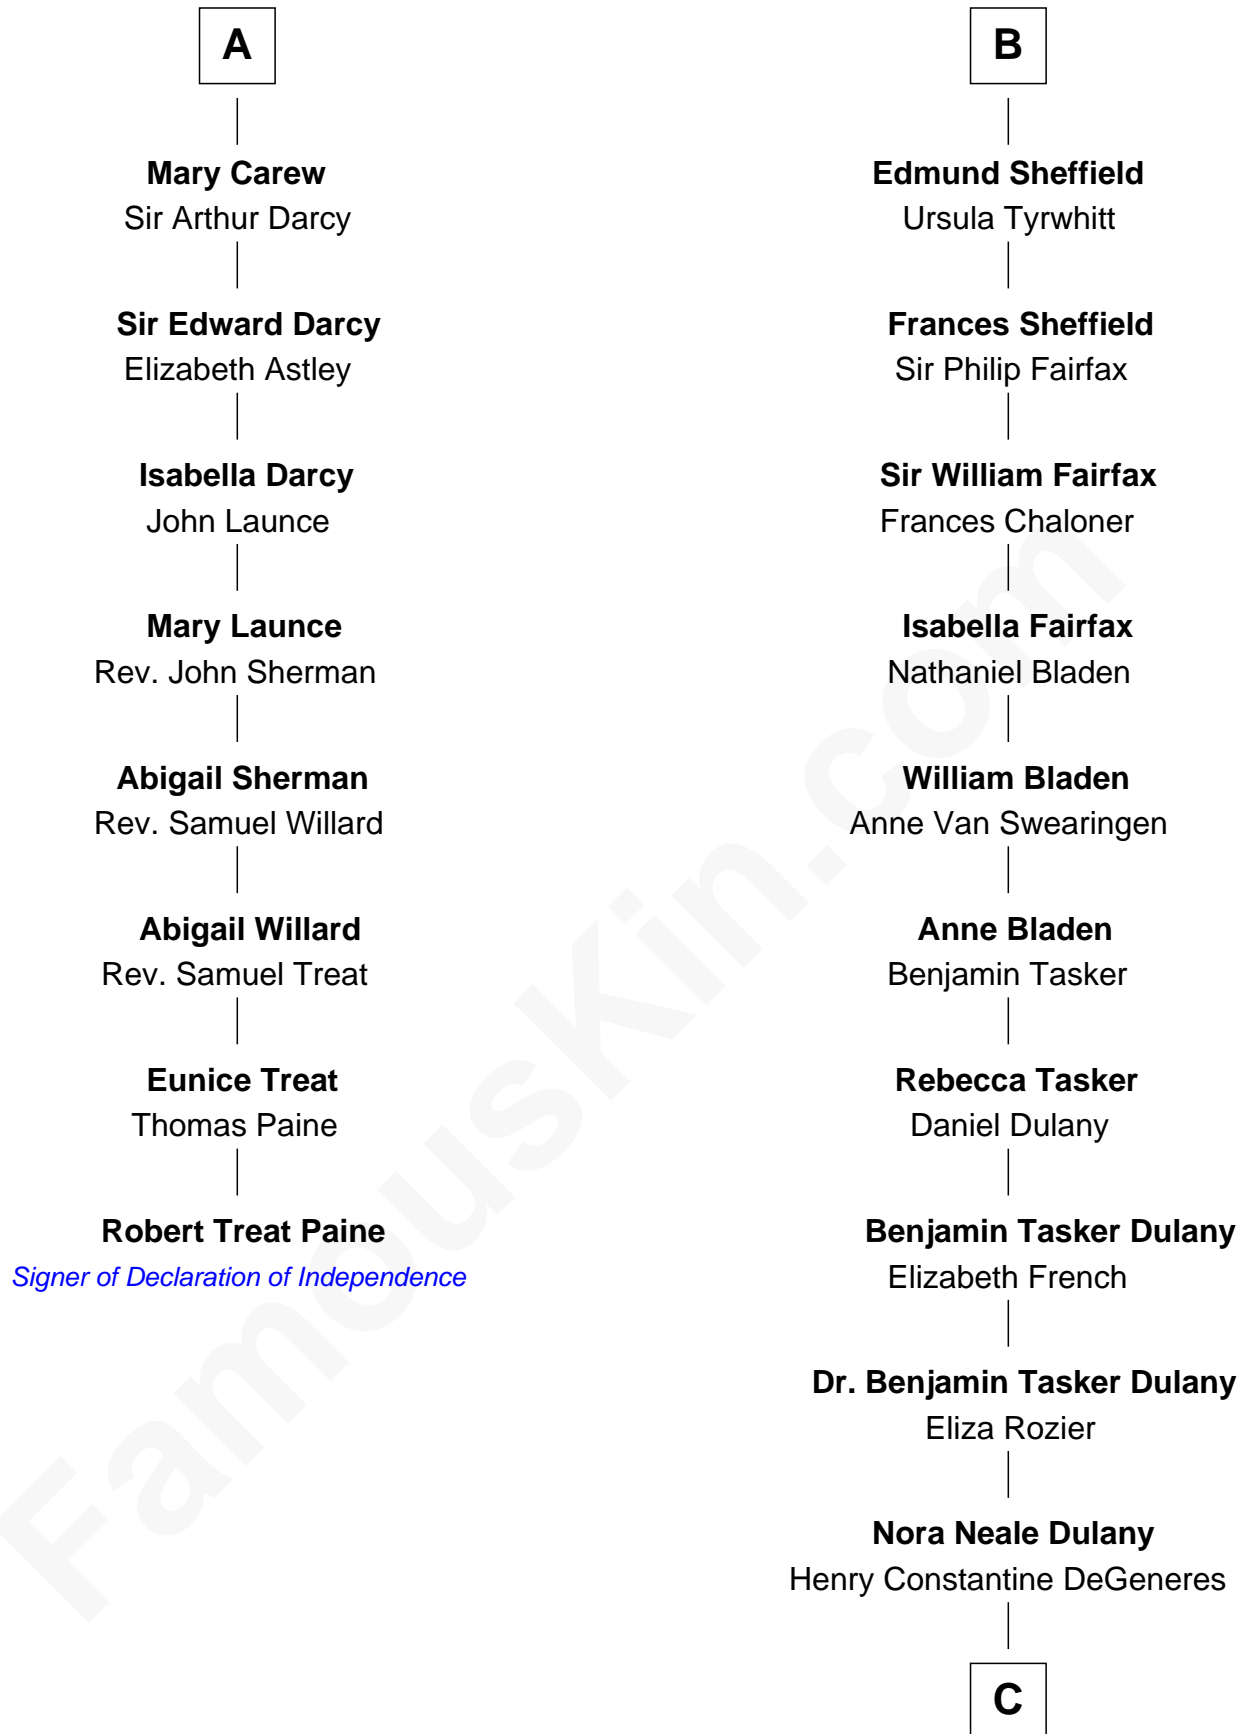

## Relationship Chart of

### Robert Treat Paine

*Signer of the Declaration of Independence*

14th cousin 7 times removed of

### Ellen DeGeneres

*Comedienne and TV Personality*

**Richard Fitzalan**  
Eleanor Plantagenet

C

**Joseph C. DeGeneres**

Mary Whittemore

**Alfred George DeGeneres**

Julia E. Billiu