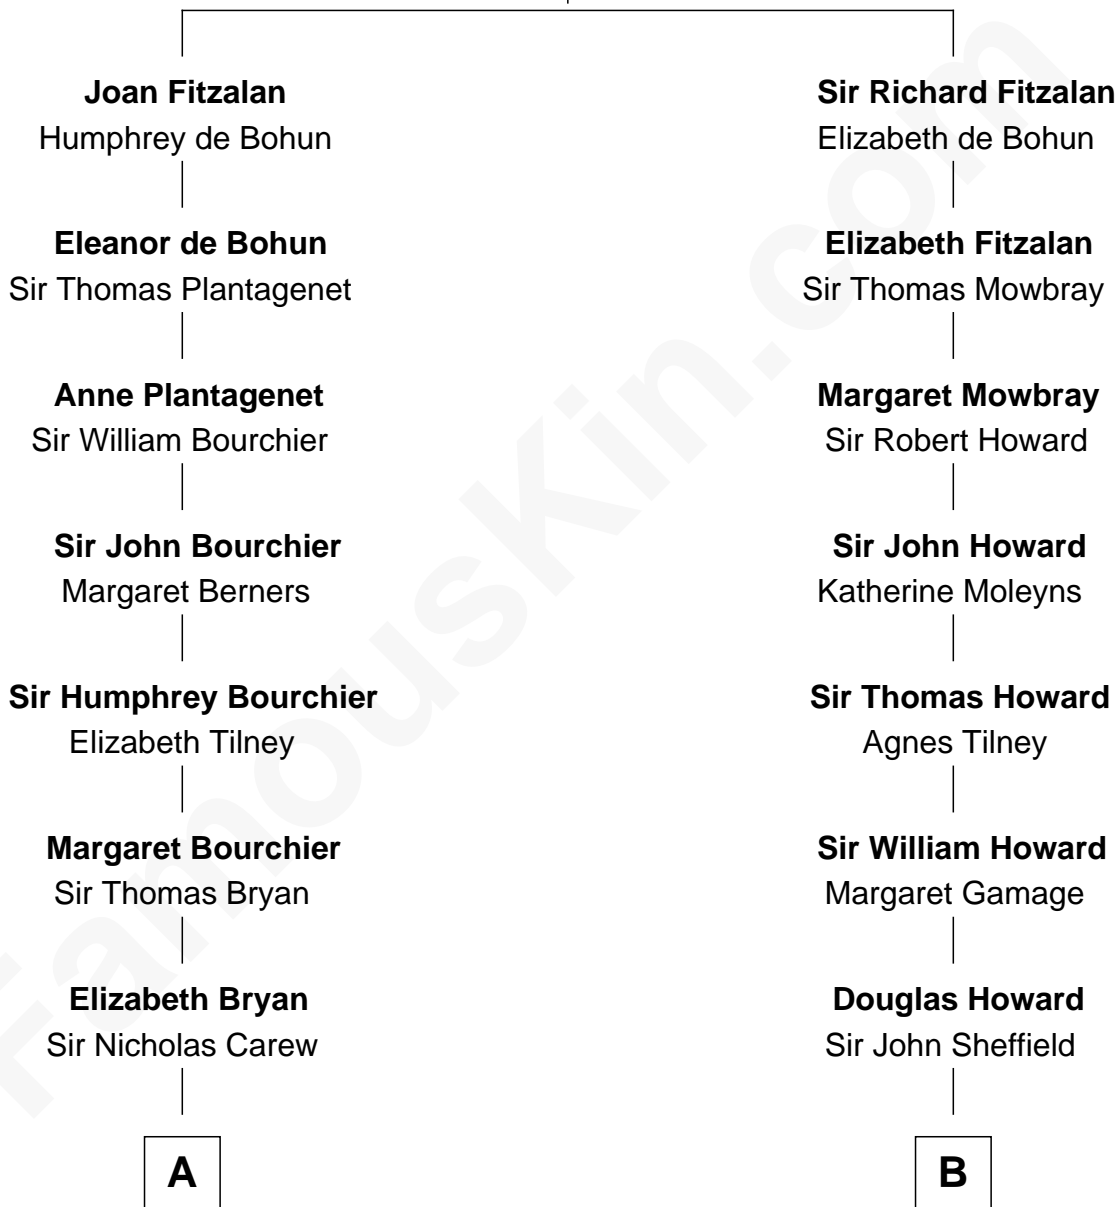

## Relationship Chart of

### Robert Treat Paine

*Signer of the Declaration of Independence*

14th cousin 7 times removed of

### Ellen DeGeneres

*Comedienne and TV Personality*

**Richard Fitzalan**  
Eleanor Plantagenet

C

**Joseph C. DeGeneres**

Mary Whittemore

**Alfred George DeGeneres**

Julia E. Billiu