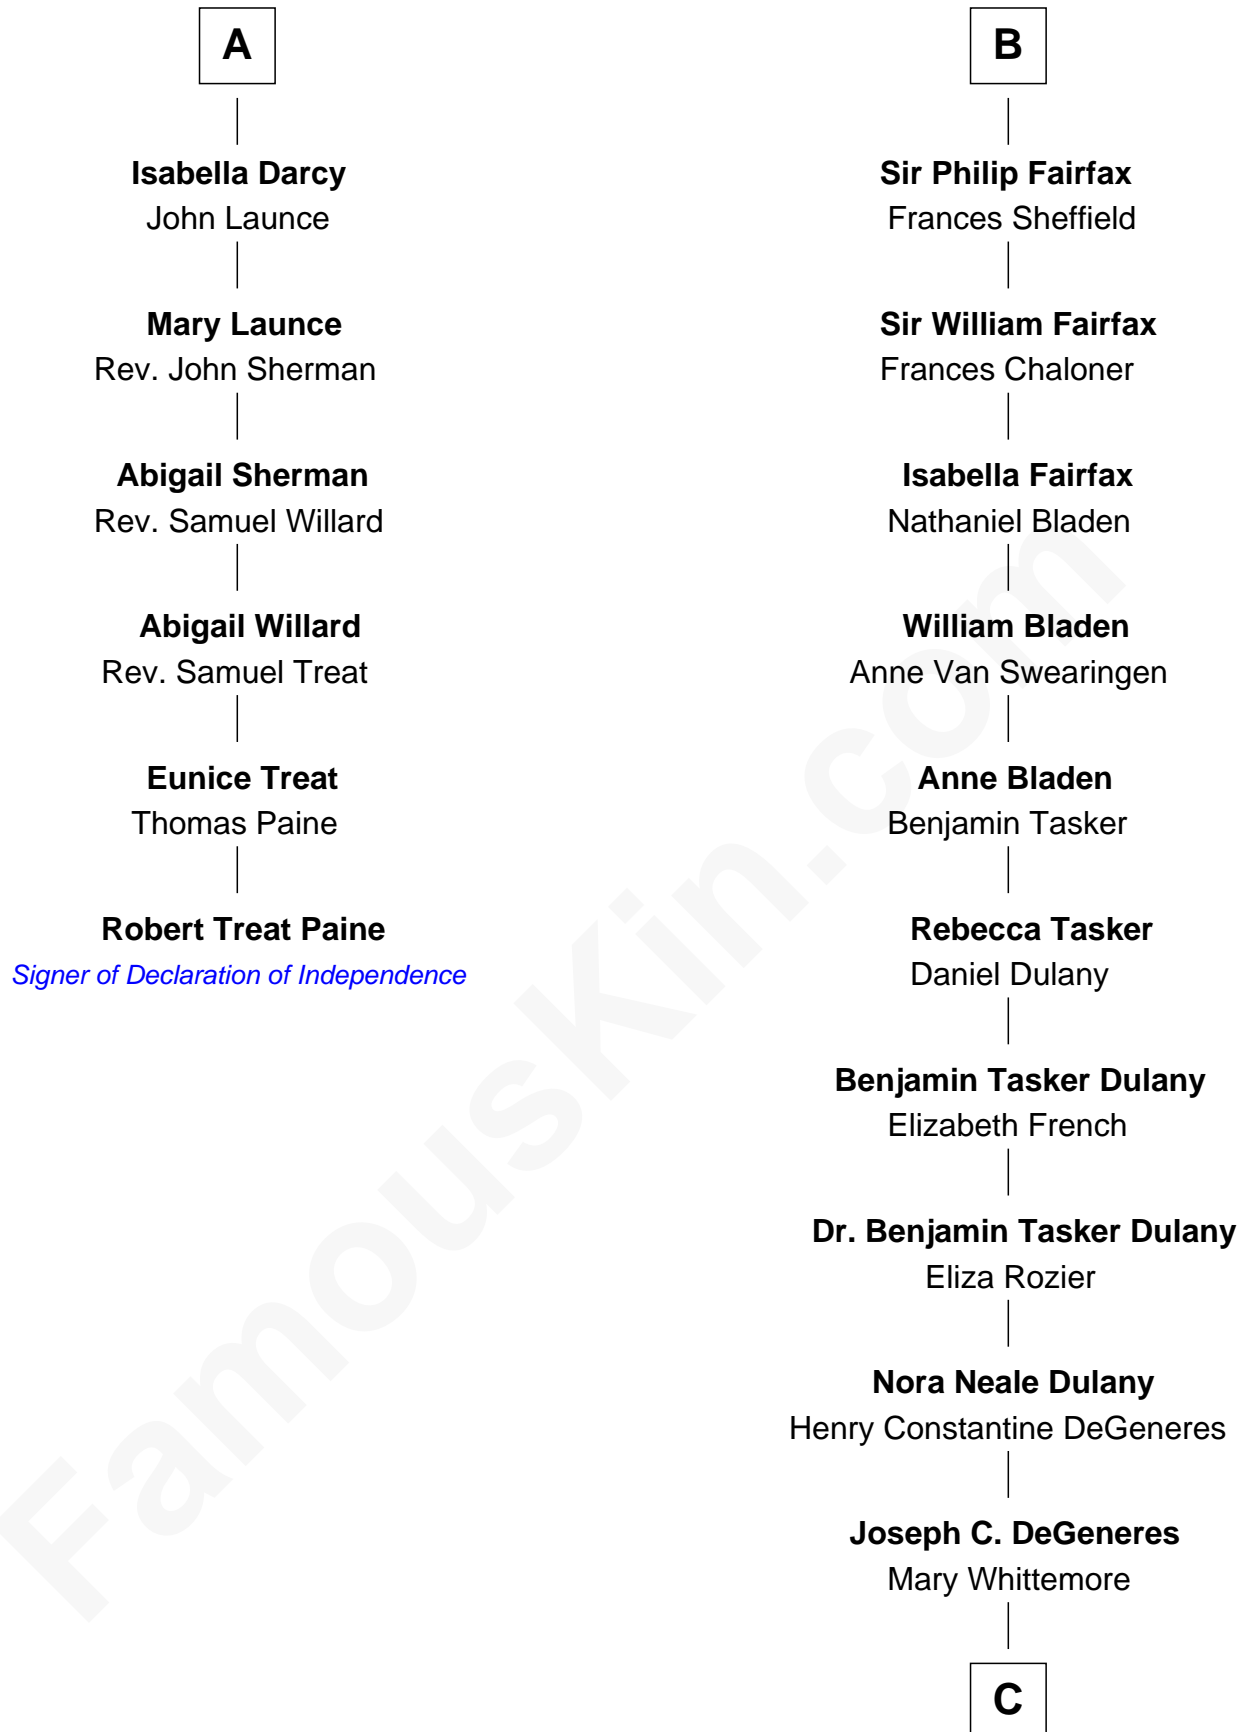

FamousKin.com

Relationship Chart of

Robert Treat Paine

Signer of the Declaration of Independence

12th cousin 8 times removed of

Ellen DeGeneres

Comedienne and TV Personality

C

Alfred George DeGeneres

Julia E. Billiu

Elliot Everett DeGeneres

Ruth Elodie Martin

Elliot Everett DeGeneres

Betty Jane Pfeffer

Ellen DeGeneres

Comedienne and TV Personality