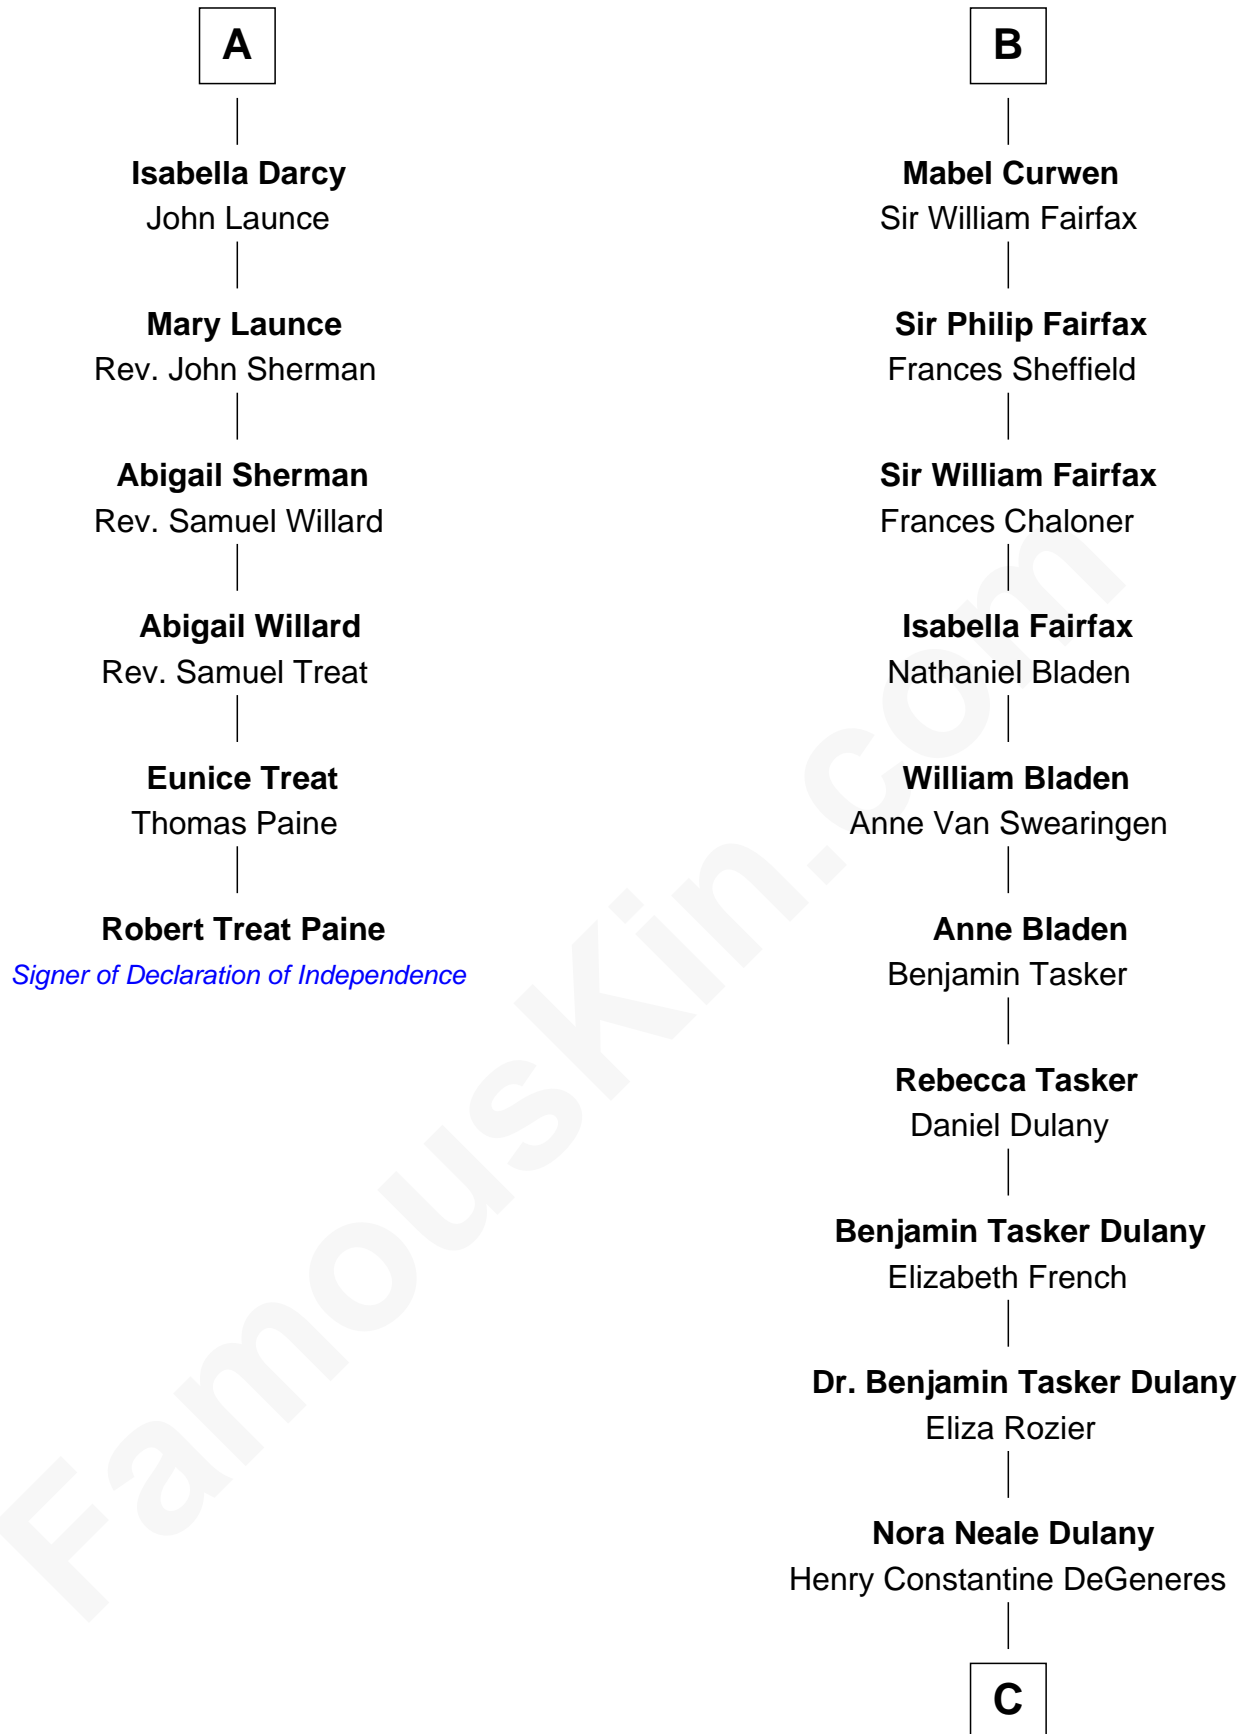

FamousKin.com

Relationship Chart of

Robert Treat Paine

Signer of the Declaration of Independence

12th cousin 9 times removed of

Ellen DeGeneres

Comedienne and TV Personality

C

Joseph C. DeGeneres

Mary Whittemore

Alfred George DeGeneres

Julia E. Billiu

Elliot Everett DeGeneres

Ruth Elodie Martin

Elliot Everett DeGeneres

Betty Jane Pfeffer