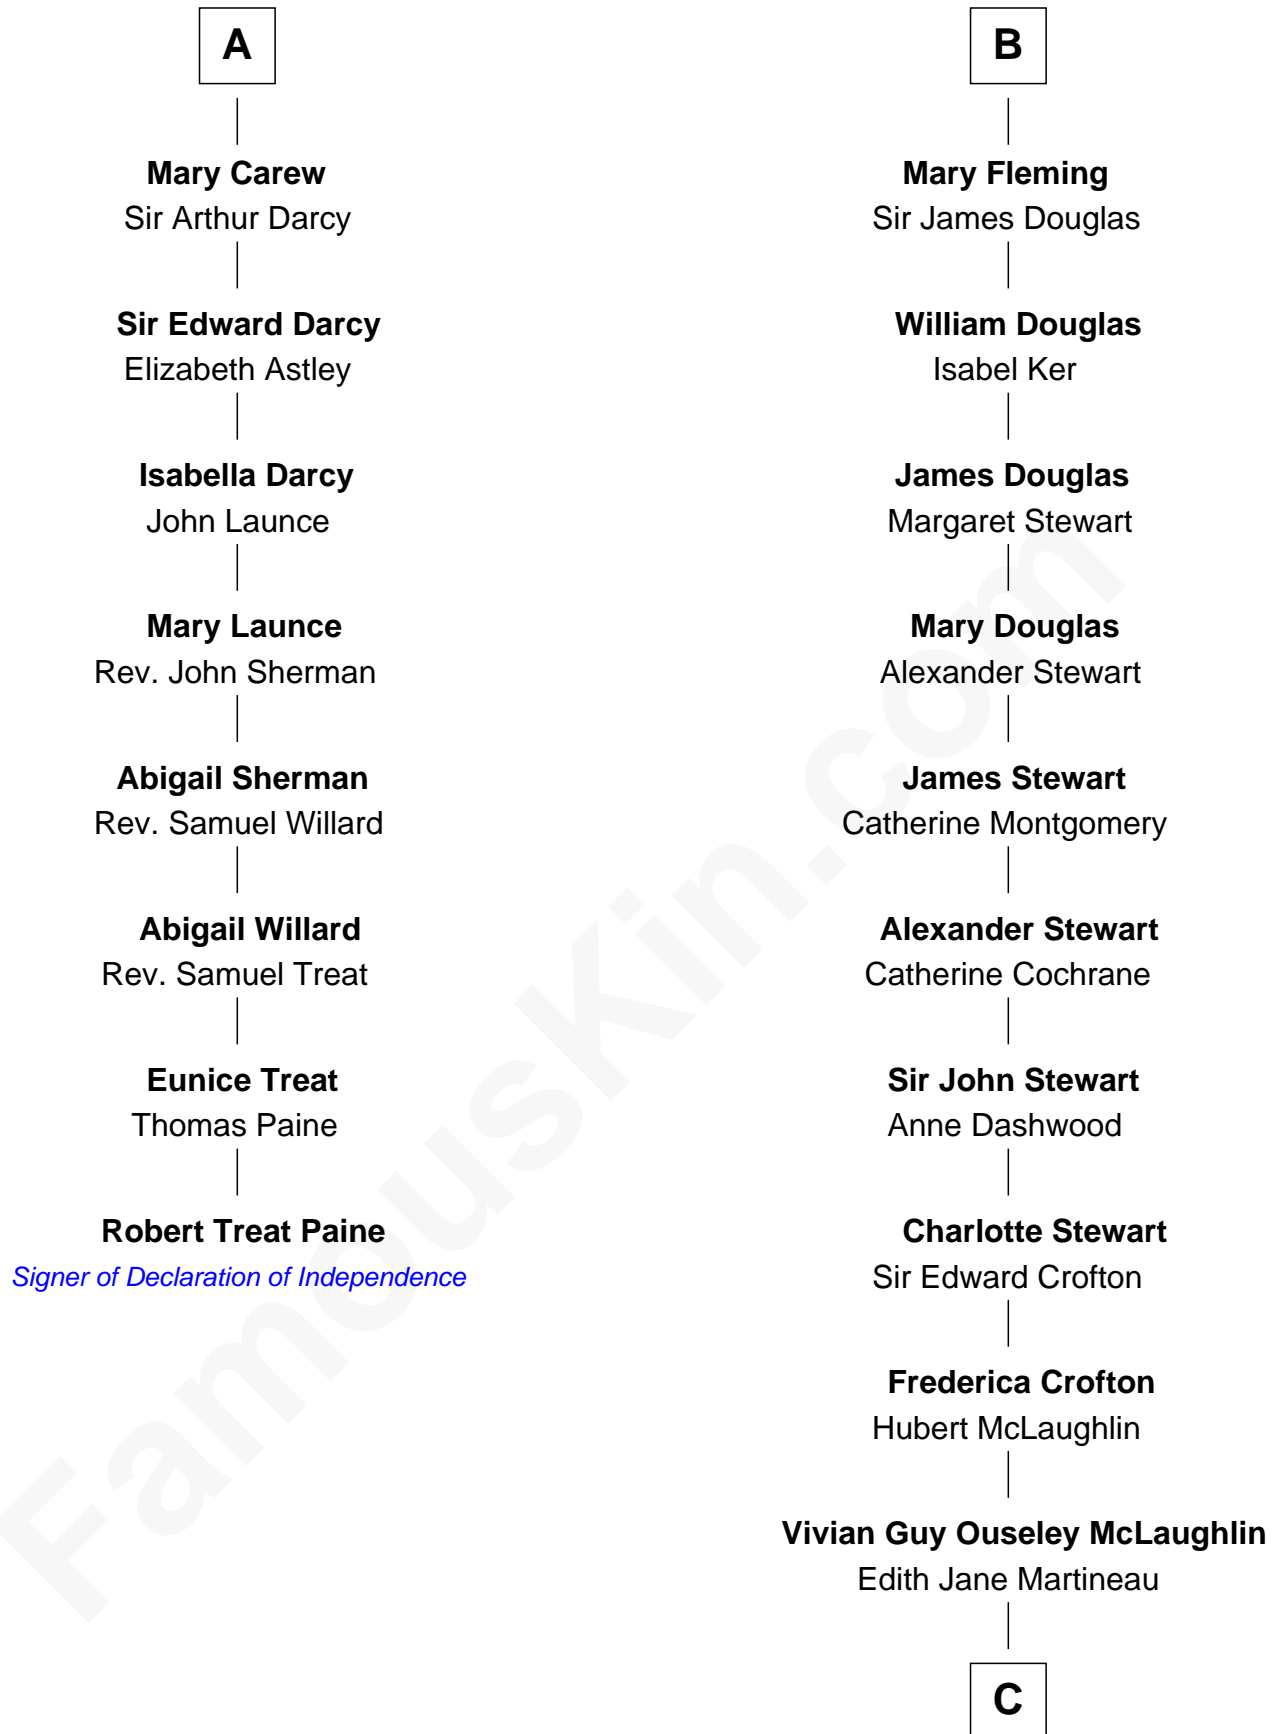

FamousKin.com

Relationship Chart of

Robert Treat Paine

Signer of the Declaration of Independence

14th cousin 5 times removed of

Guy Ritchie

British Filmmaker

Richard Fitzalan
Eleanor Plantagenet