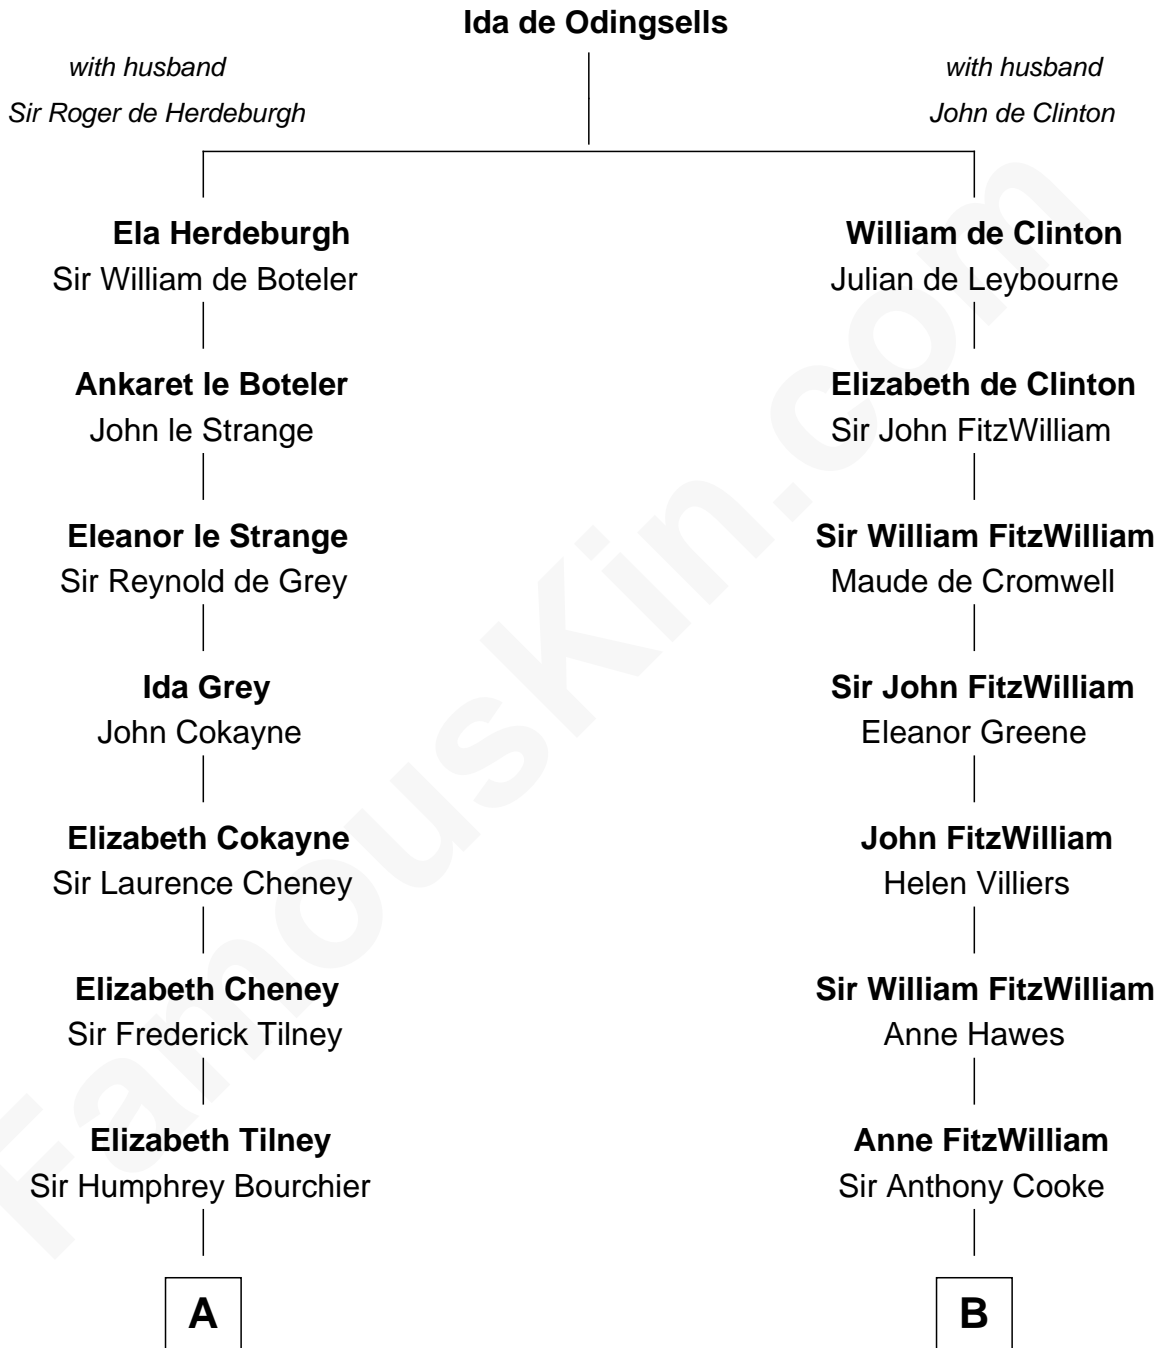

FamousKin.com

Relationship Chart of

Robert Treat Paine

Signer of the Declaration of Independence

16th cousin 5 times removed of

Guy Ritchie

British Filmmaker

C

Frederica Crofton

Hubert McLaughlin

Vivian Guy Ouseley McLaughlin

Edith Jane Martineau

Doris Margaretta McLaughlin

Stuart John Ritchie

John Vivian Ritchie

Amber Mary Parkinson