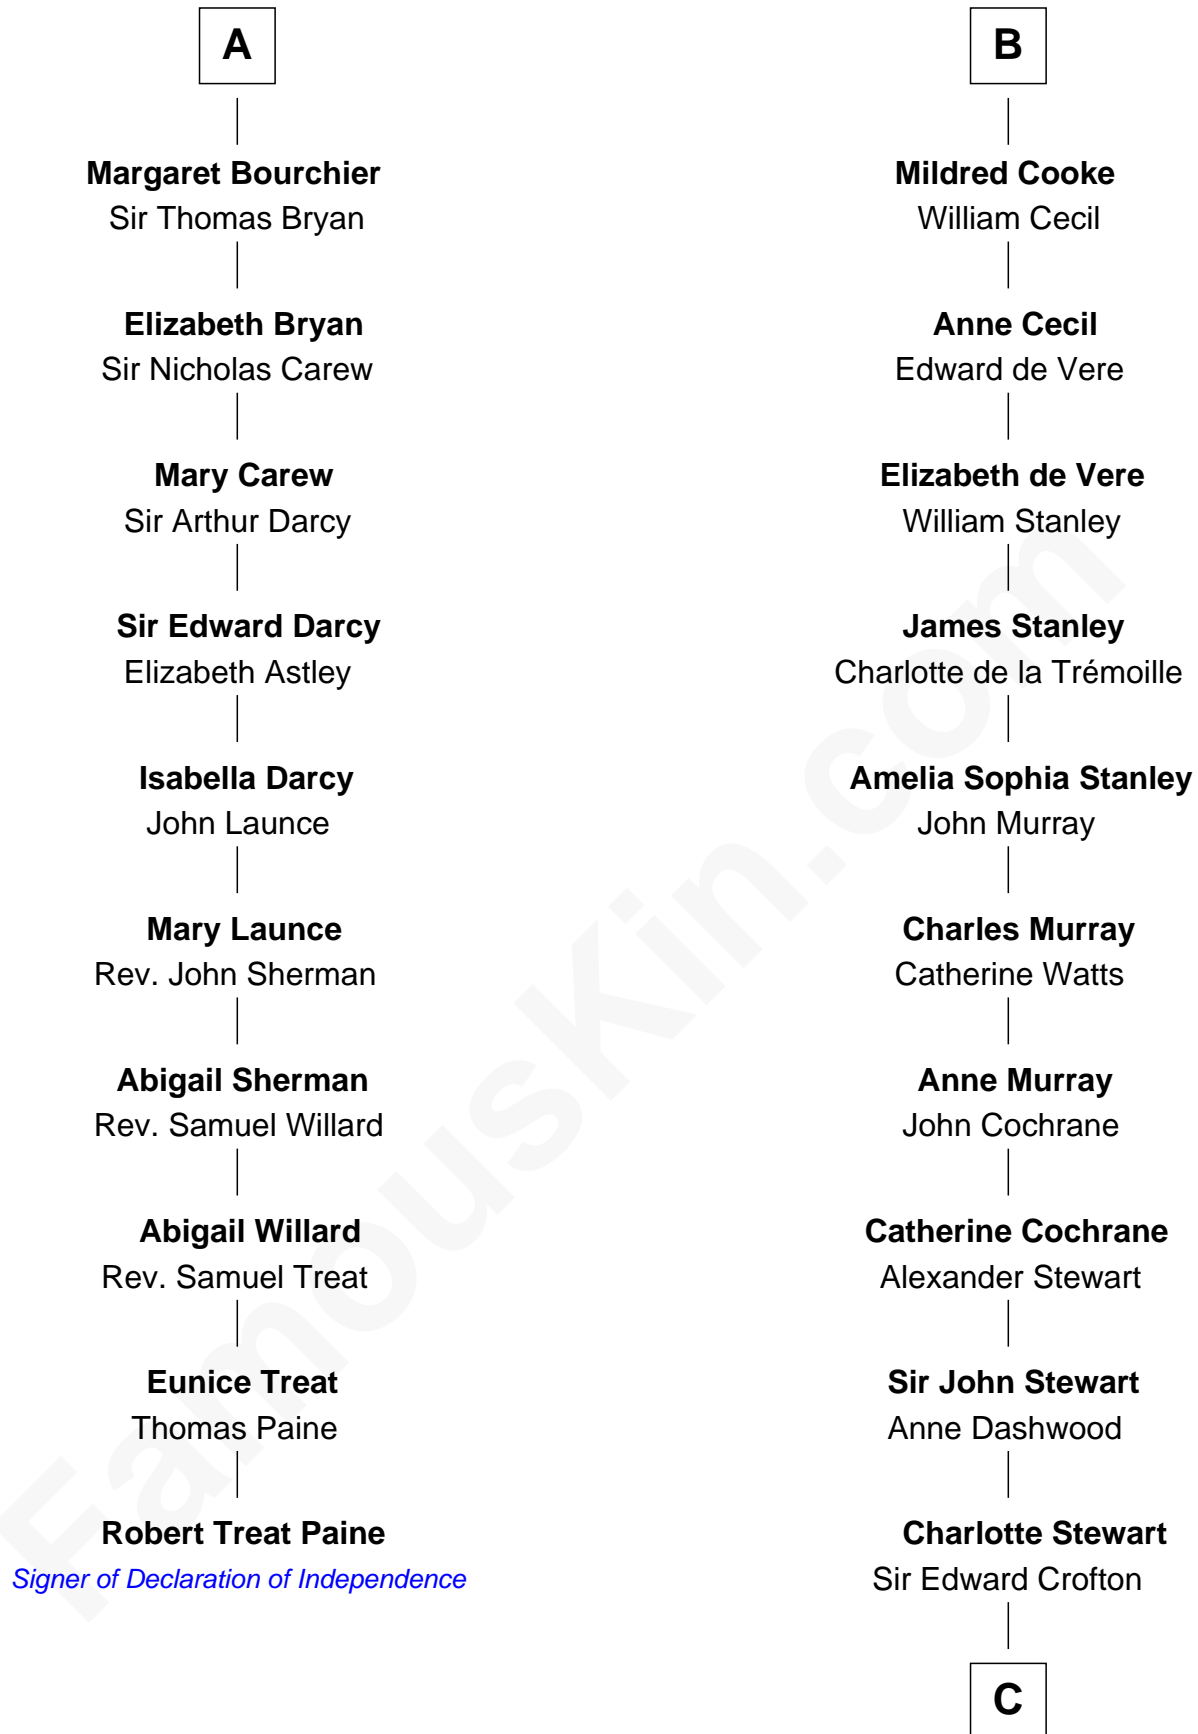

FamousKin.com

Relationship Chart of

Robert Treat Paine

Signer of the Declaration of Independence

16th cousin 5 times removed of

Guy Ritchie

British Filmmaker

C