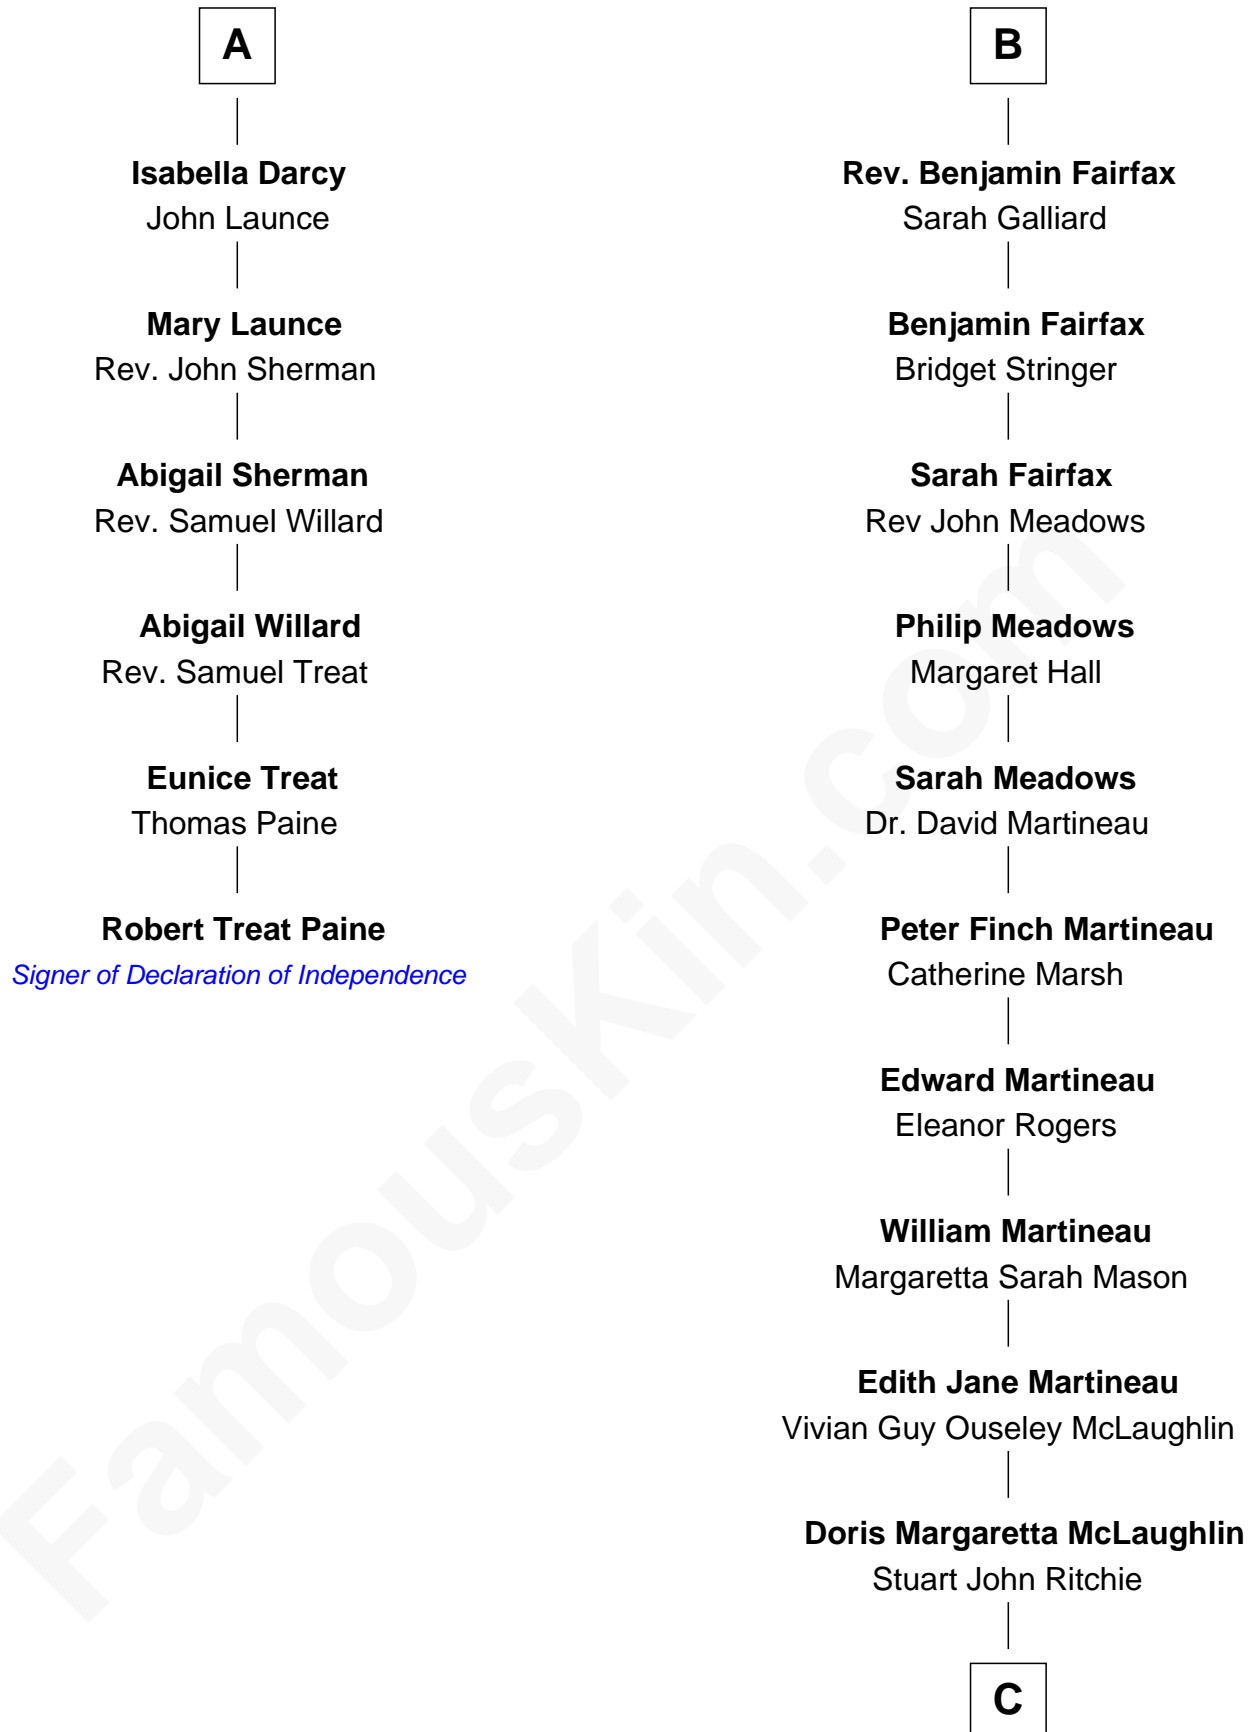

FamousKin.com

Relationship Chart of

Robert Treat Paine

Signer of the Declaration of Independence

12th cousin 6 times removed of

Guy Ritchie

British Filmmaker

Sir Robert de Ferrers

Joan Beaufort

C

John Vivian Ritchie
Amber Mary Parkinson

Guy Ritchie
British Filmmaker

FamousKin.com