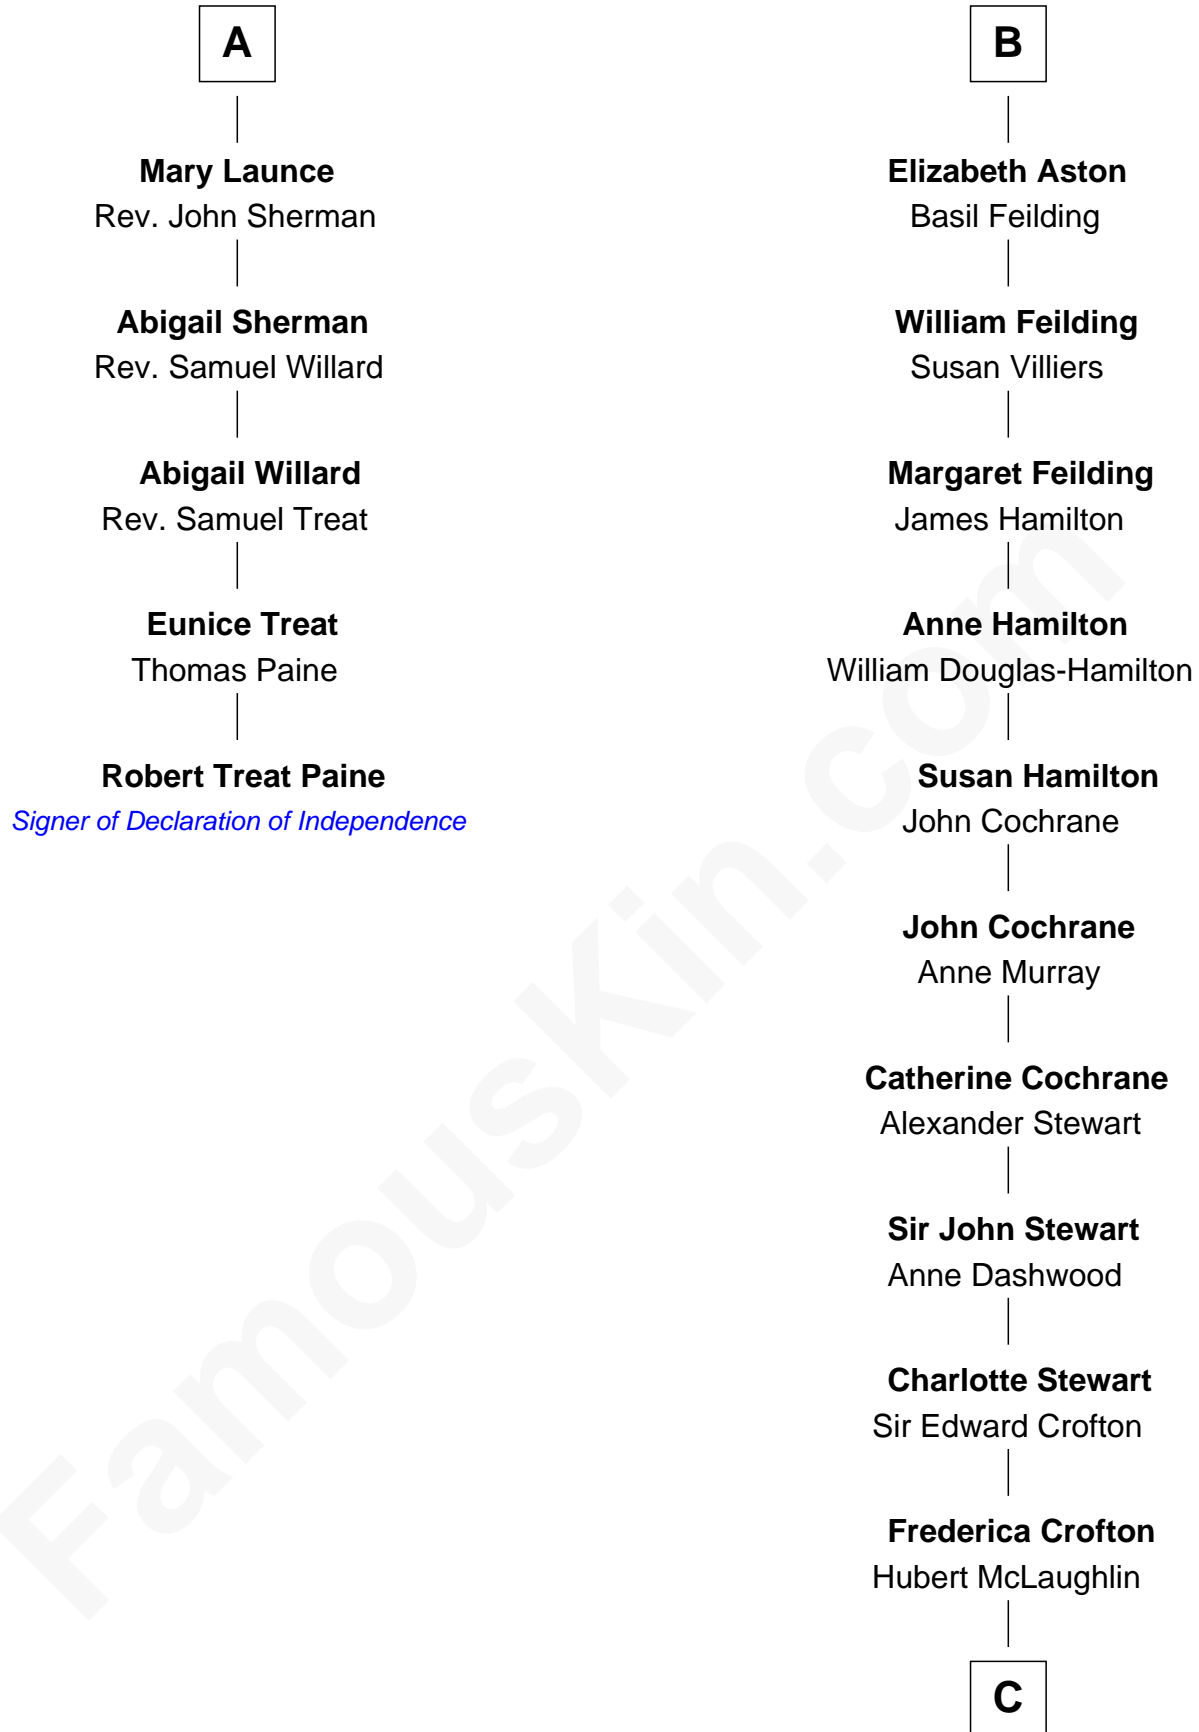

FamousKin.com

Relationship Chart of

Robert Treat Paine

Signer of the Declaration of Independence

11th cousin 9 times removed of

Guy Ritchie

British Filmmaker

Stephen le Scrope

Margery de Welles

John le Scrope
Elizabeth Chaworth

Eleanor Scrope
Richard Darcy

Sir William Darcy
Eupheme Langton

Sir Thomas Darcy
Dowsabel Tempest

Sir Arthur Darcy
Mary Carew

Sir Edward Darcy
Elizabeth Astley

Isabella Darcy
John Launce

A

Maude le Scrope
Sir Baldwin Freville

Joyce Freville
Sir Roger Aston

Sir Robert Aston
Isabel Brereton

John Aston
Elizabeth Delves

Sir John Aston
Joan Lyttleton

Sir Edward Aston
Joan Bowles

Sir Walter Aston
Elizabeth Leveson

B

C

Vivian Guy Ouseley McLaughlin

Edith Jane Martineau

Doris Margaretta McLaughlin

Stuart John Ritchie

John Vivian Ritchie