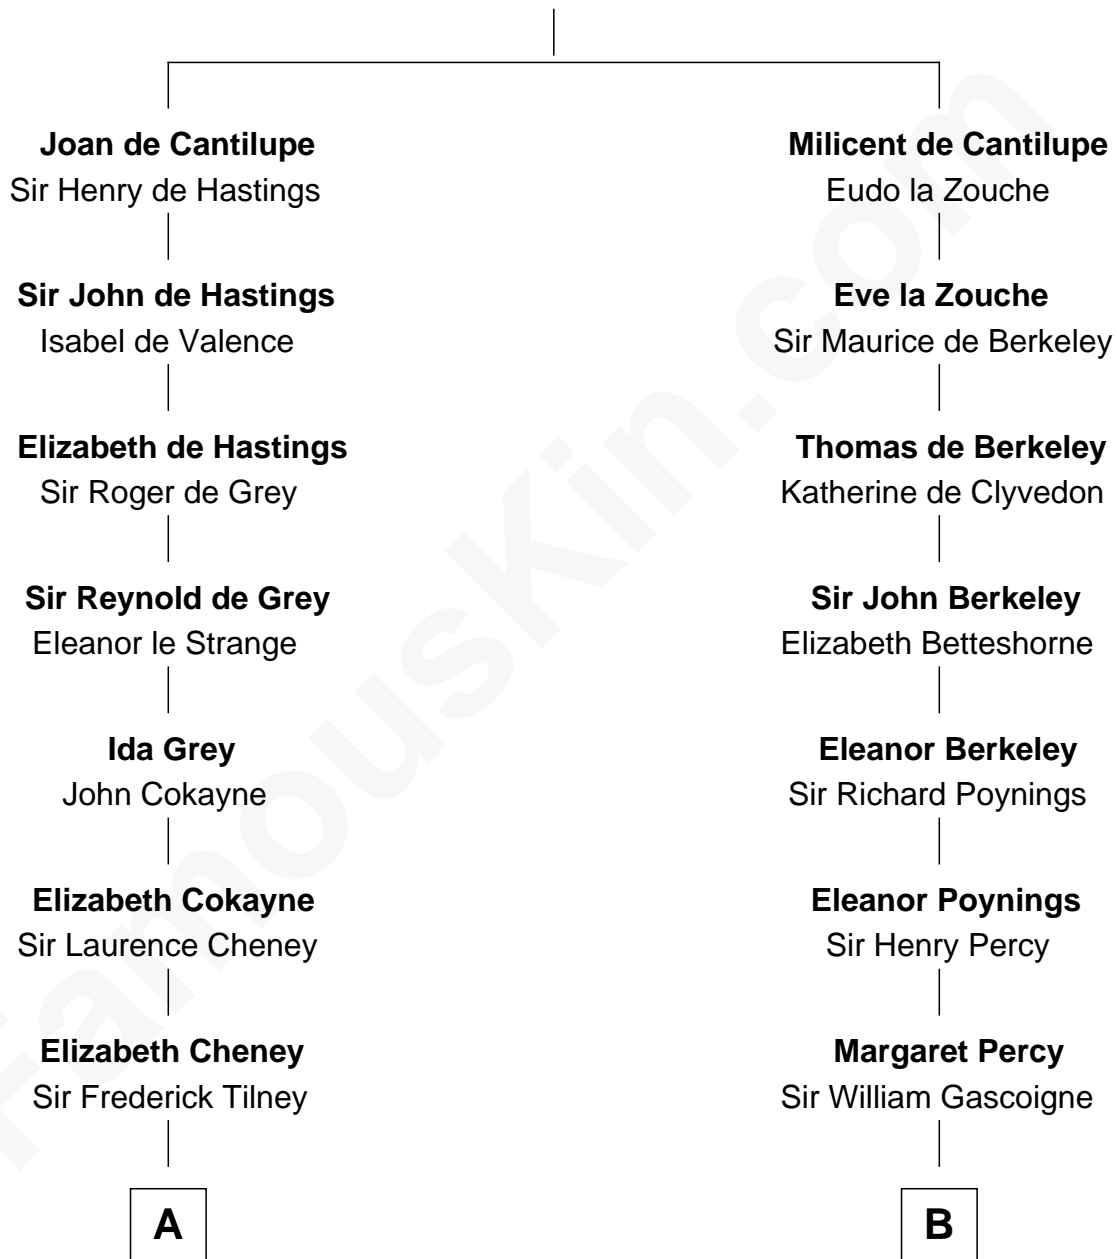

FamousKin.com

Relationship Chart of

Robert Treat Paine

Signer of the Declaration of Independence

17th cousin 4 times removed of

Guy Ritchie

British Filmmaker

Sir William de Cantilupe

Eve de Braiose

C

William Martineau
Margaretta Sarah Mason

Edith Jane Martineau
Vivian Guy Ouseley McLaughlin

Doris Margaretta McLaughlin
Stuart John Ritchie

John Vivian Ritchie
Amber Mary Parkinson

Guy Ritchie
British Filmmaker