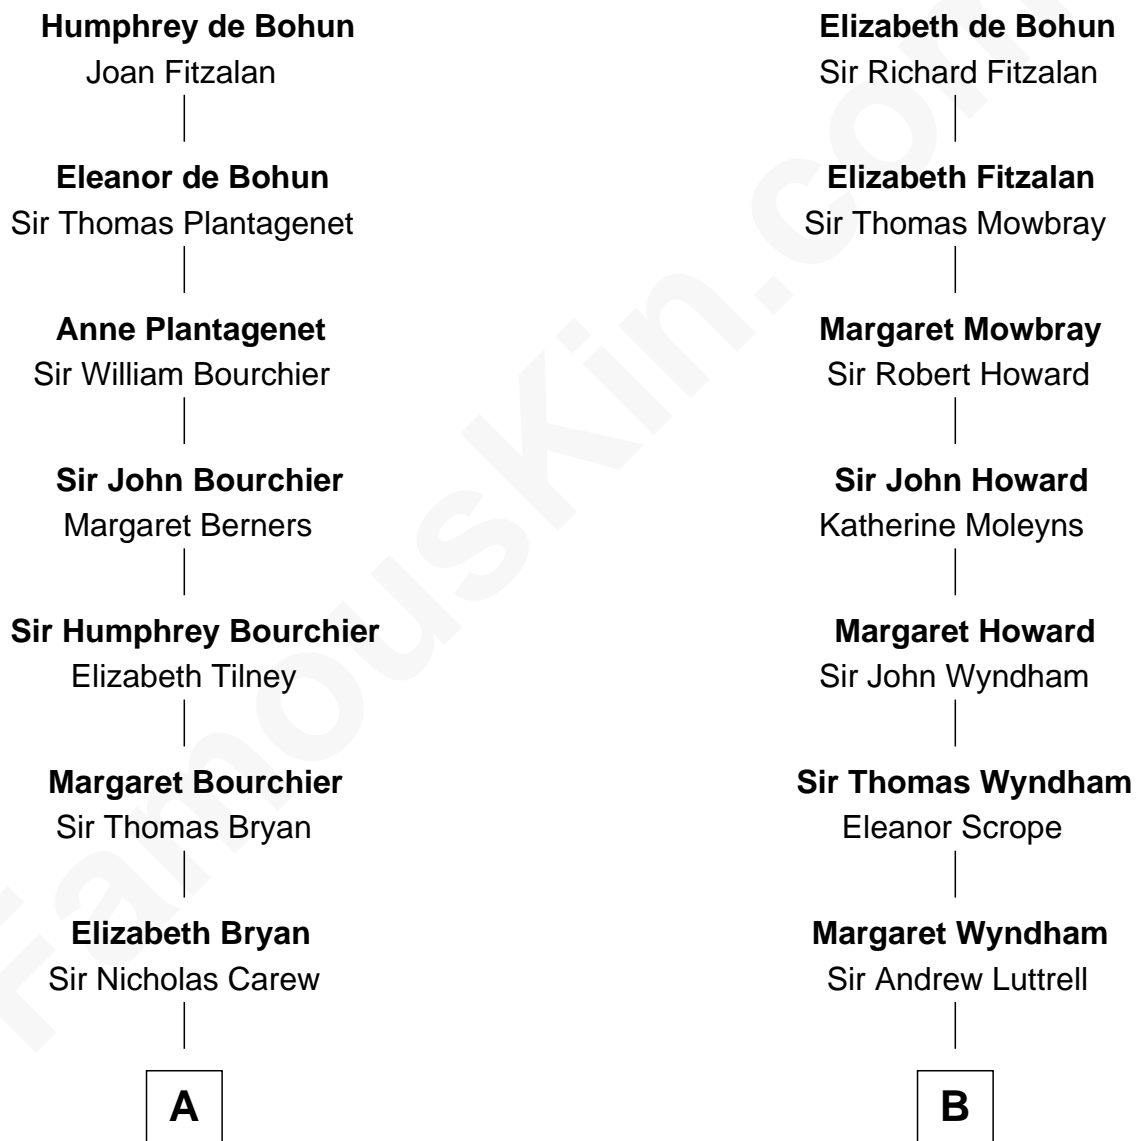

FamousKin.com

Relationship Chart of

Robert Treat Paine

Signer of the Declaration of Independence

14th cousin 6 times removed of

Guy Ritchie

British Filmmaker

Sir William de Bohun
Elizabeth de Badlesmere

A

Mary Carew
Sir Arthur Darcy

Sir Edward Darcy
Elizabeth Astley

Isabella Darcy
John Launce

Mary Launce
Rev. John Sherman

Abigail Sherman
Rev. Samuel Willard

Abigail Willard
Rev. Samuel Treat

Eunice Treat
Thomas Paine

Robert Treat Paine
Signer of Declaration of Independence

B

Margaret Luttrell
Peter Edgcumbe

Catherine Edgcumb
Sir Edmund Prideaux

Sir Edmund Prideaux
Margaret Every

Margaret Prideaux
Sir Thomas Chamberlayne