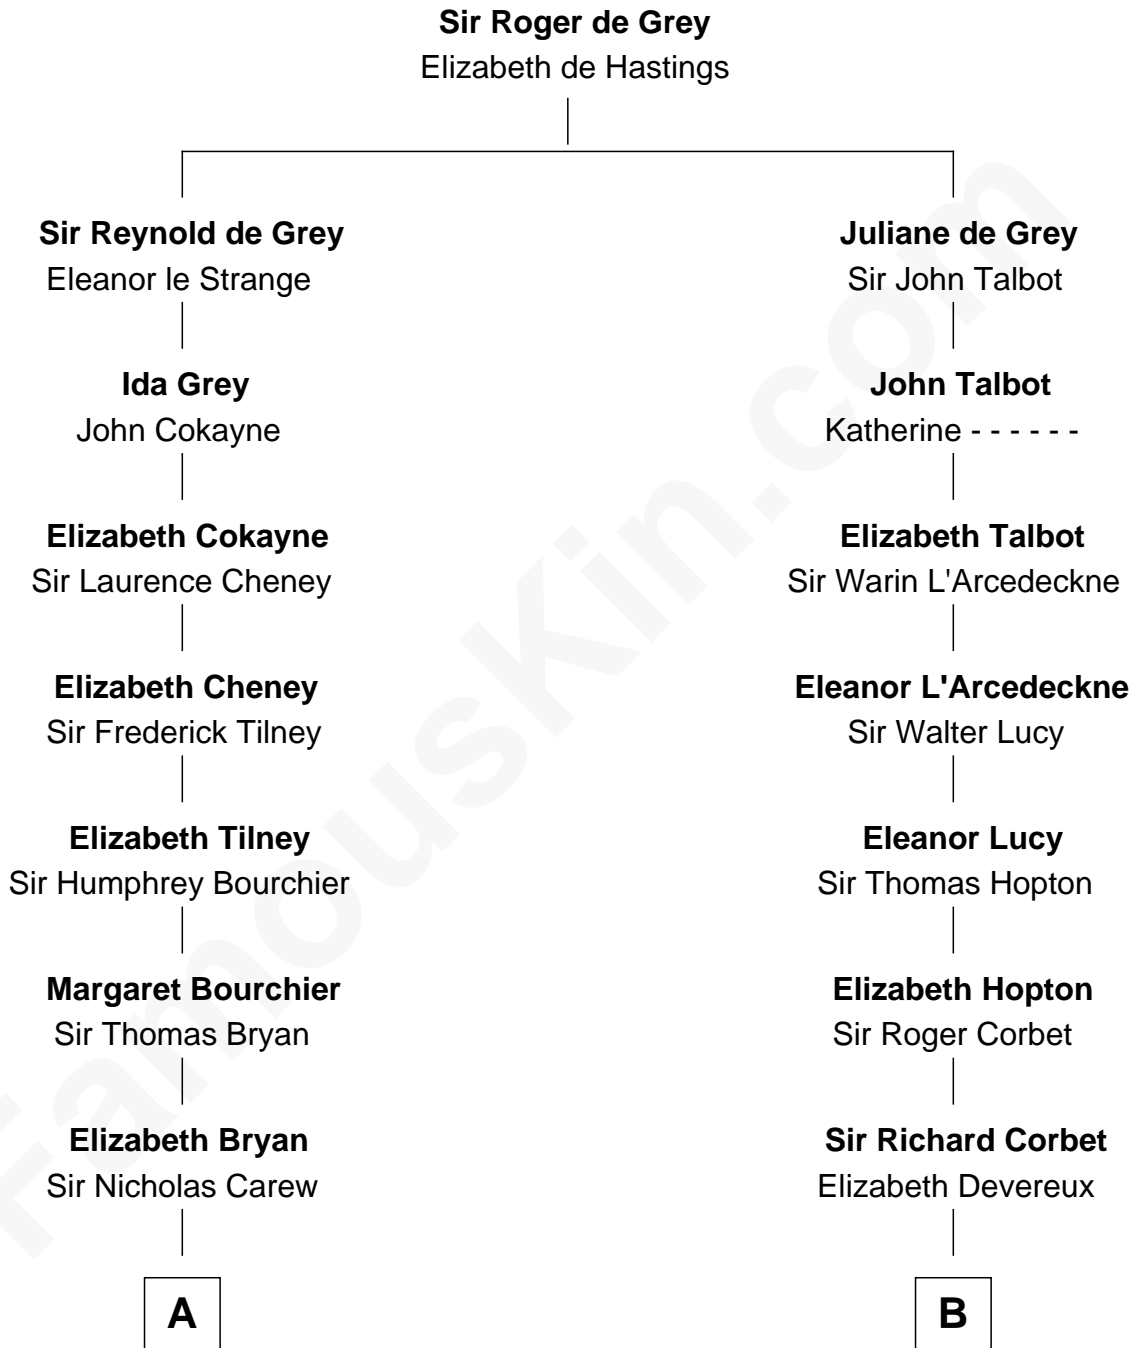

FamousKin.com

Relationship Chart of

Robert Treat Paine

Signer of the Declaration of Independence

14th cousin 5 times removed of

Marjorie Post

Founder of General Foods

C

Caroline Cushman Lathrop

Charles Rollin Post

Charles William Post

Elle Letitia Merriweather

Marjorie Post

Founder of General Foods

FamousKin.com