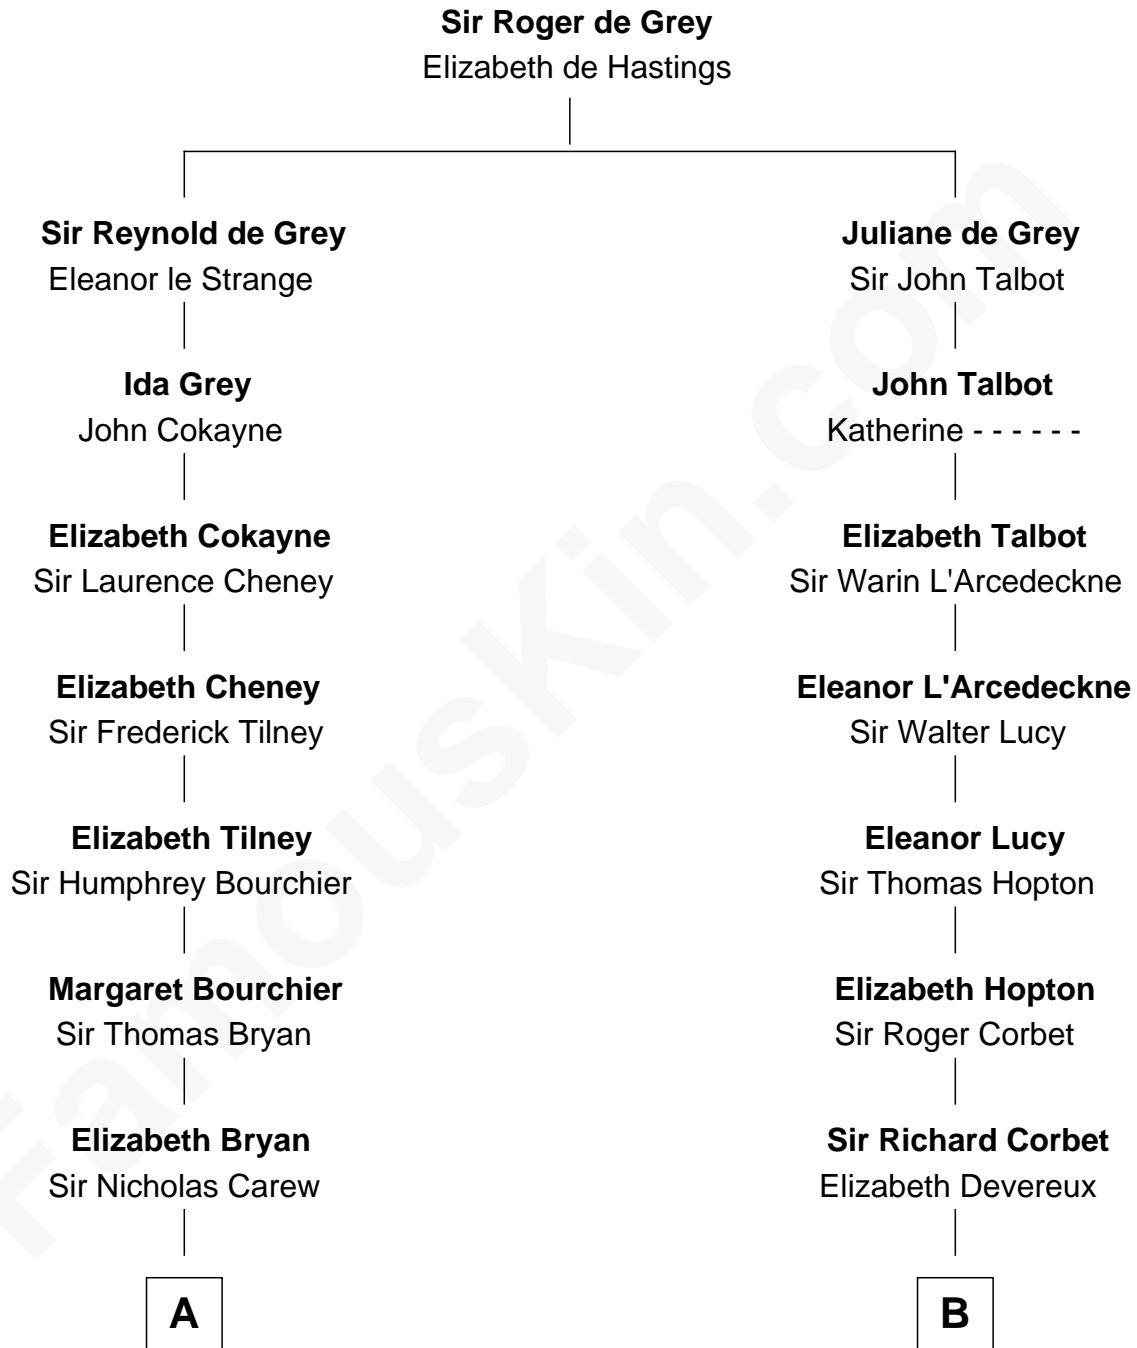

FamousKin.com

Relationship Chart of

Robert Treat Paine

Signer of the Declaration of Independence

14th cousin 4 times removed of

C. W. Post

Founder of Post Cereals

C

Caroline Cushman Lathrop

Charles Rollin Post

C. W. Post

Founder of Post Cereals

FamousKin.com