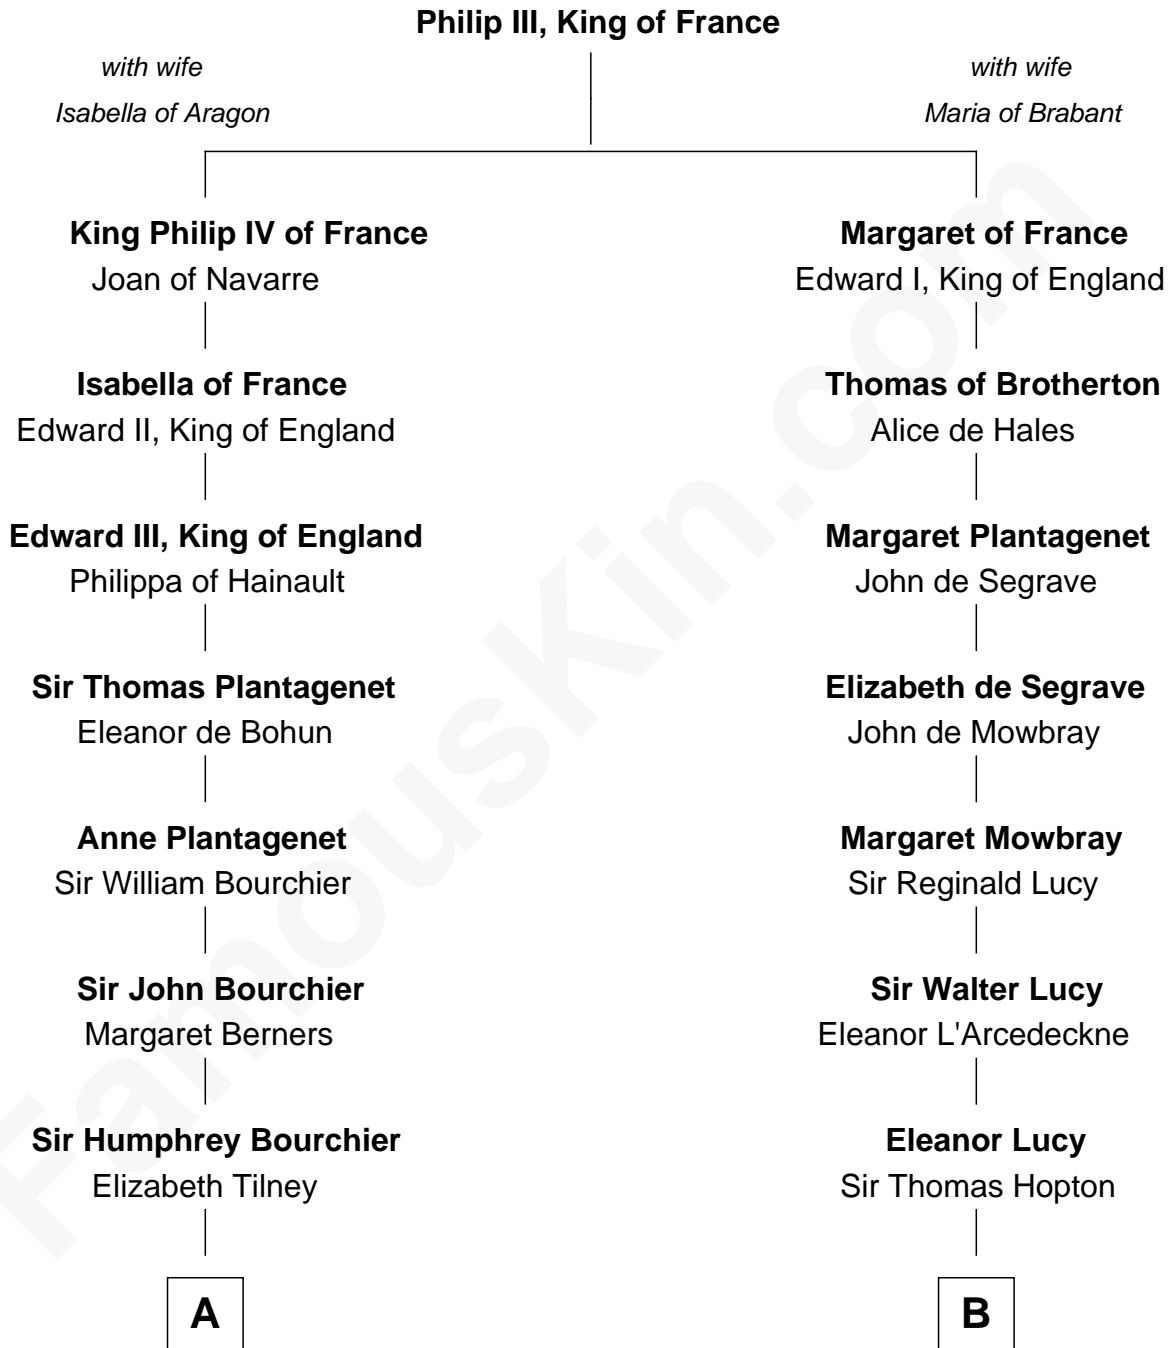

FamousKin.com

Relationship Chart of

Robert Treat Paine

Signer of the Declaration of Independence

16th cousin 4 times removed of

C. W. Post

Founder of Post Cereals

C

Azel Lathrop
Elizabeth Hyde

Erastus Lathrop
Sarah Bailey

Caroline Cushman Lathrop
Charles Rollin Post

C. W. Post
Founder of Post Cereals

FamousKin.com