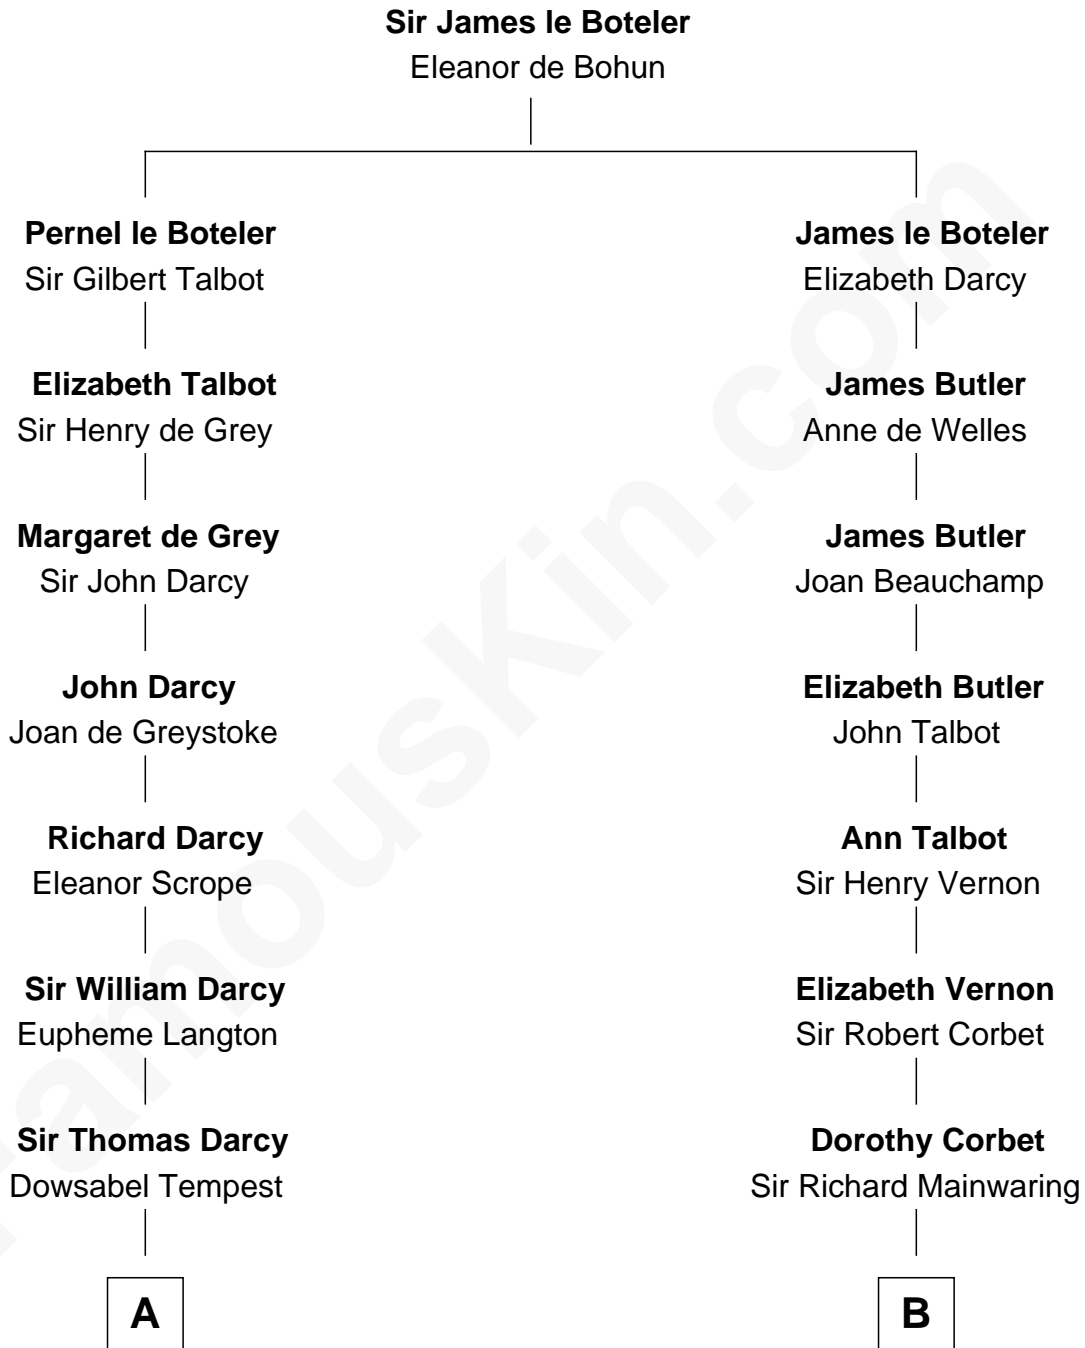

FamousKin.com

Relationship Chart of

Robert Treat Paine

Signer of the Declaration of Independence

14th cousin 2 times removed of

C. W. Post

Founder of Post Cereals

A

Sir Arthur Darcy
Mary Carew

Sir Edward Darcy
Elizabeth Astley

Isabella Darcy
John Launce

Mary Launce
Rev. John Sherman

Abigail Sherman
Rev. Samuel Willard

Abigail Willard
Rev. Samuel Treat

Eunice Treat
Thomas Paine

Robert Treat Paine
Signer of Declaration of Independence

B

Sir Arthur Mainwaring
Margaret Mainwaring

Mary Mainwaring
Richard Cotton

Frances Cotton
George Abell

Robert Abell
Joanna - - - - -

Joshua Abell
Bethiah Gager