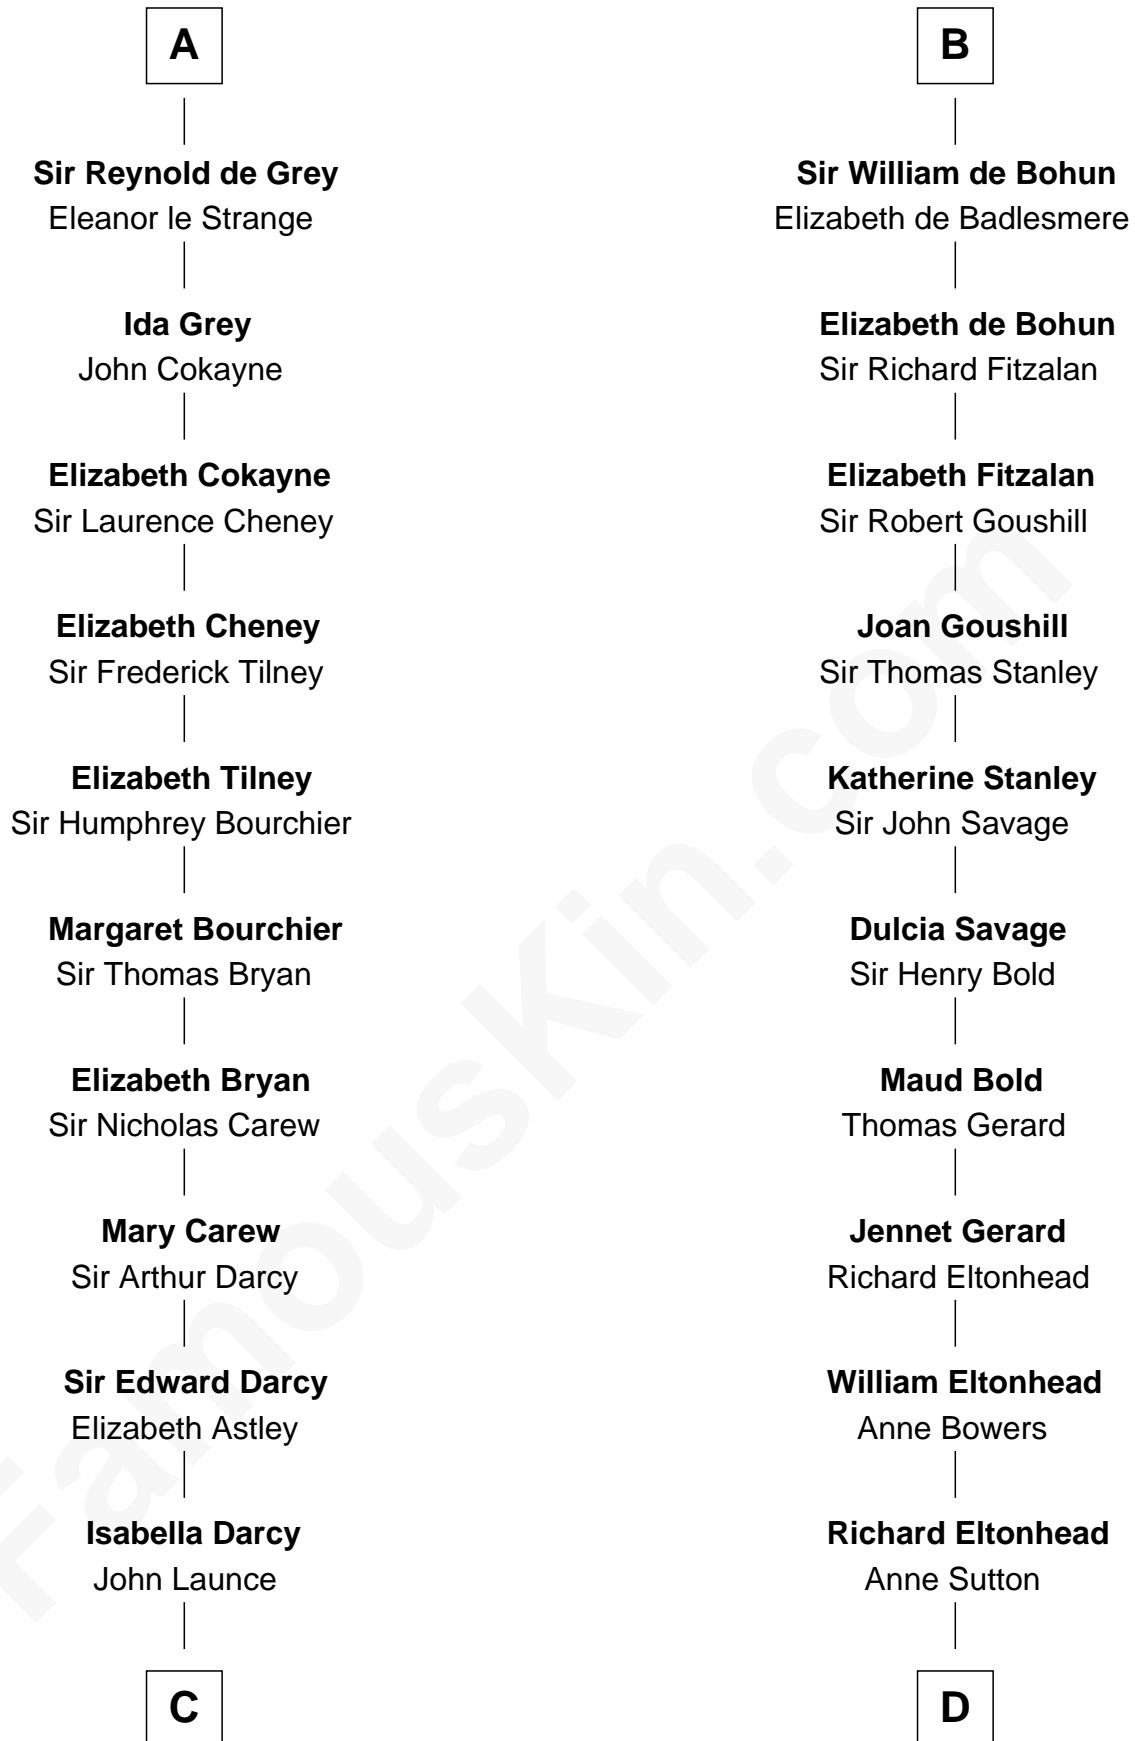

FamousKin.com

Relationship Chart of

Robert Treat Paine

Signer of the Declaration of Independence

21st cousin of

Henry Lee III

9th Governor of Virginia

C

Mary Launce
Rev. John Sherman

Abigail Sherman
Rev. Samuel Willard

Abigail Willard
Rev. Samuel Treat

Eunice Treat
Thomas Paine

Robert Treat Paine
Signer of Declaration of Independence

D

Alice Eltonhead
Henry Corbin