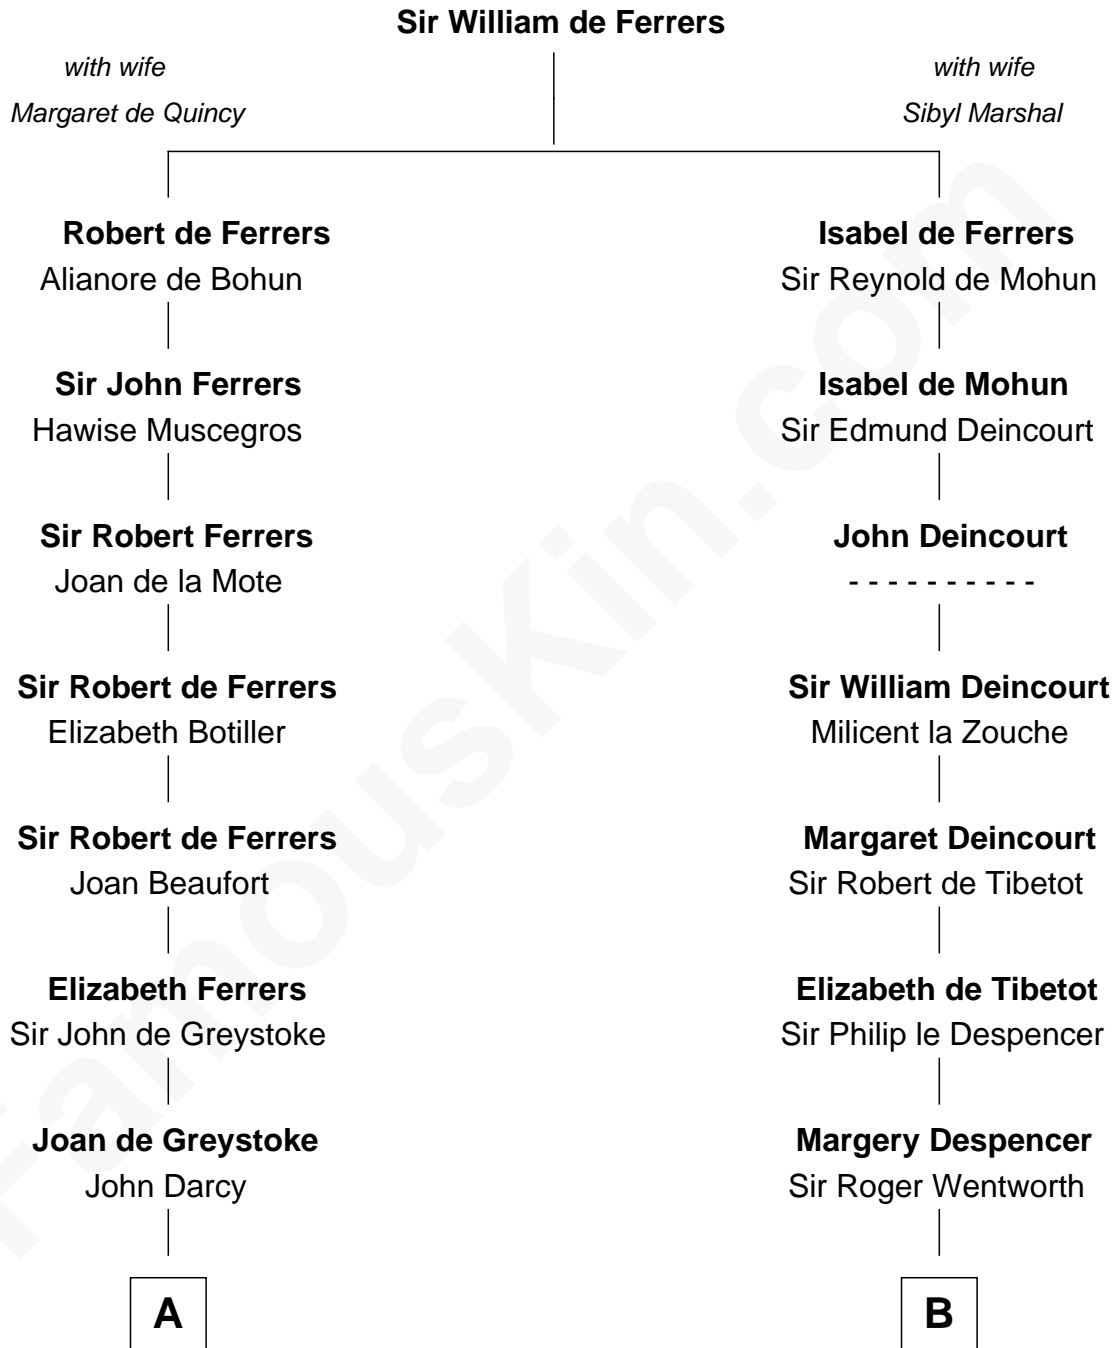

FamousKin.com

Relationship Chart of

Robert Treat Paine

Signer of the Declaration of Independence

17th cousin 2 times removed of

Henry Lee III

9th Governor of Virginia