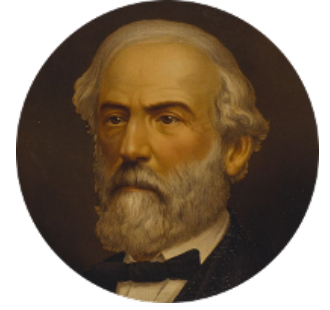

FamousKin.com

Relationship Chart of

Robert Treat Paine

Signer of the Declaration of Independence

14th cousin 5 times removed of

General Robert E. Lee

Confederate Army - U.S. Civil War

John de Botetourte

Maud FitzThomas

Probable

Maud Botetourt

Reynold Grey

Sir Henry de Grey

Elizabeth Talbot

Margaret de Grey

Sir John Darcy