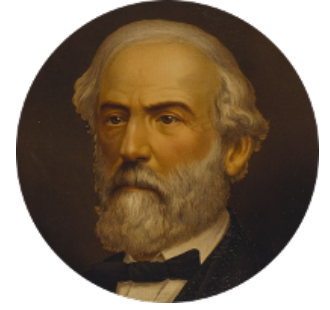

FamousKin.com

Relationship Chart of

Robert Treat Paine

Signer of the Declaration of Independence

18th cousin 1 time removed of

General Robert E. Lee

Confederate Army - U.S. Civil War

C

Eunice Treat
Thomas Paine

Robert Treat Paine
Signer of Declaration of Independence

D

Col. Henry Lee
Lucy Grymes

Maj. Gen. Henry Lee
Anne Hill Carter

General Robert E. Lee
Confederate Army - U.S. Civil War

FamousKin.com