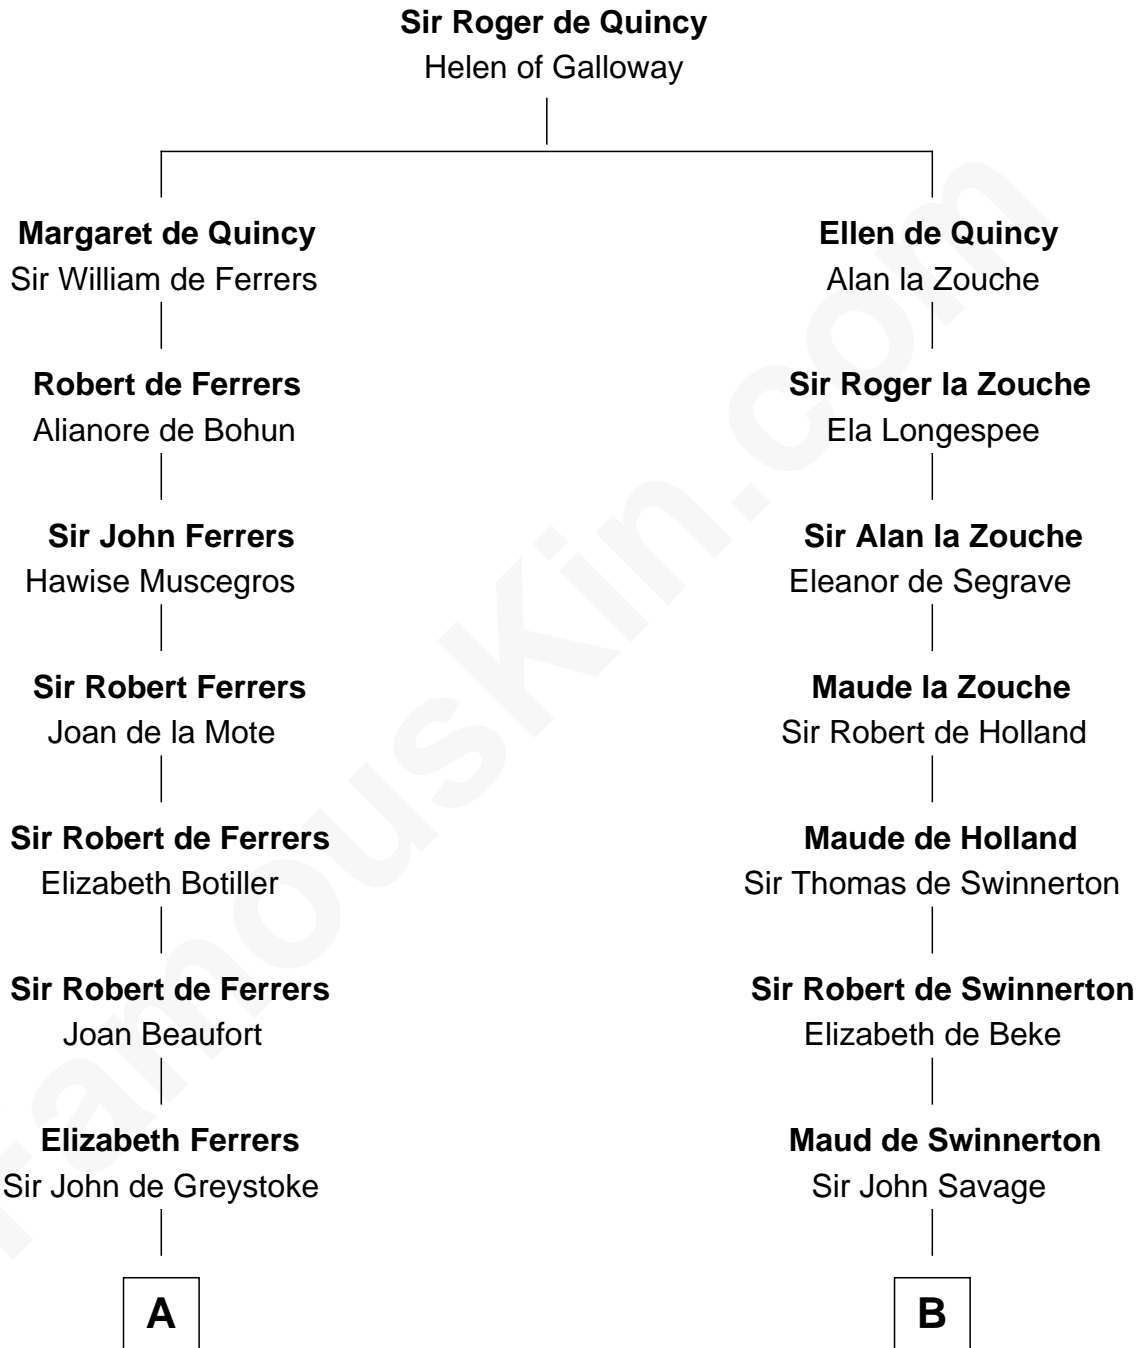

FamousKin.com

Relationship Chart of

Robert Treat Paine

Signer of the Declaration of Independence

18th cousin 1 time removed of

General Robert E. Lee

Confederate Army - U.S. Civil War

C

Eunice Treat
Thomas Paine

Robert Treat Paine
Signer of Declaration of Independence

D

Col. Henry Lee
Lucy Grymes

Maj. Gen. Henry Lee
Anne Hill Carter

General Robert E. Lee
Confederate Army - U.S. Civil War

FamousKin.com