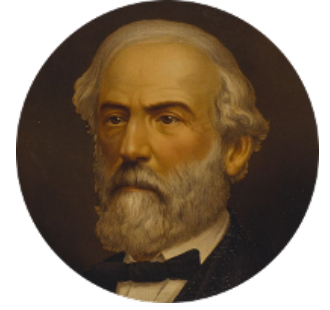

FamousKin.com

Relationship Chart of

Robert Treat Paine

Signer of the Declaration of Independence

14th cousin of

General Robert E. Lee

Confederate Army - U.S. Civil War

A

Mary Carew
Sir Arthur Darcy

Sir Edward Darcy
Elizabeth Astley

Isabella Darcy
John Launce

Mary Launce
Rev. John Sherman

Abigail Sherman
Rev. Samuel Willard

Abigail Willard
Rev. Samuel Treat

Eunice Treat
Thomas Paine