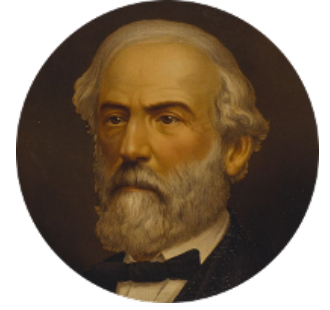

FamousKin.com

Relationship Chart of

Robert Treat Paine

Signer of the Declaration of Independence

17th cousin 2 times removed of

General Robert E. Lee

Confederate Army - U.S. Civil War

William de Odingsells

Ela FitzWalter

Ida de Odingsells
Sir Roger de Herdeburgh

Ela Herdeburgh
Sir William de Boteler

Ankaret le Boteler
John le Strange

Eleanor le Strange
Sir Reynold de Grey

Ida Grey
John Cokayne

Elizabeth Cokayne
Sir Laurence Cheney