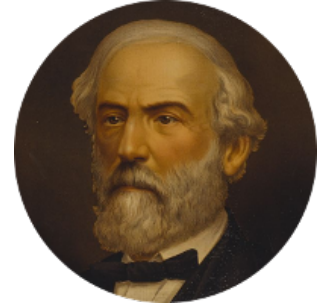

FamousKin.com

Relationship Chart of

Robert Treat Paine

Signer of the Declaration of Independence

21st cousin of

General Robert E. Lee

Confederate Army - U.S. Civil War

C

Mary Launce
Rev. John Sherman

Abigail Sherman
Rev. Samuel Willard

Abigail Willard
Rev. Samuel Treat

Eunice Treat
Thomas Paine

Robert Treat Paine
Signer of Declaration of Independence

D

Elizabeth Randolph
Richard Bland