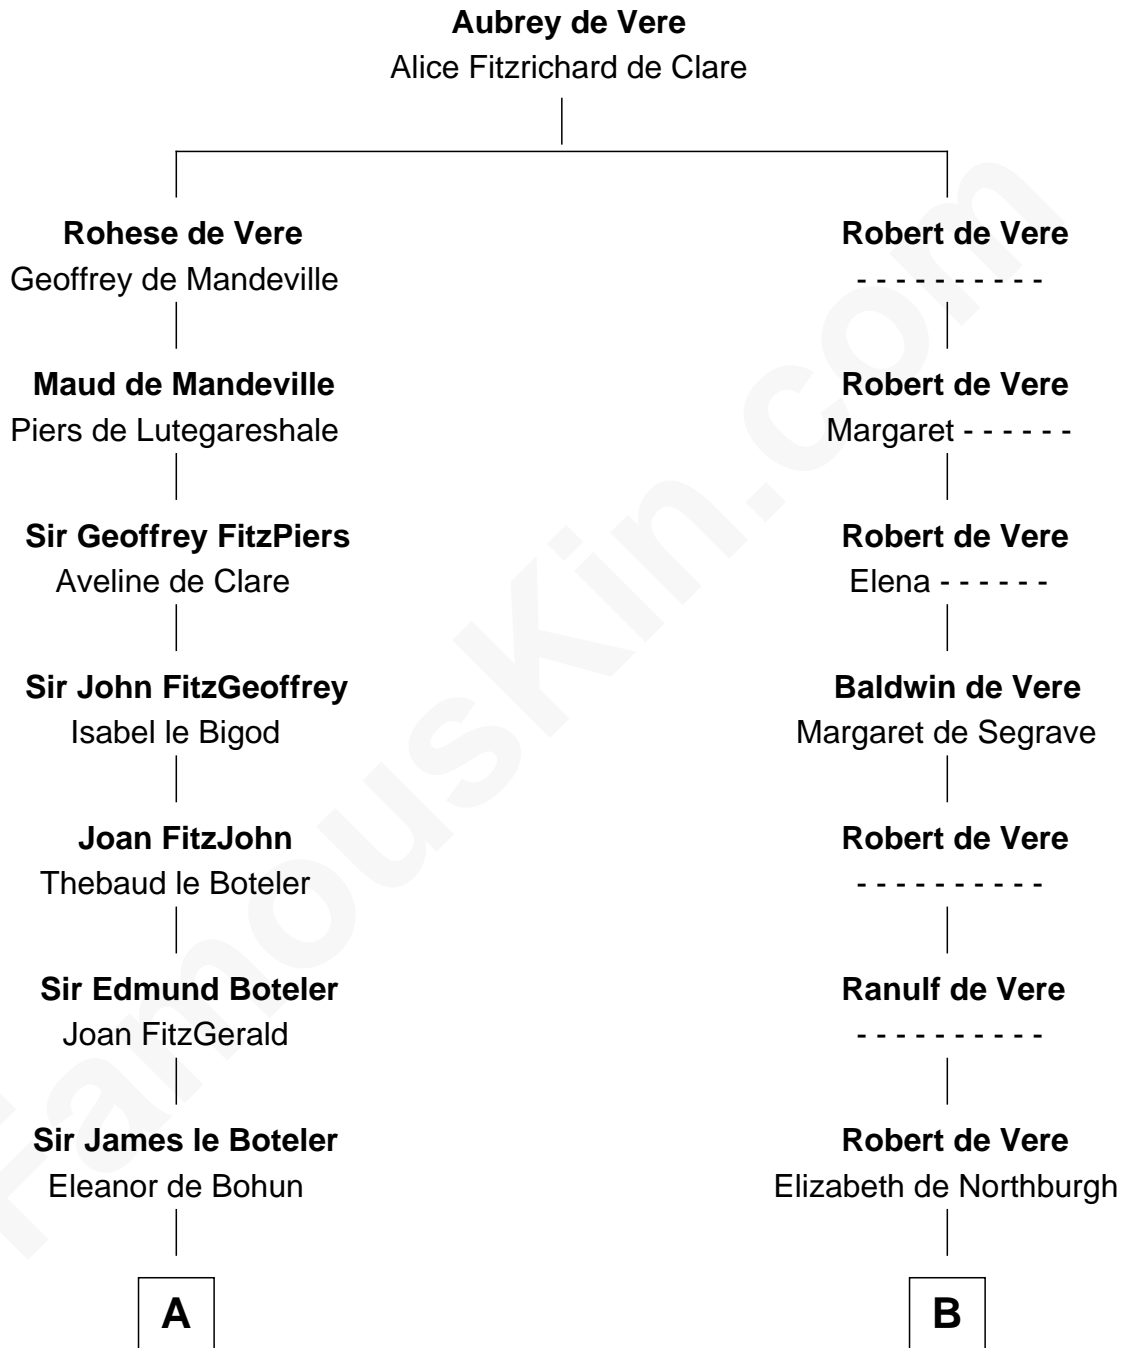

FamousKin.com

Relationship Chart of

Robert Treat Paine

Signer of the Declaration of Independence

21st cousin of

General Robert E. Lee

Confederate Army - U.S. Civil War

C

Mary Launce
Rev. John Sherman

Abigail Sherman
Rev. Samuel Willard

Abigail Willard
Rev. Samuel Treat

Eunice Treat
Thomas Paine

Robert Treat Paine
Signer of Declaration of Independence

D

Elizabeth Randolph
Richard Bland