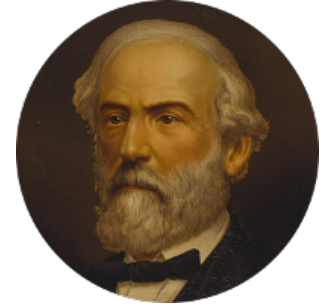

FamousKin.com

Relationship Chart of

Robert Treat Paine

Signer of the Declaration of Independence

17th cousin 3 times removed of

General Robert E. Lee

Confederate Army - U.S. Civil War

C

—
Mary Bland

Henry Lee
—

Col. Henry Lee

Lucy Grymes
—

Maj. Gen. Henry Lee

Anne Hill Carter
—

General Robert E. Lee

Confederate Army - U.S. Civil War