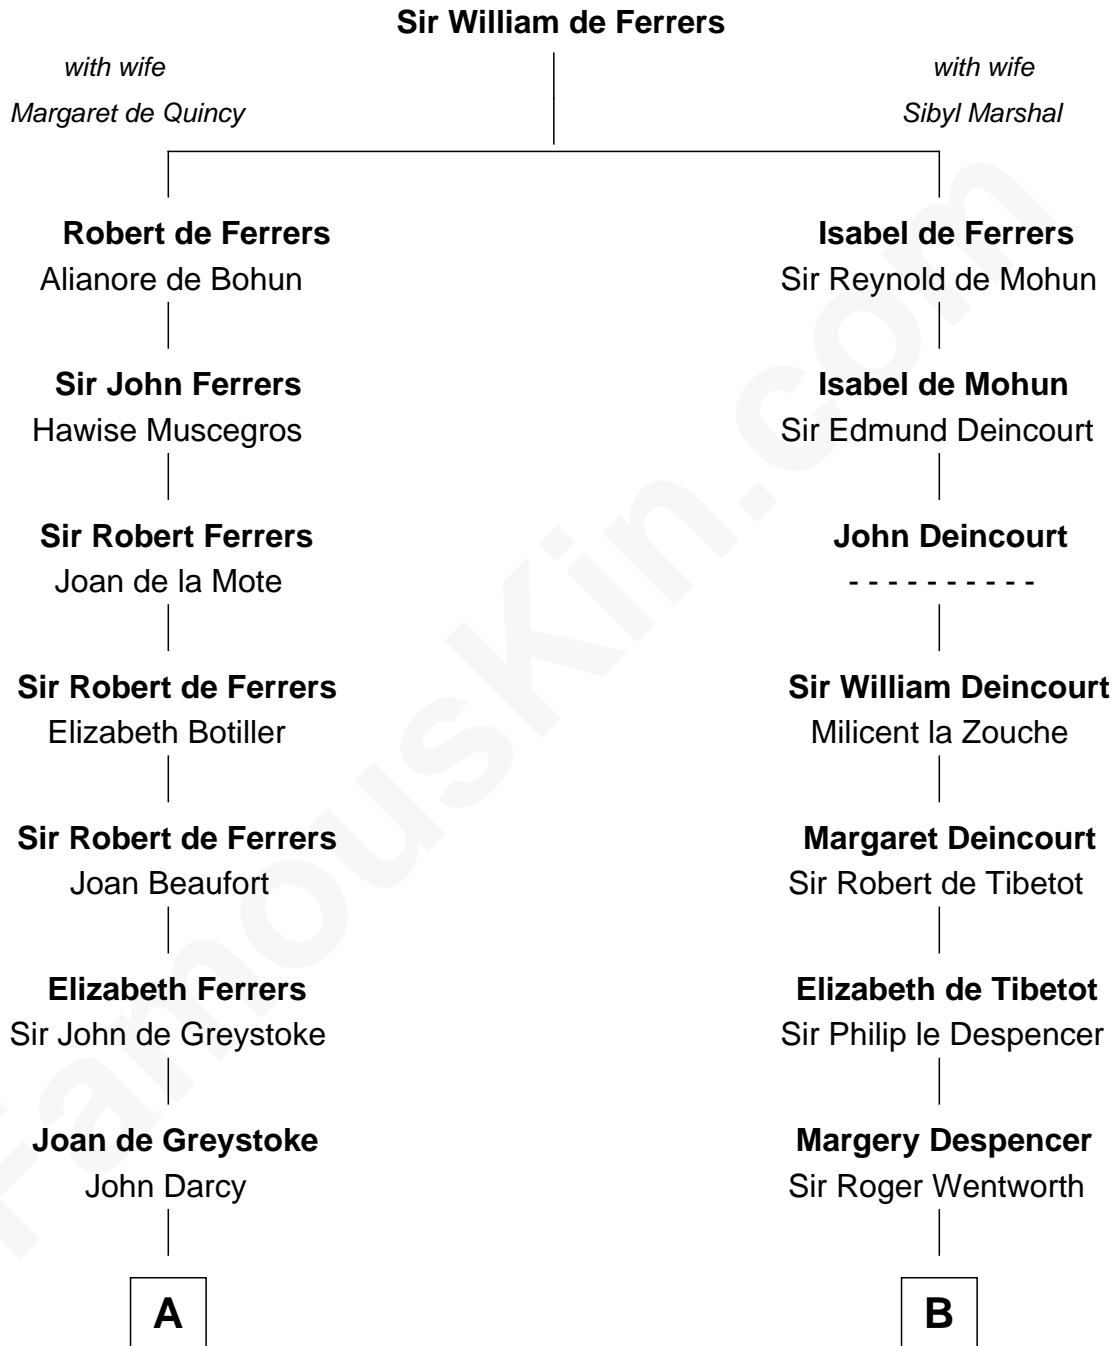

FamousKin.com

Relationship Chart of

Robert Treat Paine

Signer of the Declaration of Independence

17th cousin 3 times removed of

General Robert E. Lee

Confederate Army - U.S. Civil War

C