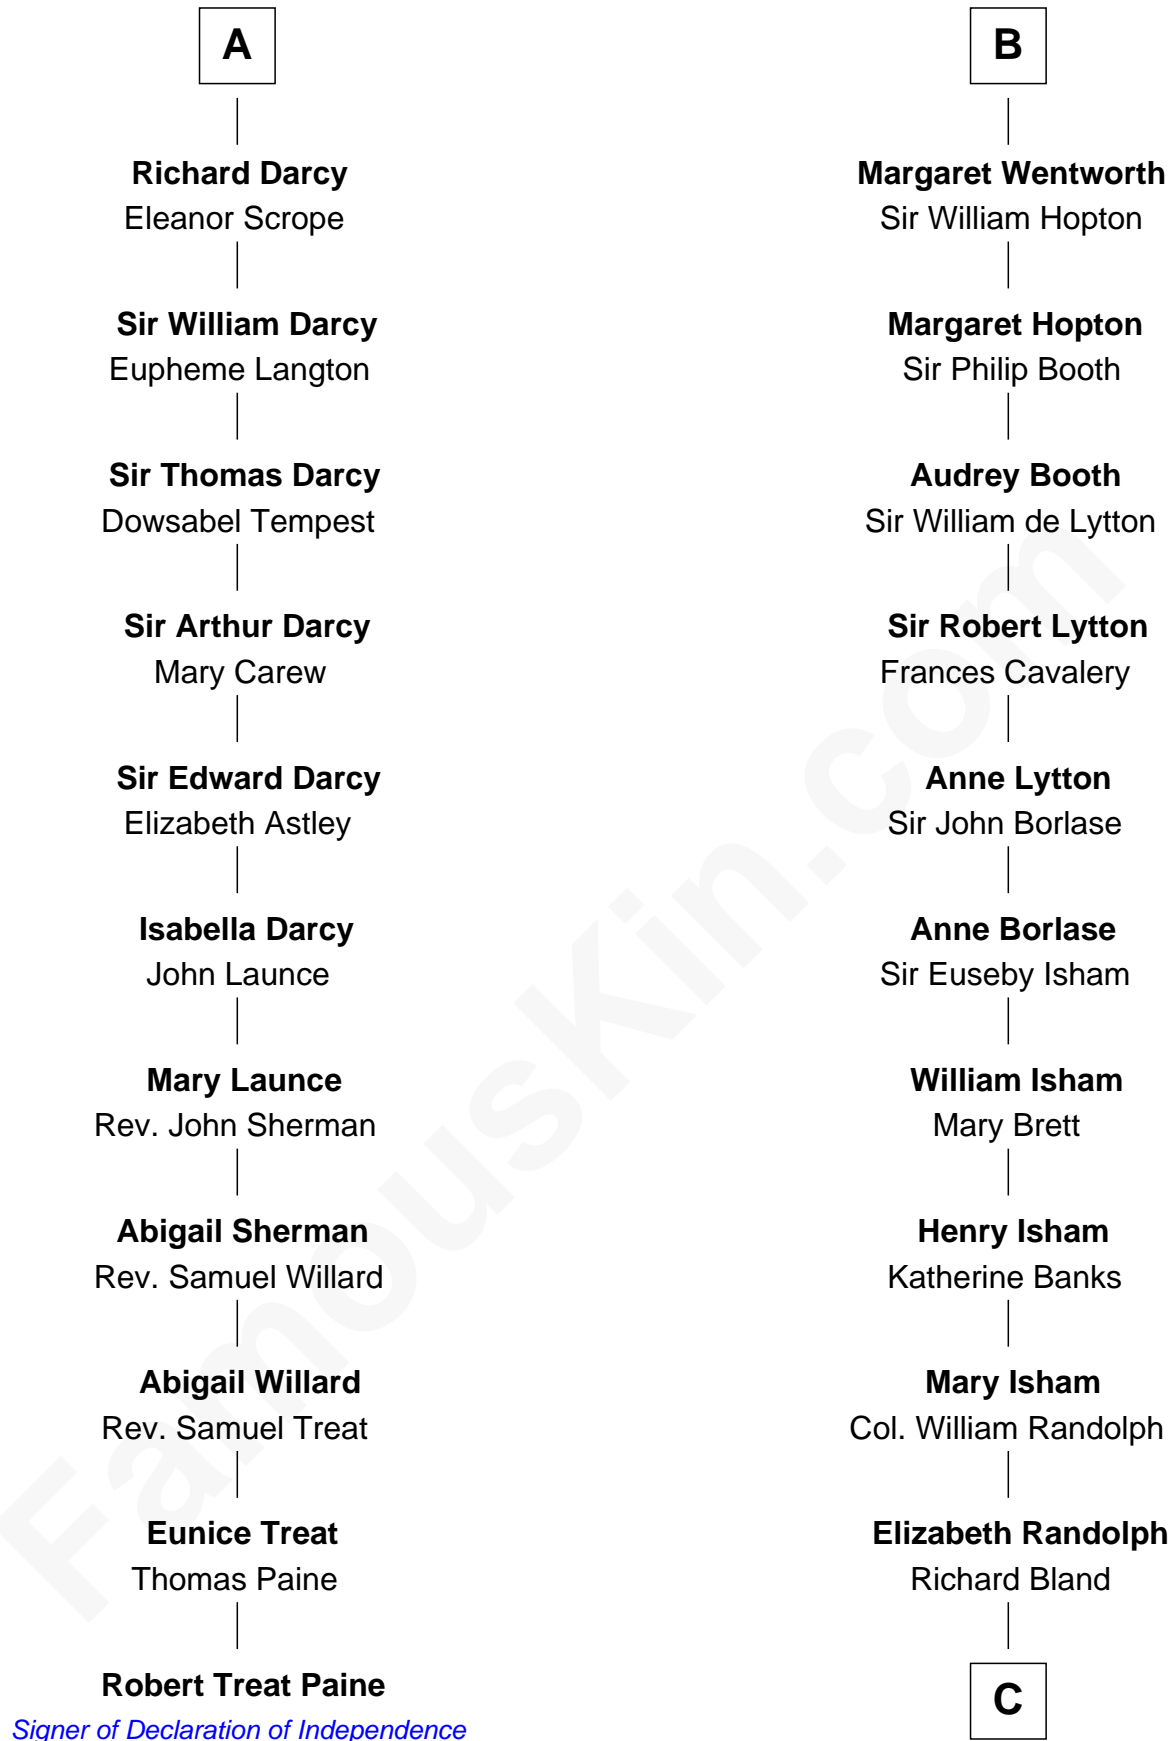

FamousKin.com

Relationship Chart of

Robert Treat Paine

Signer of the Declaration of Independence

17th cousin 3 times removed of

General Robert E. Lee

Confederate Army - U.S. Civil War

C

—
Mary Bland

Henry Lee
—

Col. Henry Lee

Lucy Grymes
—

Maj. Gen. Henry Lee

Anne Hill Carter
—

General Robert E. Lee

Confederate Army - U.S. Civil War