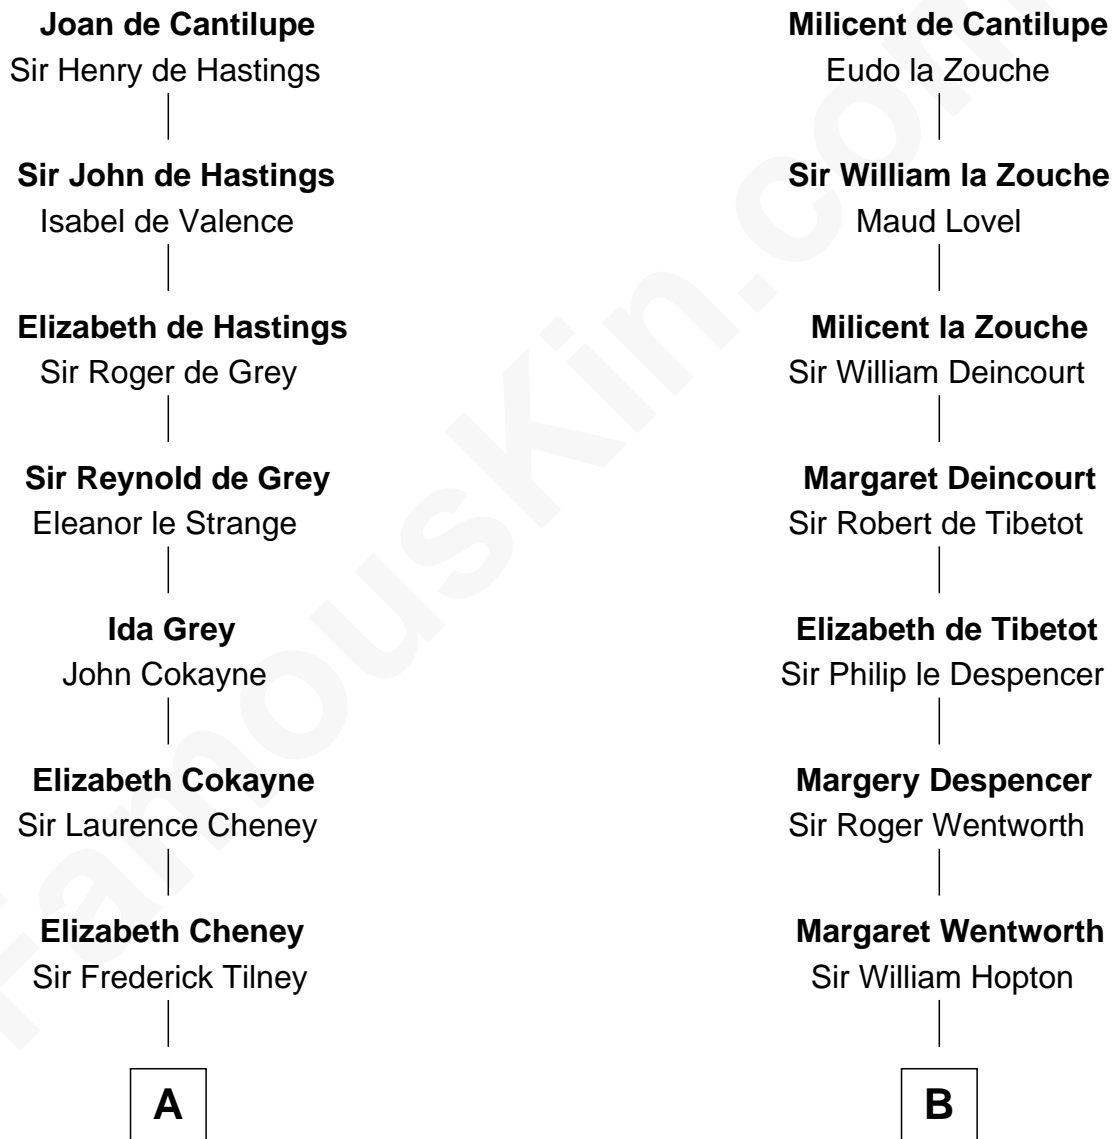

Sir William de Cantilupe

Eve de Braiose