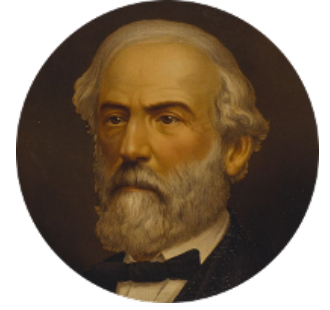

FamousKin.com

Relationship Chart of

Robert Treat Paine

Signer of the Declaration of Independence

14th cousin of

General Robert E. Lee

Confederate Army - U.S. Civil War

Sir William de Bohun
Elizabeth de Badlesmere

A

Mary Carew
Sir Arthur Darcy

Sir Edward Darcy
Elizabeth Astley

Isabella Darcy
John Launce

Mary Launce
Rev. John Sherman

Abigail Sherman
Rev. Samuel Willard

Abigail Willard
Rev. Samuel Treat

Eunice Treat
Thomas Paine