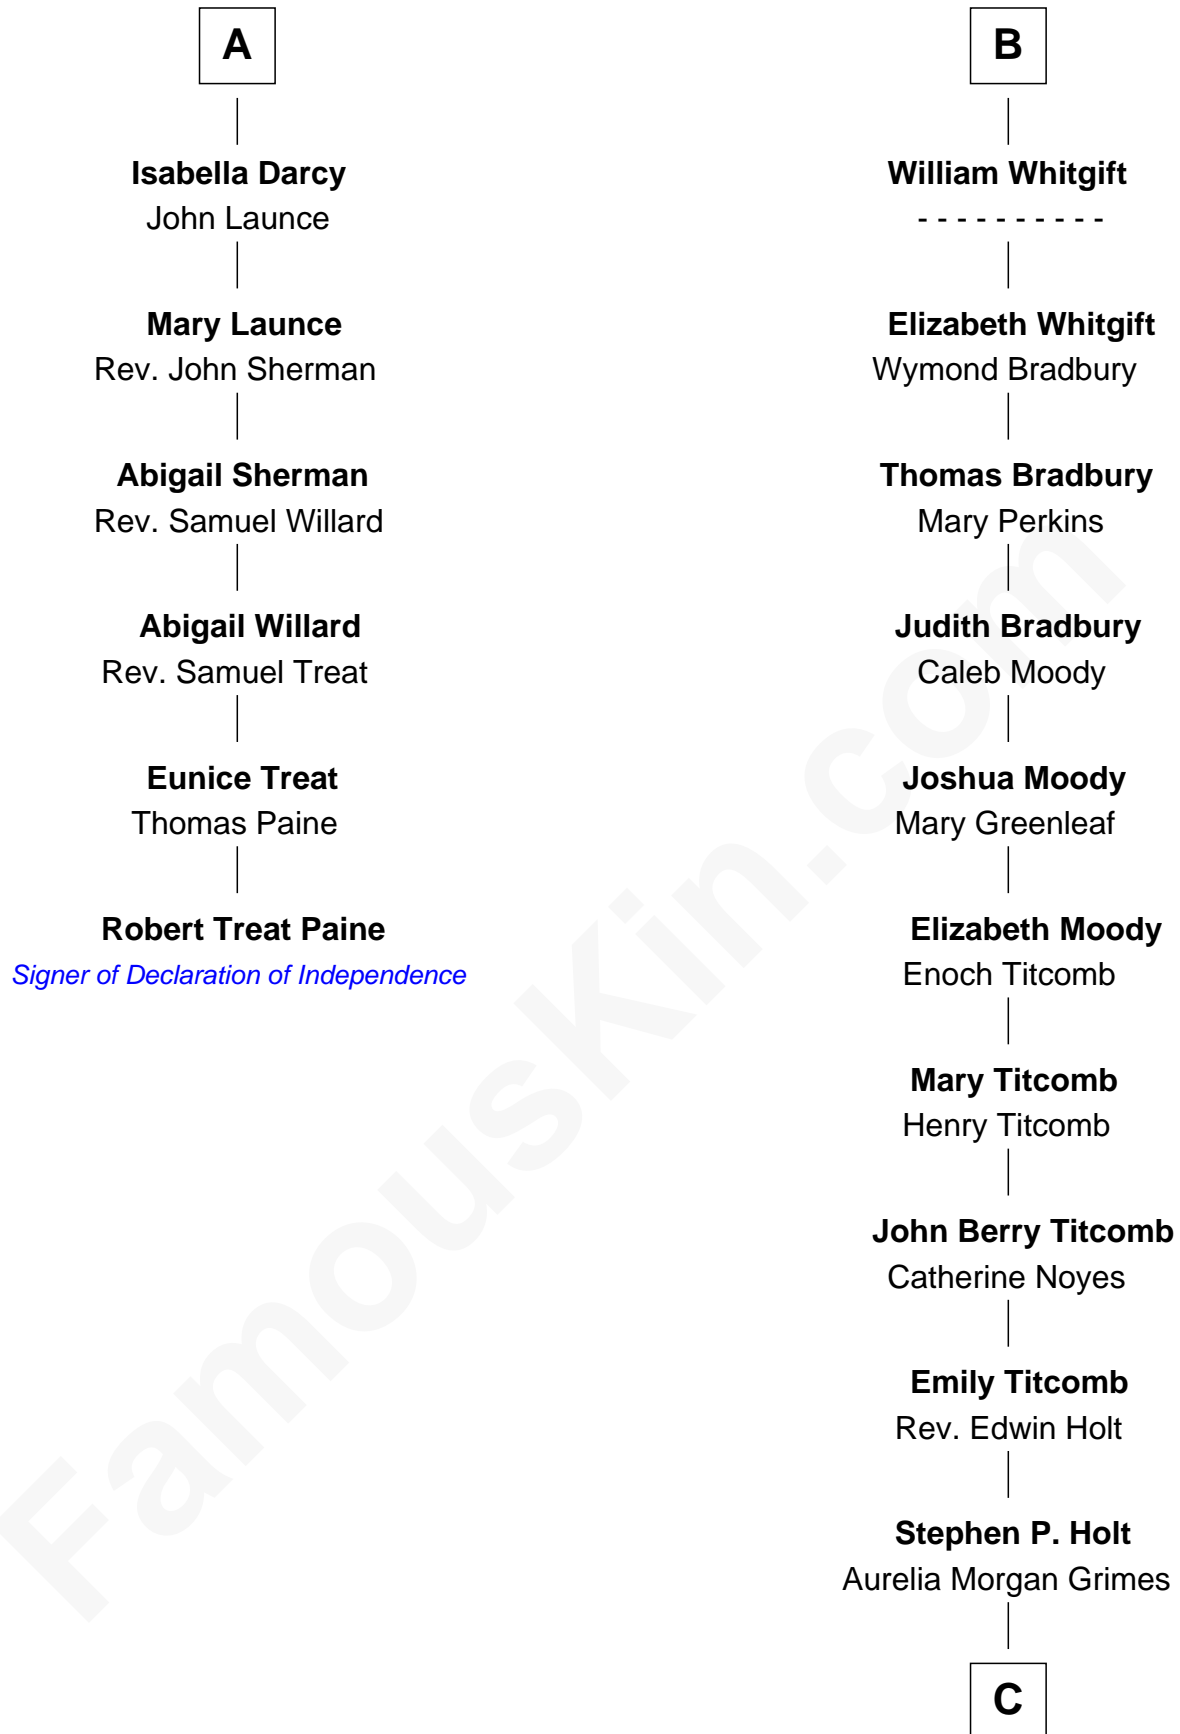

FamousKin.com

Relationship Chart of

Robert Treat Paine

Signer of the Declaration of Independence

12th cousin 8 times removed of

Linda Hamilton

TV and Movie Actress

C

Taylor Holt
Frances Kyle

Dr. Richard Huckstep Holt
Mildred Alberta Derby

Barbara Kyle Holt
Dr. Carroll Stanford Hamilton

Linda Hamilton
TV and Movie Actress