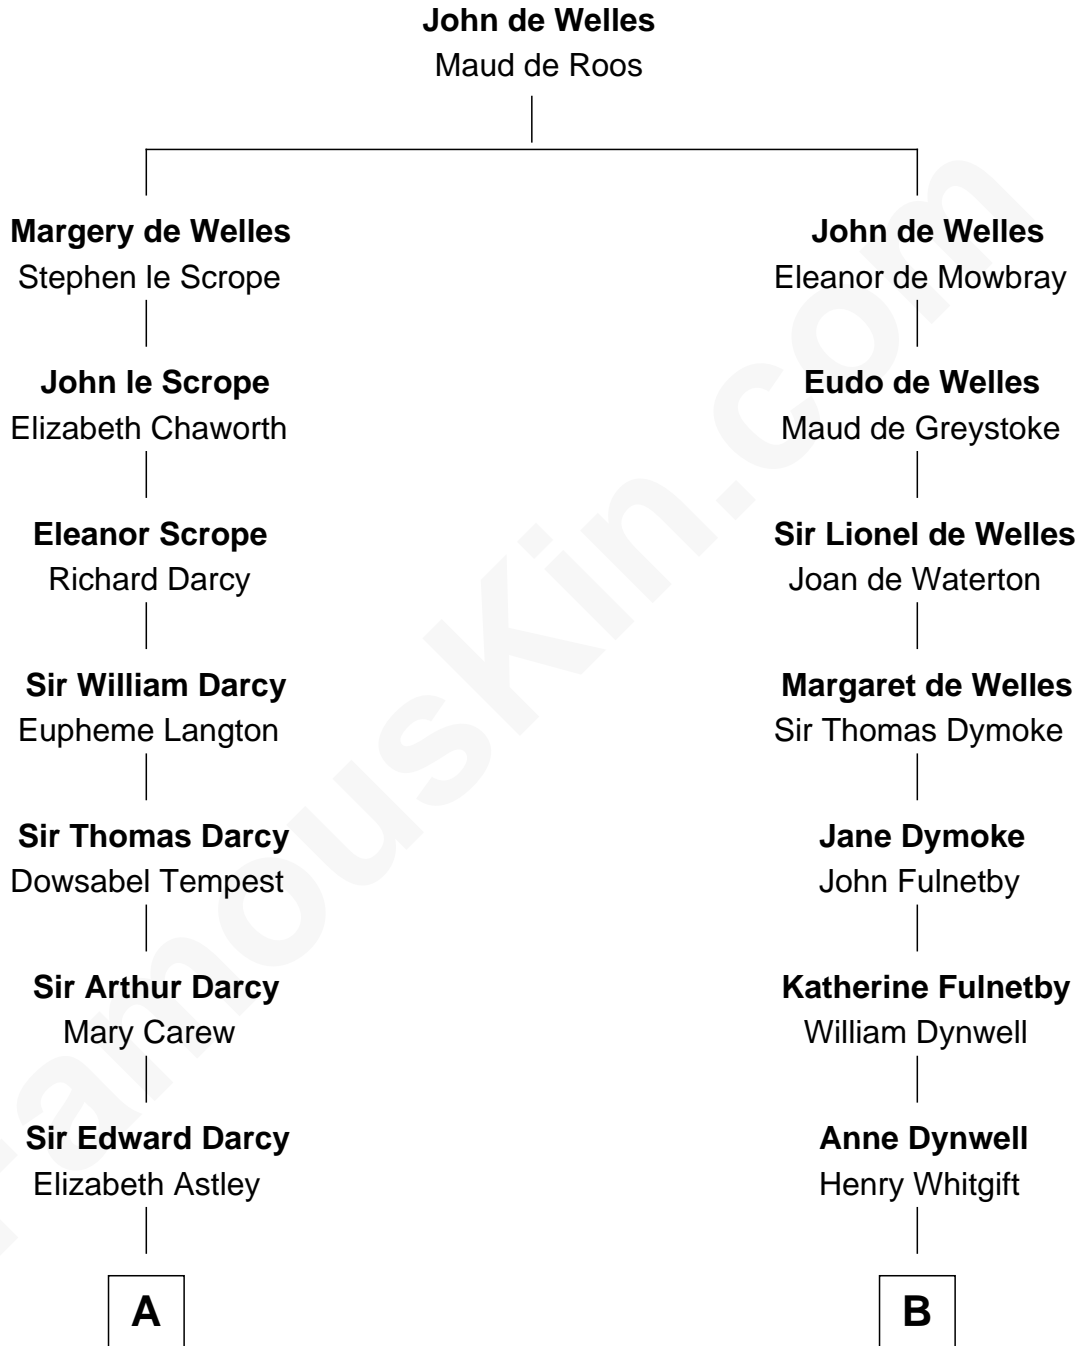

FamousKin.com

Relationship Chart of

Robert Treat Paine

Signer of the Declaration of Independence

12th cousin 8 times removed of

Linda Hamilton

TV and Movie Actress

C

Taylor Holt
Frances Kyle

Dr. Richard Huckstep Holt
Mildred Alberta Derby

Barbara Kyle Holt
Dr. Carroll Stanford Hamilton

Linda Hamilton
TV and Movie Actress