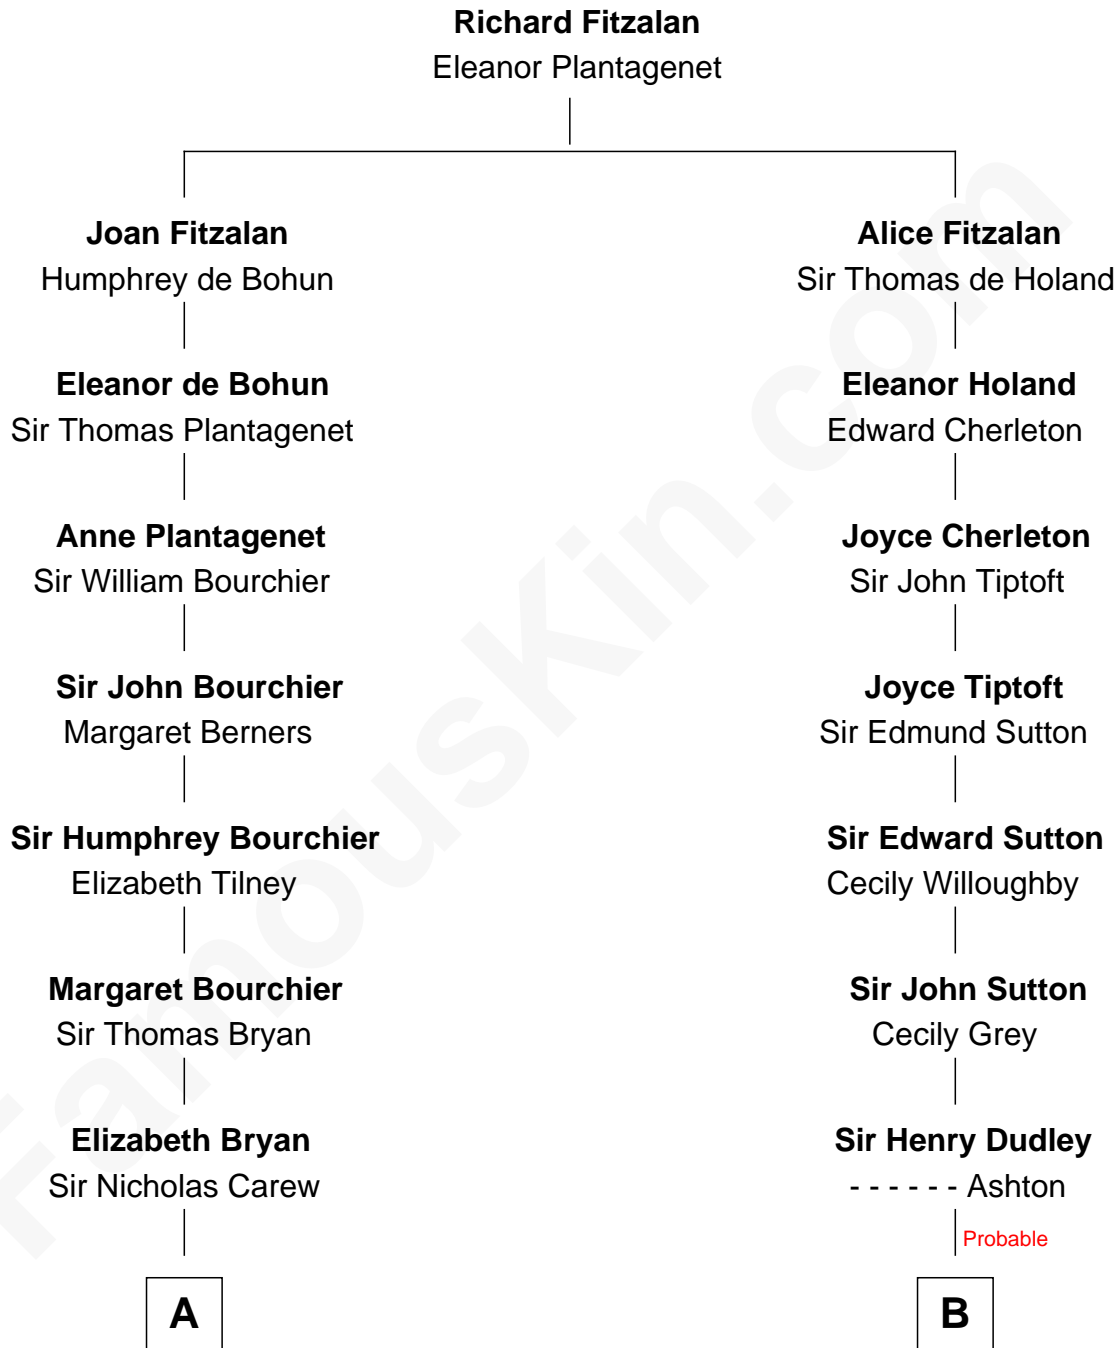

## Relationship Chart of

### Robert Treat Paine

*Signer of the Declaration of Independence*

14th cousin 6 times removed of

**Keri Russell**

*TV and Movie Actress*

**C**

**Karl Joseph Fish**  
Mary Emma McNeil

**Emma Inez Fish**  
Kermit Sylvester Stephens