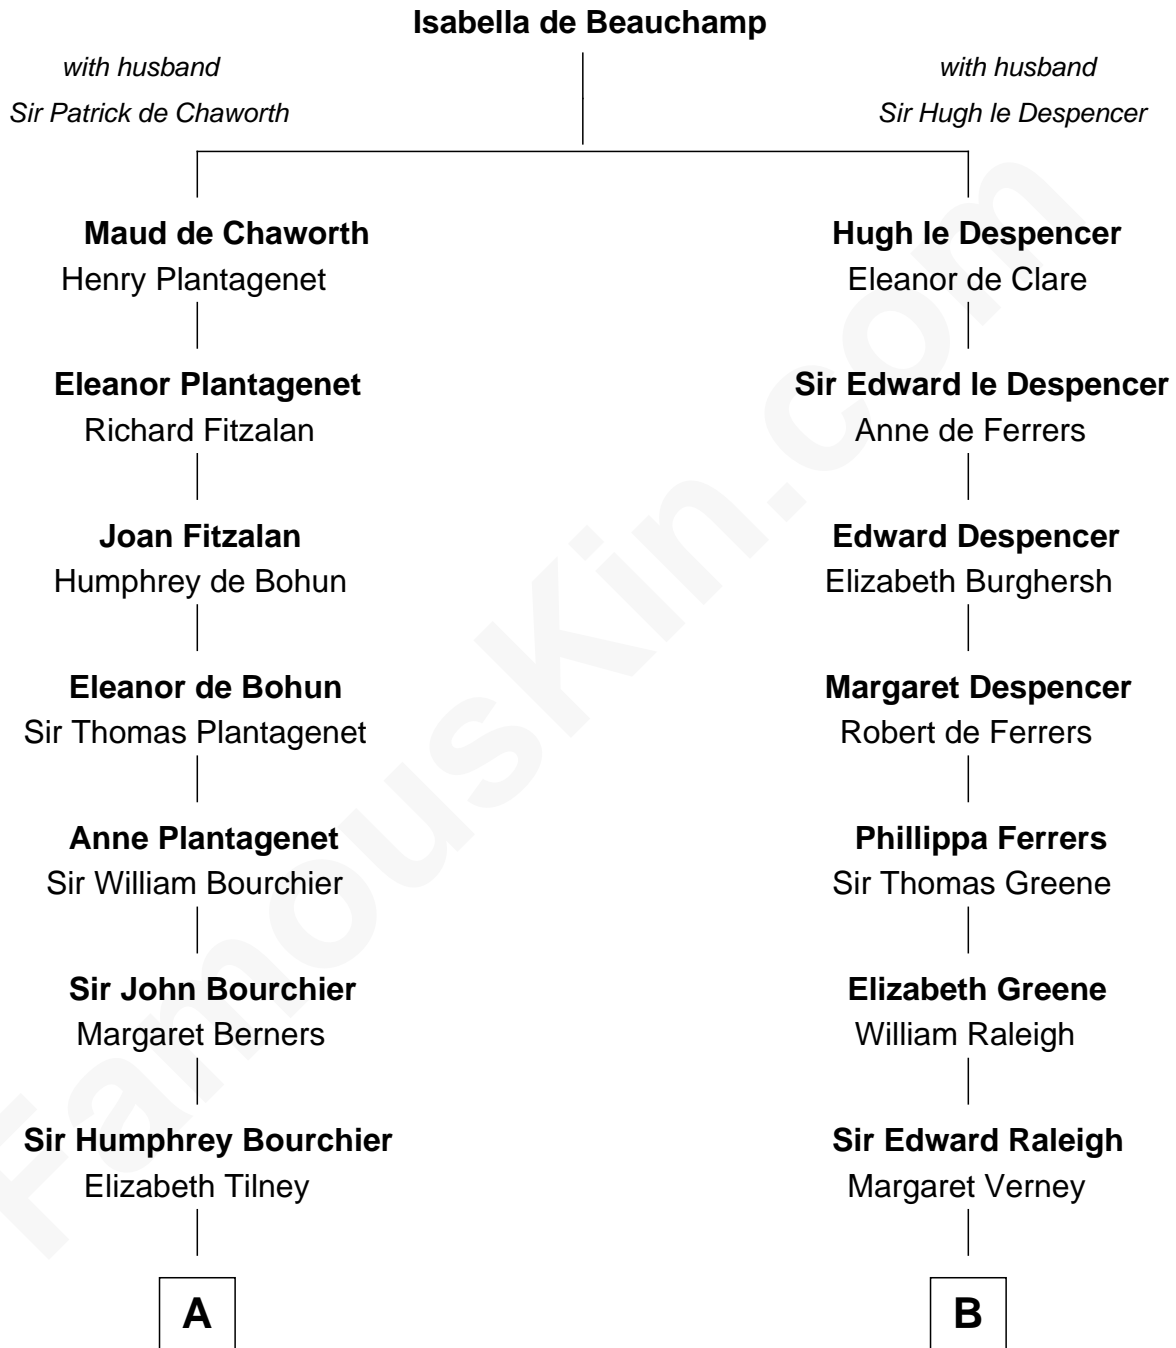

FamousKin.com

Relationship Chart of

Robert Treat Paine

Signer of the Declaration of Independence

16th cousin 5 times removed of

Amelia Earhart
Aviation Pioneer

C

Dr. Ephraim Otis

Mary Cornell

Isaac Otis

Caroline Abigail Curtis

Alfred Gideon Otis

Amelia Josephine Harres

Amelia Otis

Edwin Stanton Earhart

Amelia Earhart