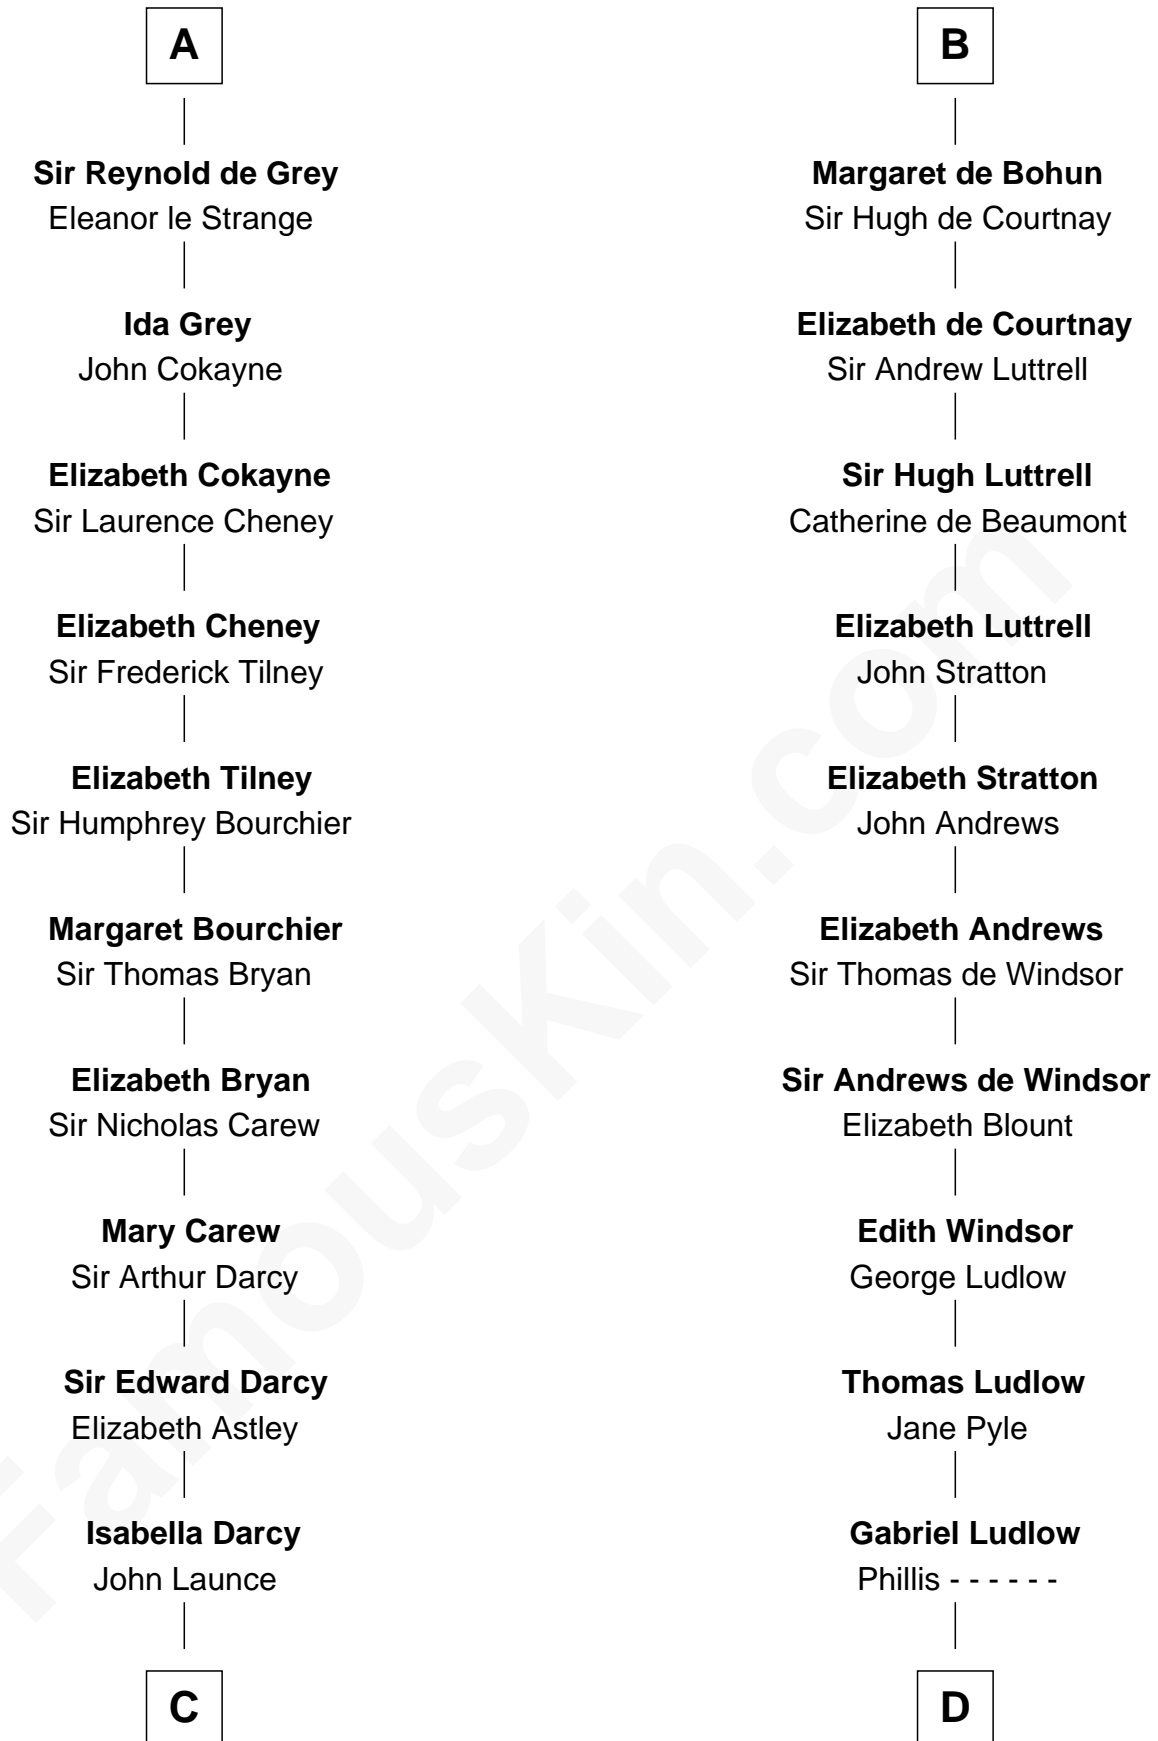

FamousKin.com

Relationship Chart of

Robert Treat Paine

Signer of the Declaration of Independence

21st cousin of

William Henry Harrison

9th U.S. President

C

Mary Launce
Rev. John Sherman

Abigail Sherman
Rev. Samuel Willard

Abigail Willard
Rev. Samuel Treat

Eunice Treat
Thomas Paine

Robert Treat Paine
Signer of Declaration of Independence

D

Sarah Ludlow
Col. John Carter

Col. Robert Carter
Elizabeth Landon

Anne Carter
Benjamin Harrison

Benjamin Harrison
Elizabeth Bassett

William Henry Harrison
9th U.S. President