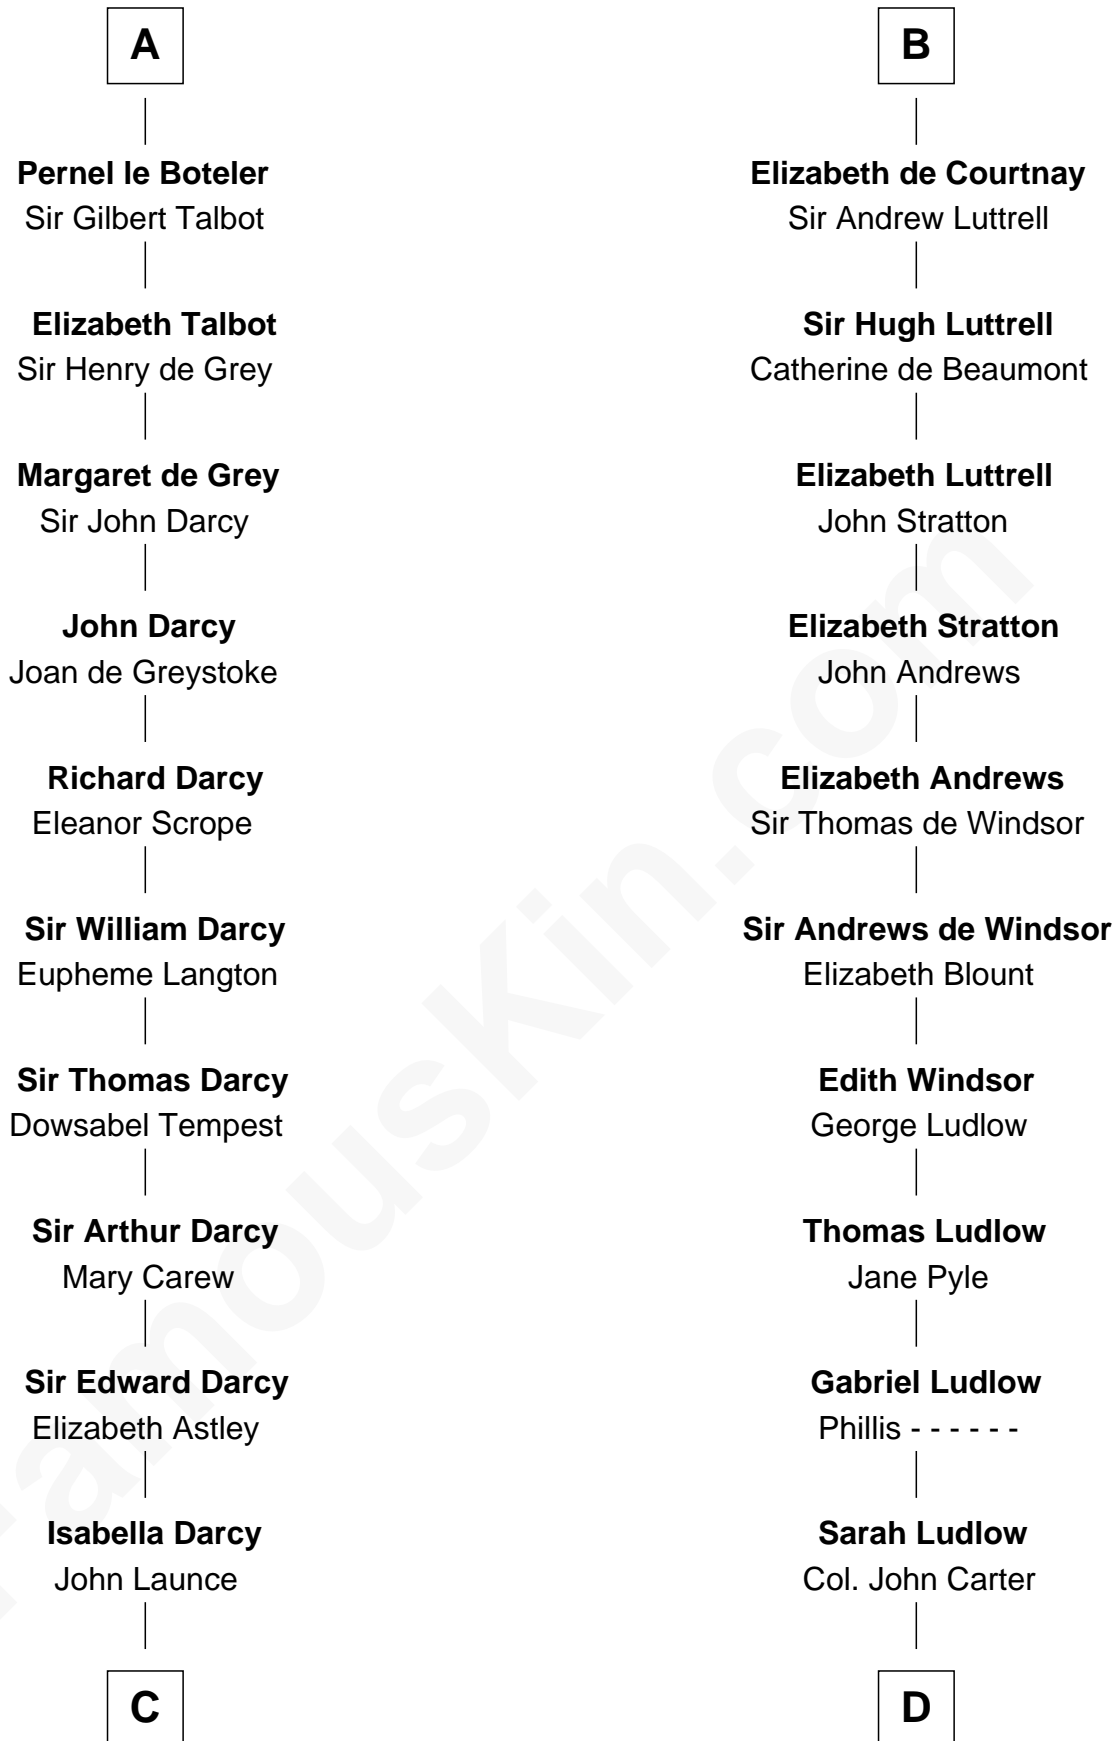

FamousKin.com

Relationship Chart of

Robert Treat Paine

Signer of the Declaration of Independence

20th cousin 1 time removed of

William Henry Harrison

9th U.S. President

C

Mary Launce
Rev. John Sherman

Abigail Sherman
Rev. Samuel Willard

Abigail Willard
Rev. Samuel Treat

Eunice Treat
Thomas Paine

Robert Treat Paine
Signer of Declaration of Independence

D

Col. Robert Carter
Elizabeth Landon

Anne Carter
Benjamin Harrison

Benjamin Harrison
Elizabeth Bassett

William Henry Harrison
9th U.S. President

FamousKin.com