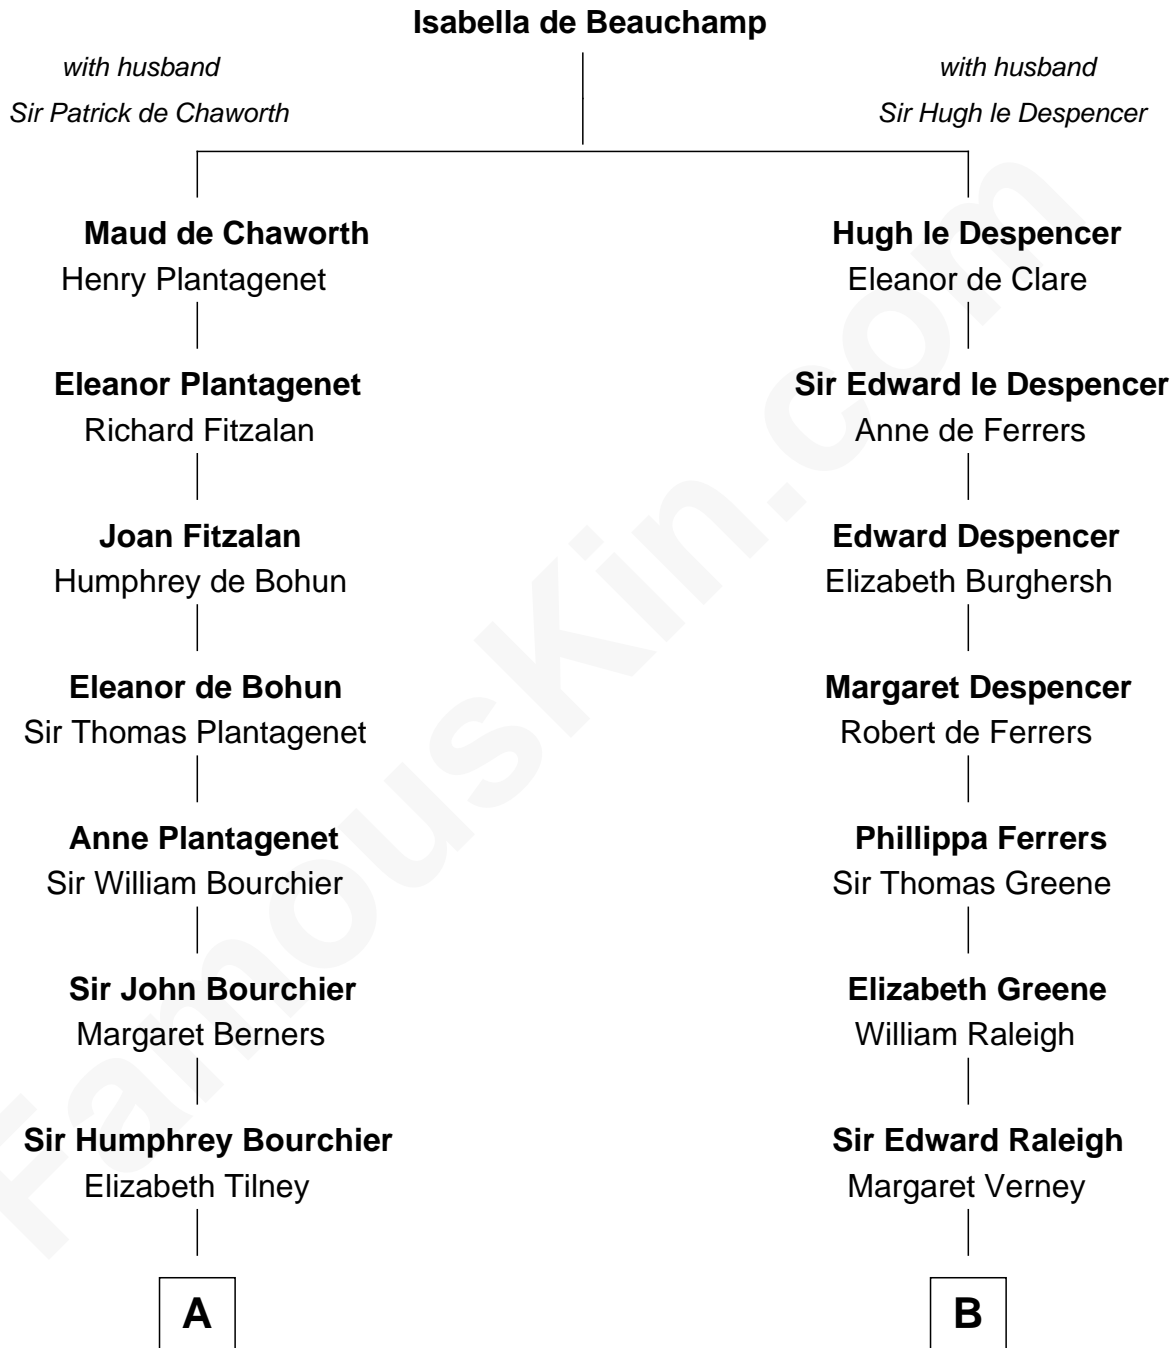

FamousKin.com

Relationship Chart of

Robert Treat Paine

Signer of the Declaration of Independence

16th cousin 2 times removed of

Joseph Wharton

Founder of the Wharton School of Business

C

Deborah Fisher

William Wharton

Joseph Wharton

Founder, Wharton School of Business

FamousKin.com