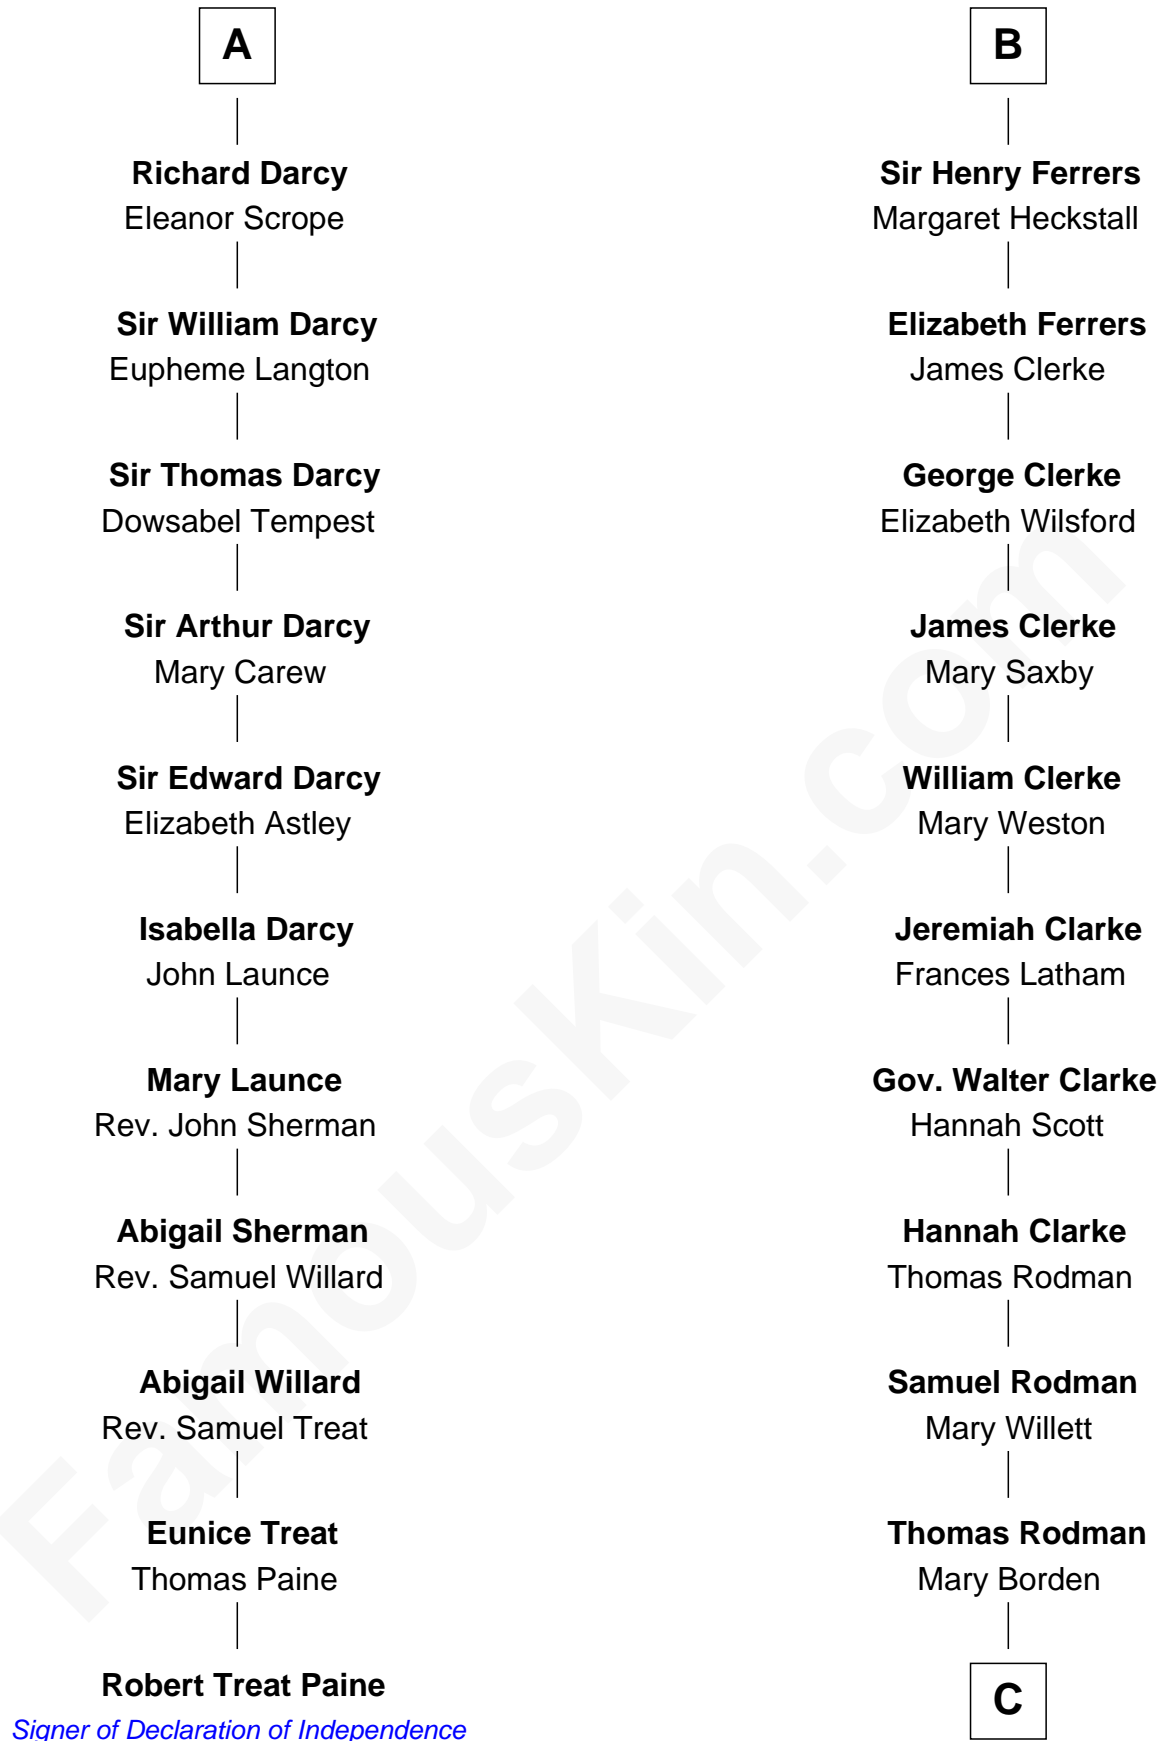

### Robert Treat Paine

*Signer of the Declaration of Independence*

17th cousin 2 times removed of

**Joan de Greystoke**

John Darcy

**A**

**Sir William de Ferrers**

Anne Duward

**Sir William de Ferrers**

de Segrave

**Henry de Ferrers**

Isabel de Verdun

**Sir William de Ferrers**

Margaret de Ufford

**Sir Henry de Ferrers**

Joan de Poynings

**Sir William Ferrers**

Philippa Clifford

**Sir Thomas Ferrers**

Elizabeth Freville

**B**

C

**Hannah Rodman**  
Samuel Rowland Fisher

**Deborah Fisher**  
William Wharton

**Joseph Wharton**  
*Founder, Wharton School of Business*

FamousKin.com