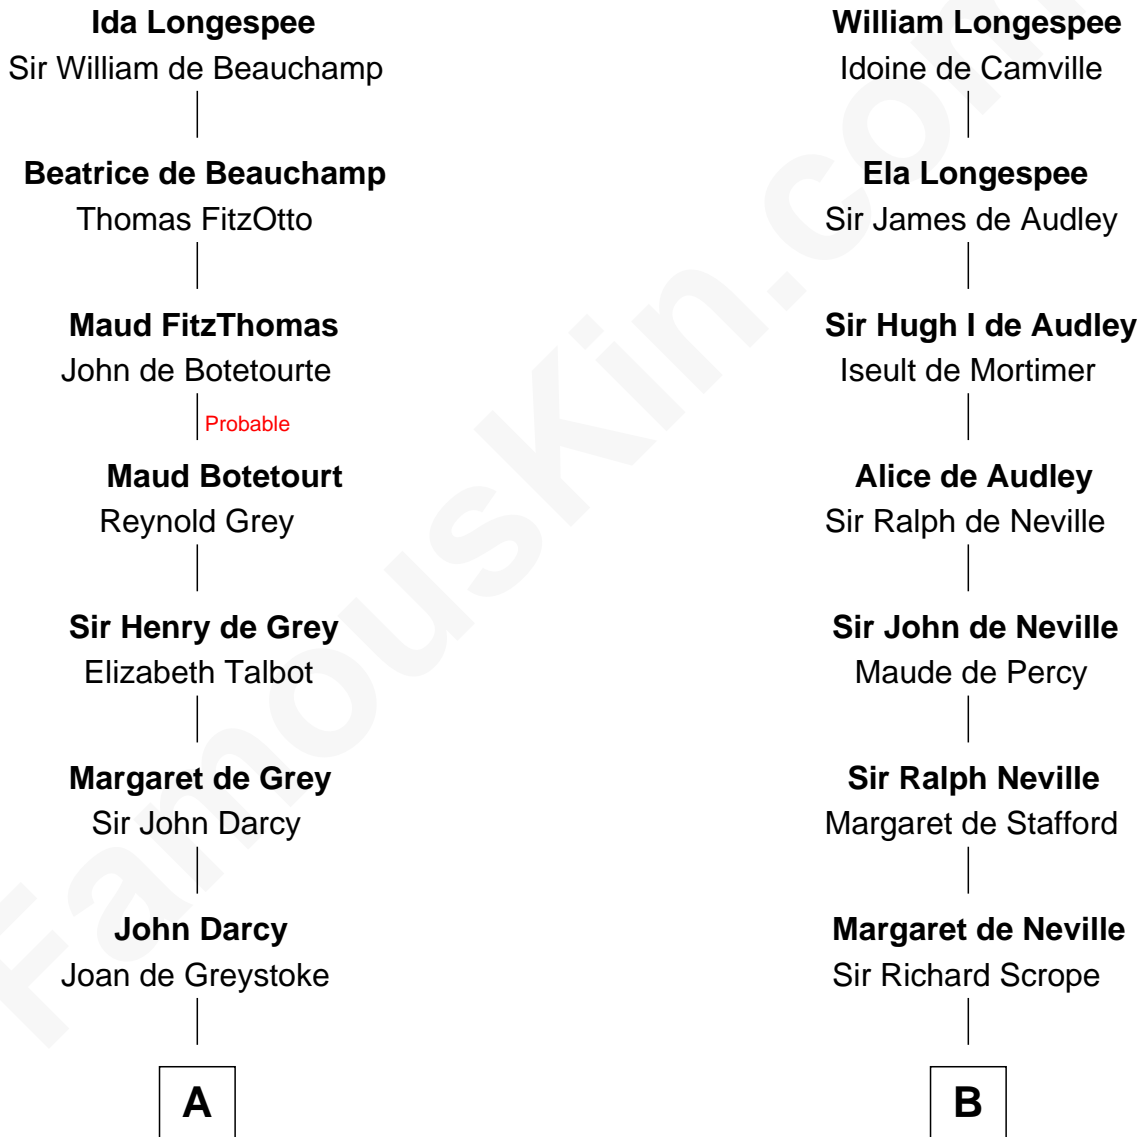

## Relationship Chart of

### Robert Treat Paine

*Signer of the Declaration of Independence*

17th cousin of

### Benjamin Harrison V

*Signer of the Declaration of Independence*

#### Sir William Longespee

Ela of Salisbury

**A**

**Richard Darcy**  
Eleanor Scrope

**Sir William Darcy**  
Eupheme Langton

**Sir Thomas Darcy**  
Dowsabel Tempest

**Sir Arthur Darcy**  
Mary Carew

**Sir Edward Darcy**  
Elizabeth Astley