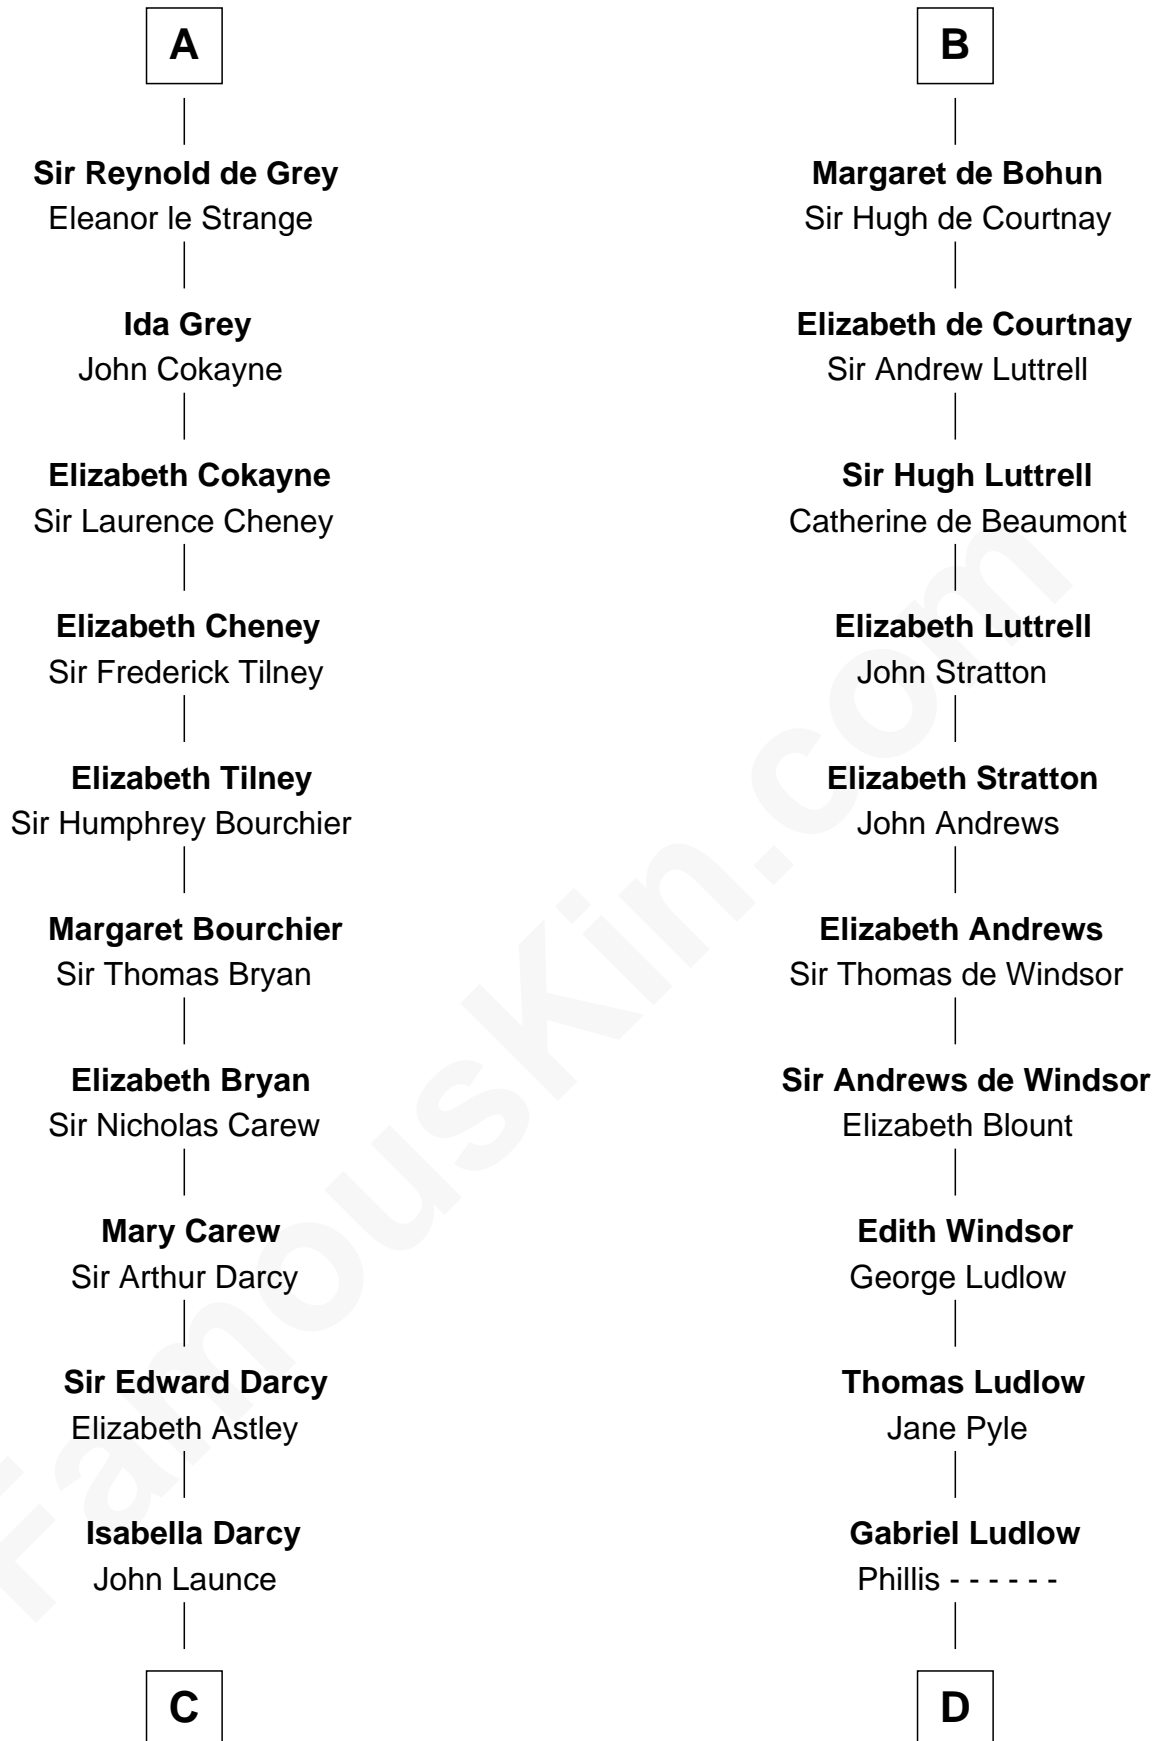

FamousKin.com

Relationship Chart of

Robert Treat Paine

Signer of the Declaration of Independence

20th cousin 1 time removed of

Benjamin Harrison V

Signer of the Declaration of Independence

C

Mary Launce
Rev. John Sherman

Abigail Sherman
Rev. Samuel Willard

Abigail Willard
Rev. Samuel Treat

Eunice Treat
Thomas Paine

Robert Treat Paine
Signer of Declaration of Independence

D

Sarah Ludlow
Col. John Carter

Col. Robert Carter
Elizabeth Landon

Anne Carter
Benjamin Harrison

Benjamin Harrison V
Signer of Declaration of Independence