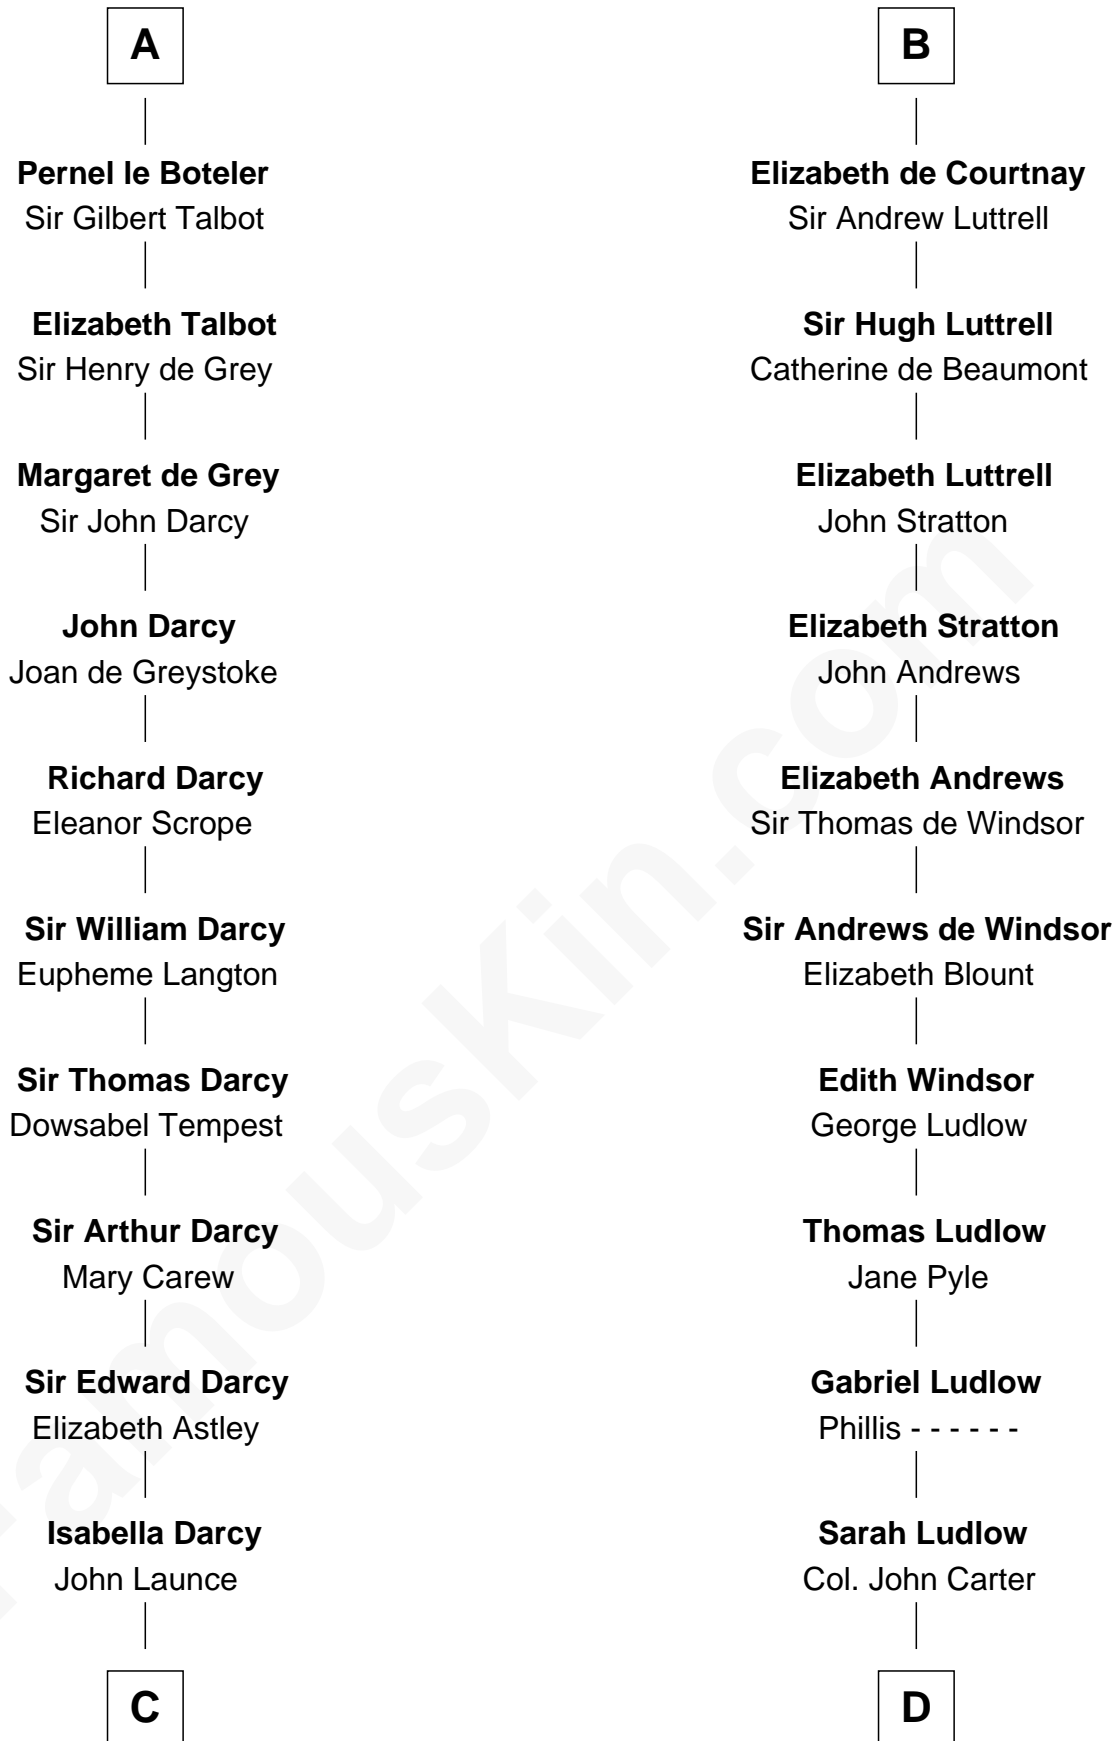

FamousKin.com

Relationship Chart of

Robert Treat Paine

Signer of the Declaration of Independence

19th cousin 2 times removed of

Benjamin Harrison V

Signer of the Declaration of Independence

C

Mary Launce
Rev. John Sherman

Abigail Sherman
Rev. Samuel Willard

Abigail Willard
Rev. Samuel Treat

Eunice Treat
Thomas Paine

Robert Treat Paine
Signer of Declaration of Independence

D

Col. Robert Carter
Elizabeth Landon