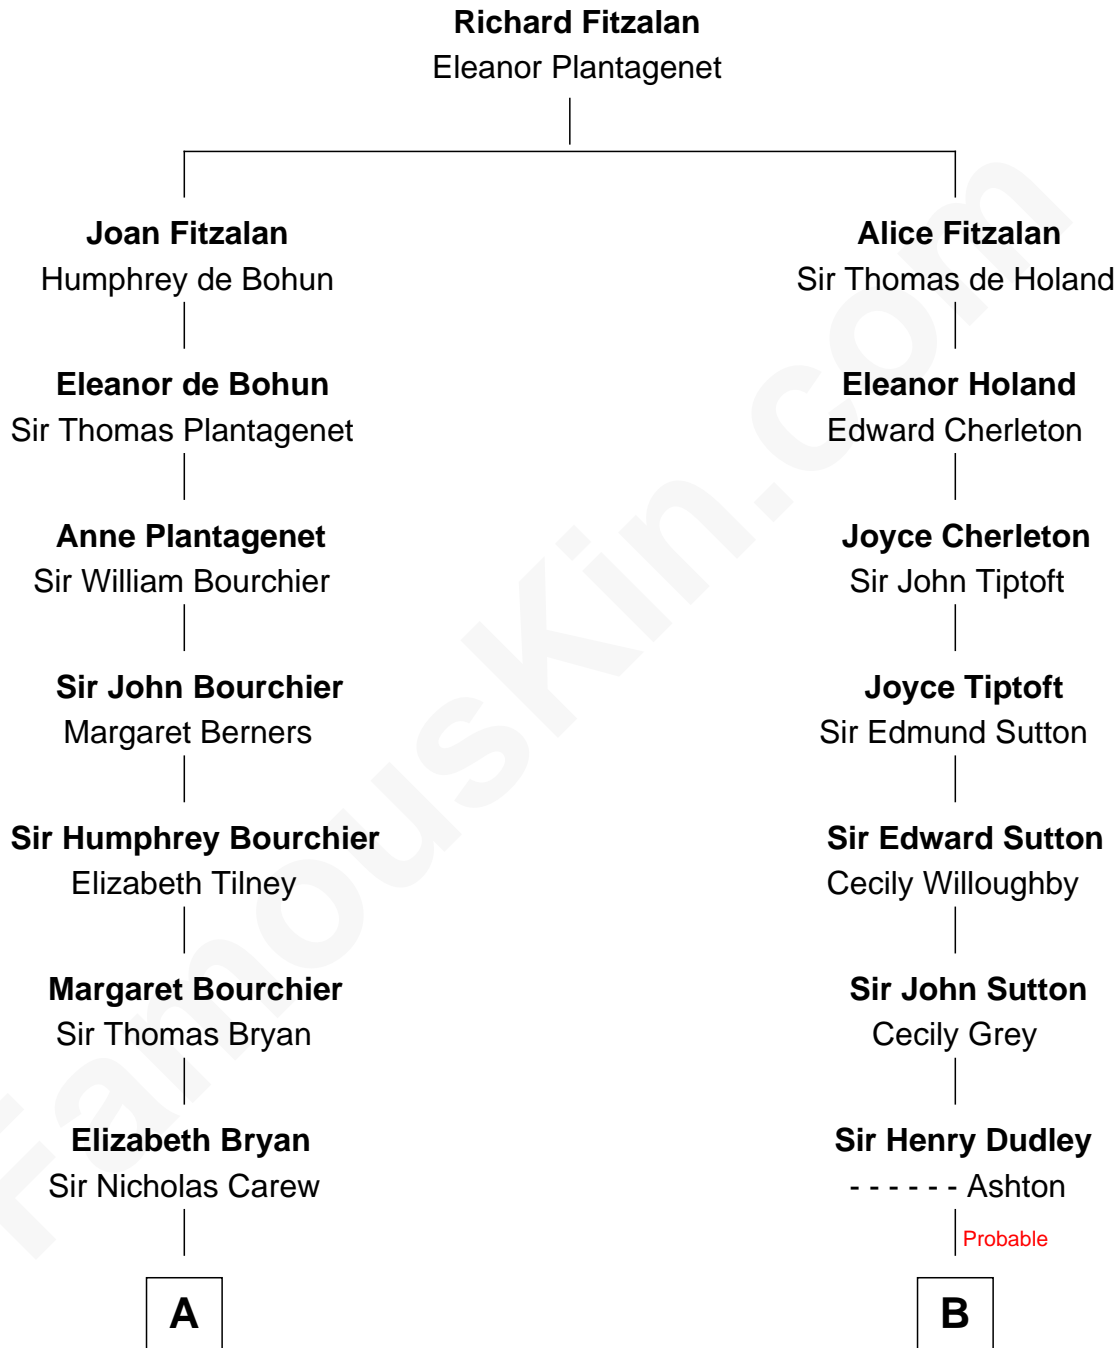

FamousKin.com

Relationship Chart of

Robert Treat Paine

Signer of the Declaration of Independence

14th cousin 2 times removed of

William Marsh Rice
Founder of Rice University

A

Mary Carew
Sir Arthur Darcy

Sir Edward Darcy
Elizabeth Astley

Isabella Darcy
John Launce

Mary Launce
Rev. John Sherman

Abigail Sherman
Rev. Samuel Willard

Abigail Willard
Rev. Samuel Treat

Eunice Treat
Thomas Paine

Robert Treat Paine
Signer of Declaration of Independence