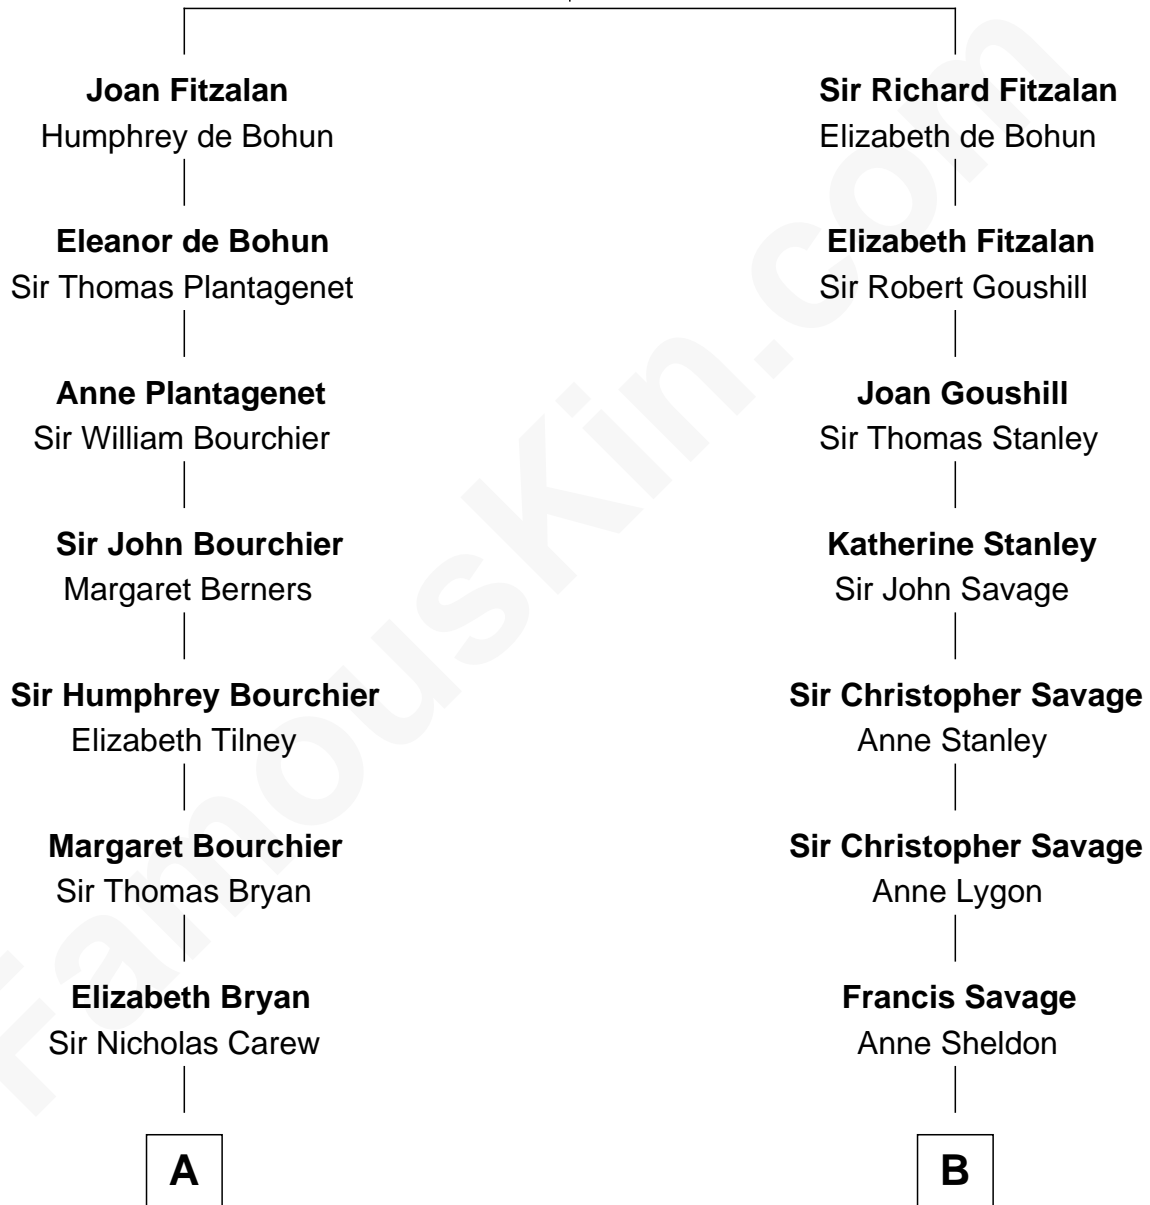

FamousKin.com

Relationship Chart of

Robert Treat Paine

Signer of the Declaration of Independence

14th cousin of

Meriwether Lewis

Lewis and Clark Expedition

Richard Fitzalan
Eleanor Plantagenet

A

Mary Carew
Sir Arthur Darcy

Sir Edward Darcy
Elizabeth Astley

Isabella Darcy
John Launce

Mary Launce
Rev. John Sherman

Abigail Sherman
Rev. Samuel Willard

Abigail Willard
Rev. Samuel Treat

Eunice Treat
Thomas Paine

Robert Treat Paine

Signer of Declaration of Independence

B

Walter Savage
Elizabeth Hall

Ralph Savage

Anthony Savage
Sarah Constable

Alice Savage
Francis Thornton

Col. Francis Thornton
Mary Taliaferro