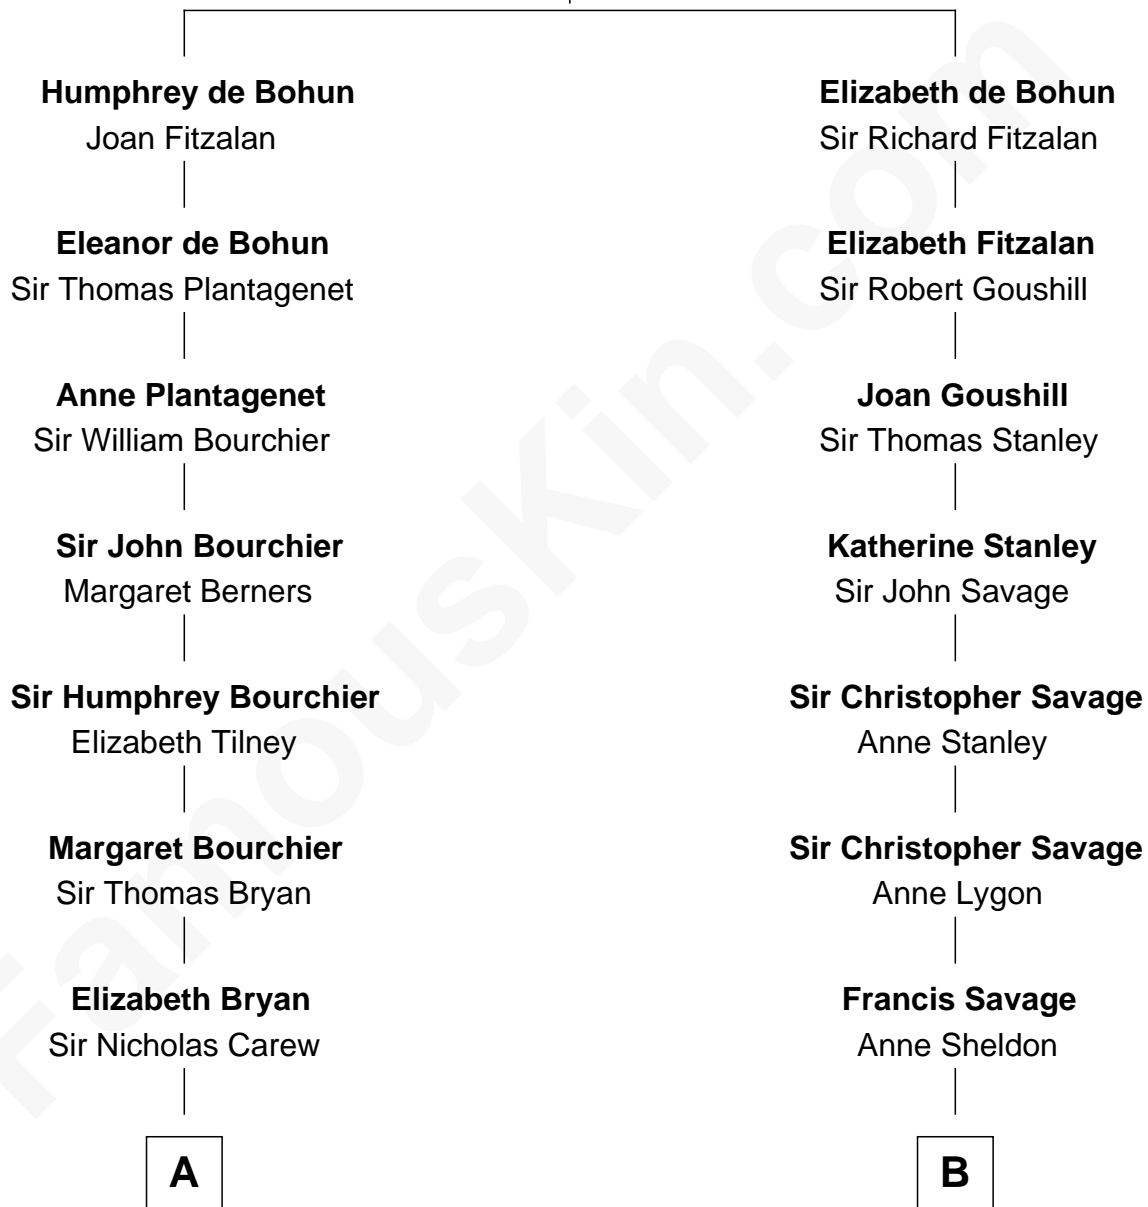

FamousKin.com

Relationship Chart of

Robert Treat Paine

Signer of the Declaration of Independence

14th cousin of

Meriwether Lewis

Lewis and Clark Expedition

Sir William de Bohun
Elizabeth de Badlesmere

A

Mary Carew
Sir Arthur Darcy

Sir Edward Darcy
Elizabeth Astley

Isabella Darcy
John Launce

Mary Launce
Rev. John Sherman

Abigail Sherman
Rev. Samuel Willard

Abigail Willard
Rev. Samuel Treat

Eunice Treat
Thomas Paine

Robert Treat Paine

Signer of Declaration of Independence

B

Walter Savage
Elizabeth Hall

Ralph Savage

Anthony Savage
Sarah Constable

Alice Savage
Francis Thornton

Col. Francis Thornton
Mary Taliaferro