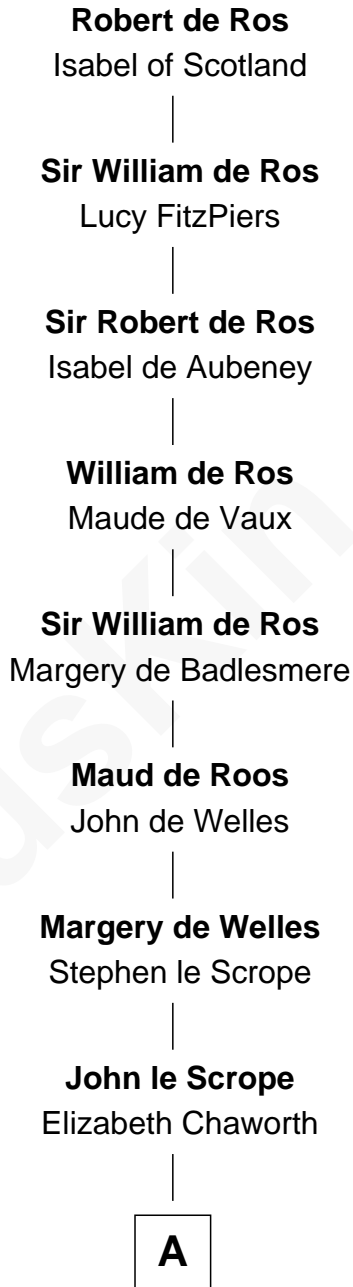

# FamousKin.com

## Relationship Chart of

### Robert Treat Paine

*Signer of the Declaration of Independence*

16th Great-grandson of

**Robert de Ros**  
*Magna Carta Surety*

**A**

—  
**Eleanor Scrope**

Richard Darcy

—  
**Sir William Darcy**

Thomas Paine

—  
**Robert Treat Paine**

*Signer of Declaration of Independence*